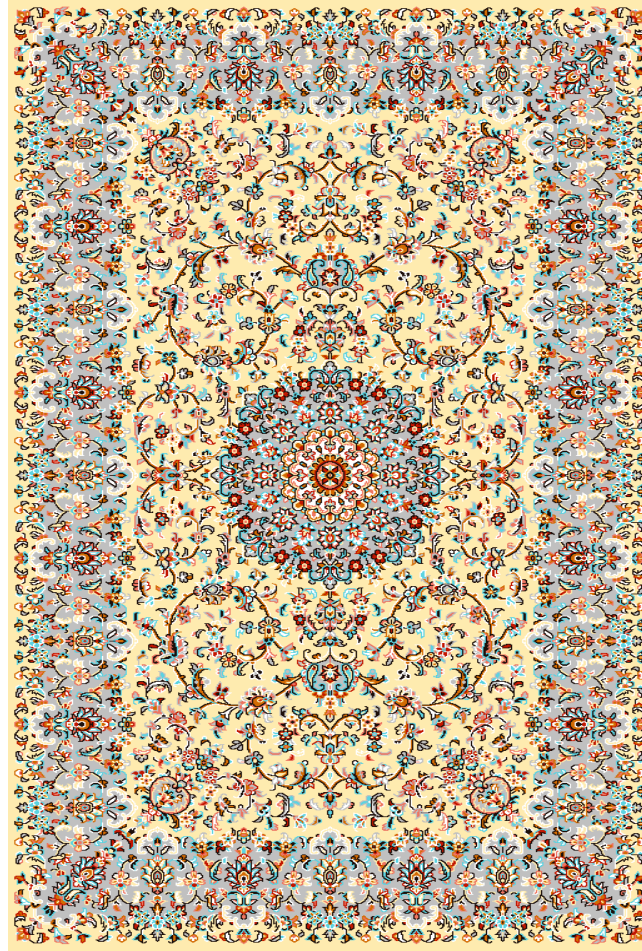

فرش شادلین کاشان

SHADLIN CARPAT CO

Carpet collection

REEDS / METER : 340

KNOTS / M2 : 374000

HEIGHT OF PILE : 11 mm

PICKS / METER : 1100

PILE YARN : P. p Heat set

Design code: 873 beige

NO 345 . SECOND BLV . ARAN & BIDGOL INDUSTRIAL ZONE . KASHAN . IRAN

SHADLINCARPET @ GMAIL . COM

SHADLINFARSH . COM