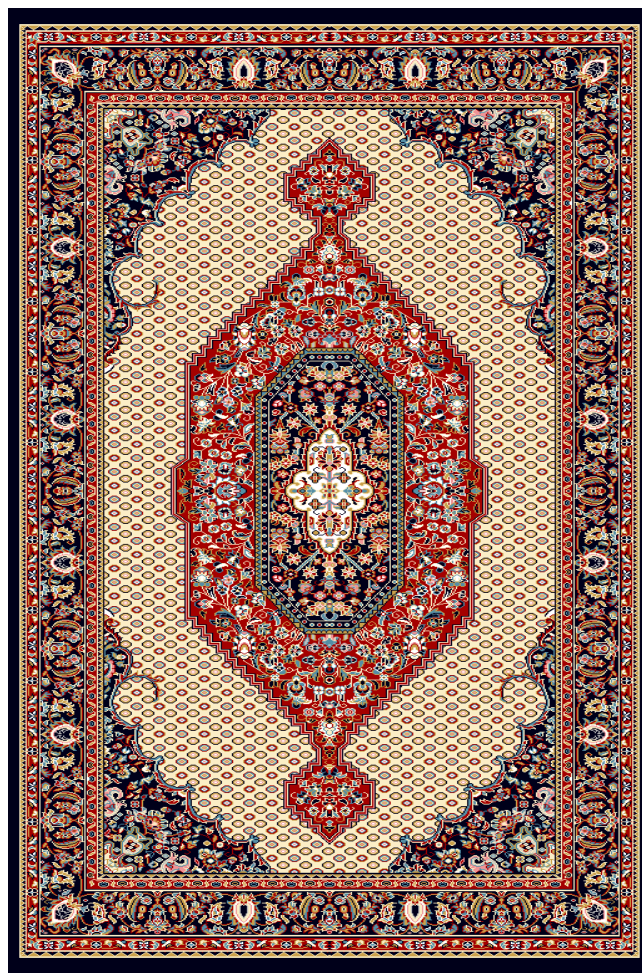

فرش شادلین کاشان

SHADLIN CARPAT CO

Carpet collection

REEDS / METER : 340

KNOTS / M2 : 374000

HEIGHT OF PILE : 11 mm

PICKS / METER : 1100

PILE YARN : P. p Heat set

Design code: 850 brown

📍 NO 345 . SECOND BLV . ARAN & BIDGOL INDUSTRIAL ZONE . KASHAN . IRAN

✉ SHADLINCAROET @ GMAIL . COM

🌐 SHADLINFARSH . COM