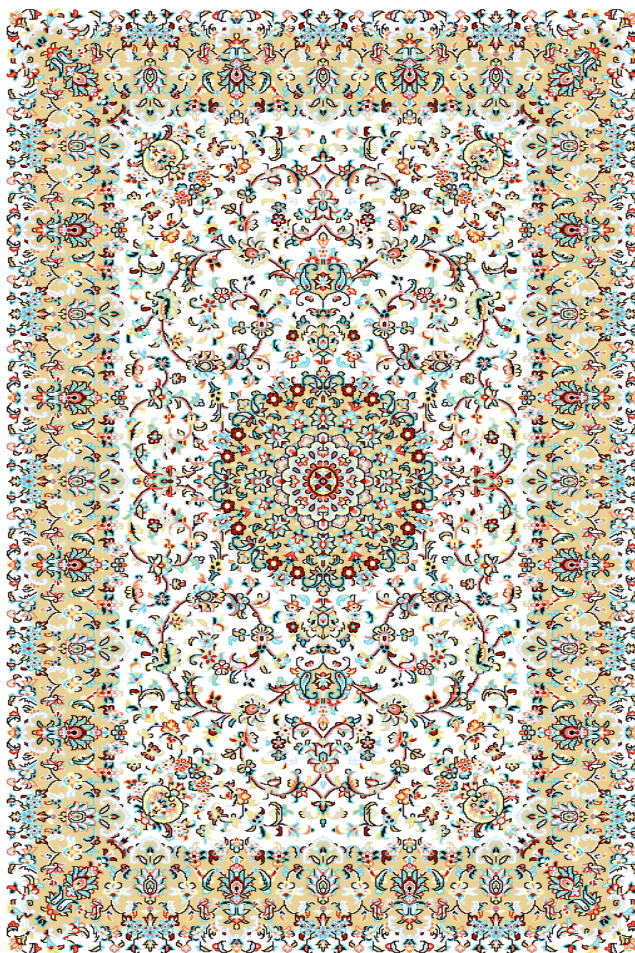

فرش شادلین کاشان

SHADLIN CARPAT CO

Carpet collection

REEDS / METER : 340

KNOTS / M2 : 374000

HEIGHT OF PILE : 11 mm

PICKS / METER : 1100

PILE YARN : P. p Heat set

Design code: 873 cream

NO 345 . SECOND BLV . ARAN & BIDGOL INDUSTRIAL ZONE . KASHAN . IRAN

SHADLINCARPET @ GMAIL . COM

SHADLINFARSH . COM