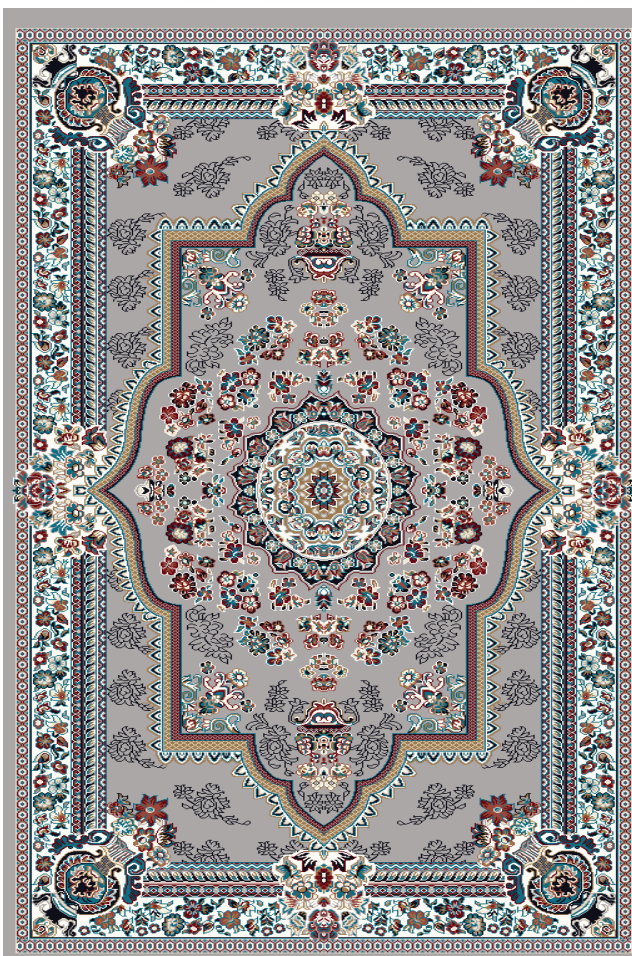

فرش شادلین کاشان

SHADLIN CARPAT CO

Carpet collection

REEDS / METER : 340

KNOTS / M2 : 374000

HEIGHT OF PILE : 11 mm

PICKS / METER : 1100

PILE YARN : P. p Heat set

Design code: 806 gray

📍 NO 345 . SECOND BLV . ARAN & BIDGOL INDUSTRIAL ZONE . KASHAN . IRAN

✉ SHADLINCARPET @ GMAIL . COM

🌐 SHADLINFARSH . COM