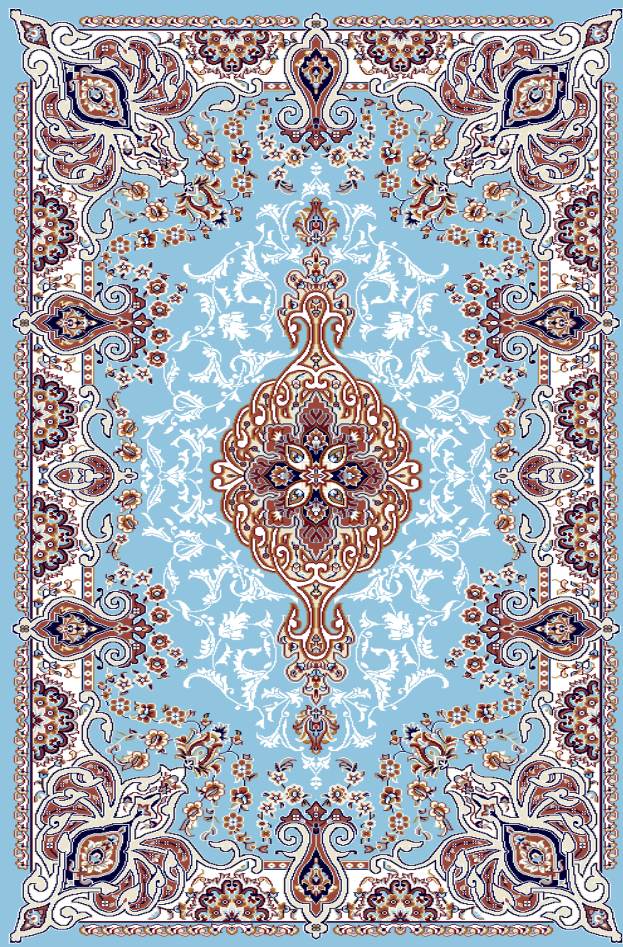

فرش شادلین کاشان
SHADLIN CARPAT CO

Carpet collection

REEDS / METER : 340   KNOTS / M2 : 374000   HEIGHT OF PILE : 11 mm
PICKS / METER : 1100   PILE YARN : P. p Heat set   Design code: 1159 blue

📍 NO 345 . SECOND BLV . ARAN & BIDGOL INDUSTRIAL ZONE . KASHAN . IRAN

✉ SHADLINCARPET @ GMAIL . COM

🌐 SHADLINFARSH . COM