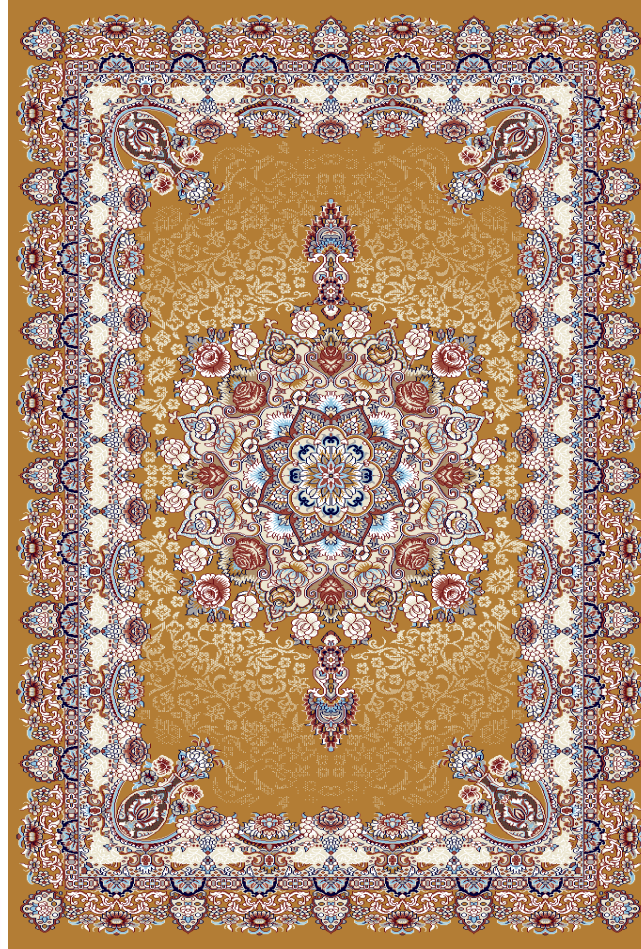

فرش شادلین کاشان

SHADLIN CARPAT CO

Carpet collection

REEDS / METER : 340

KNOTS / M2 : 374000

HEIGHT OF PILE : 11 mm

PICKS / METER : 1100

PILE YARN : P. p Heat set

Design code: 1157 brown

📍 NO 345 . SECOND BLV . ARAN & BIDGOL INDUSTRIAL ZONE . KASHAN . IRAN

✉ SHADLINCARPET @ GMAIL . COM

🌐 SHADLINFARSH . COM