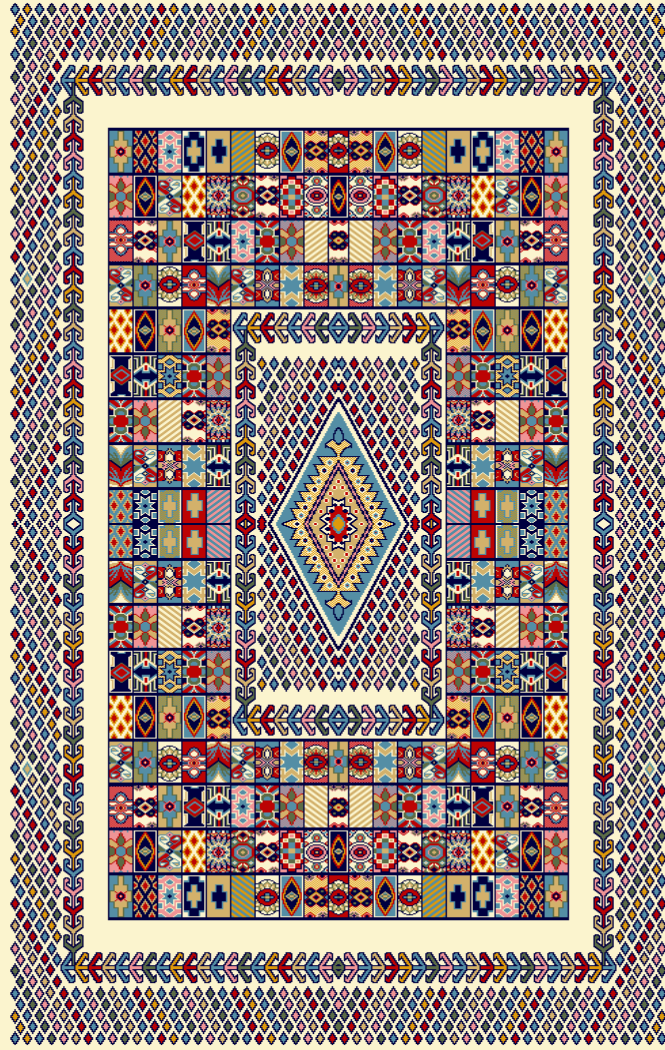

فرش شادلین کاشان

SHADLIN CARPAT CO

GABBEH COLLECTION

REEDS / METER : 340

KNOTS / M2 : 326400

HEIGHT OF PILE : 11 mm

PICKS / METER : 960

PILE YARN : P. p Heat set

Design code: 1123- cream

NO 345 . SECOND BLV . ARAN & BIDGOL INDUSTRIAL ZONE . KASHAN . IRAN

SHADLINCAROET @ GMAIL . COM

SHADLINFARSH . COM