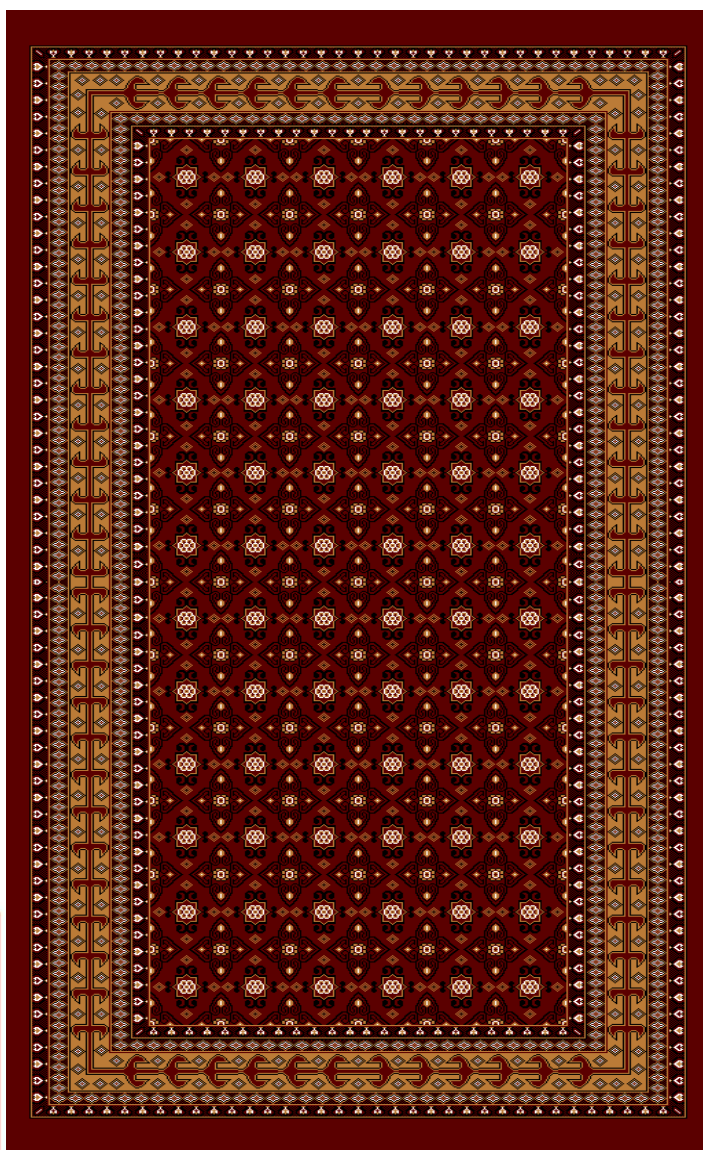

فرش شادلین کاشان

SHADLIN CARPAT CO

GABBEH COLLECTION

REEDS / METER: 340   KNOTS / M2: 326400   HEIGHT OF PILE: 11 mm
PICKS / METER: 960   PILE YARN: P. p Heat set   Design code: 980- red

📍 NO 345 . SECOND BLV . ARAN & BIDGOL INDUSTRIAL ZONE . KASHAN . IRAN

✉ SHADLINCARPET @ GMAIL . COM

🌐 SHADLINFARSH . COM