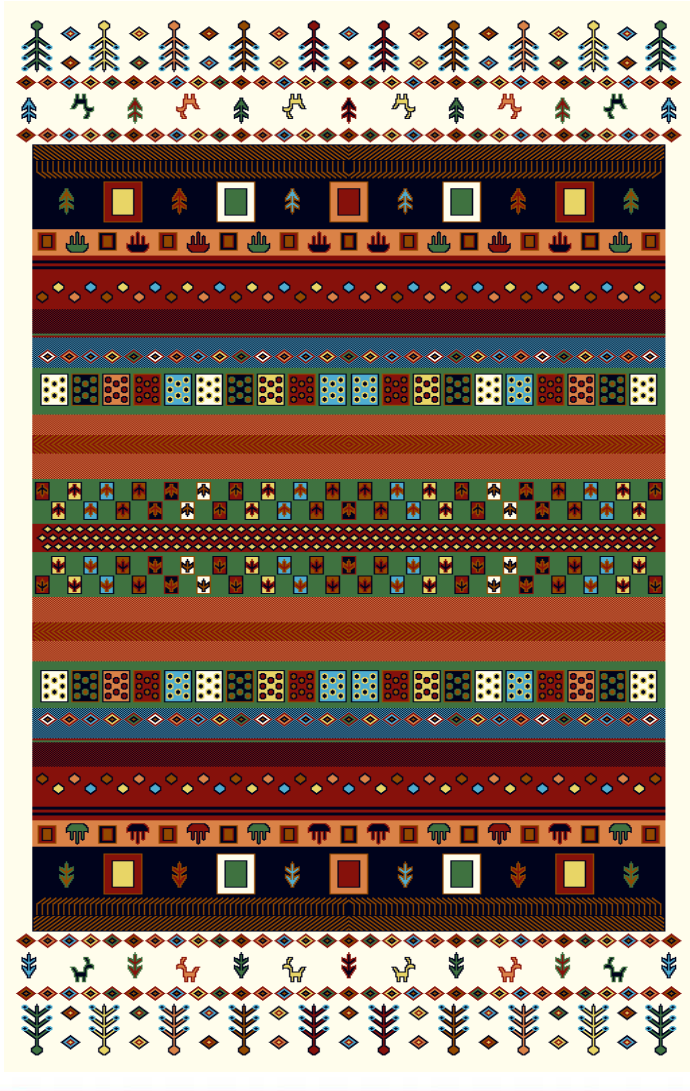

فرش شادلین کاشان

SHADLIN CARPAT CO

GABBEH COLLECTION

REEDS / METER: 340

KNOTS / M2: 326400

HEIGHT OF PILE: 11 mm

PICKS / METER: 960

PILE YARN: P. p Heat set

Design code: 1029- cream

📍 NO 345 . SECOND BLV . ARAN & BIDGOL INDUSTRIAL ZONE . KASHAN . IRAN

✉ SHADLINCARPET @ GMAIL . COM

🌐 SHADLINFARSH . COM