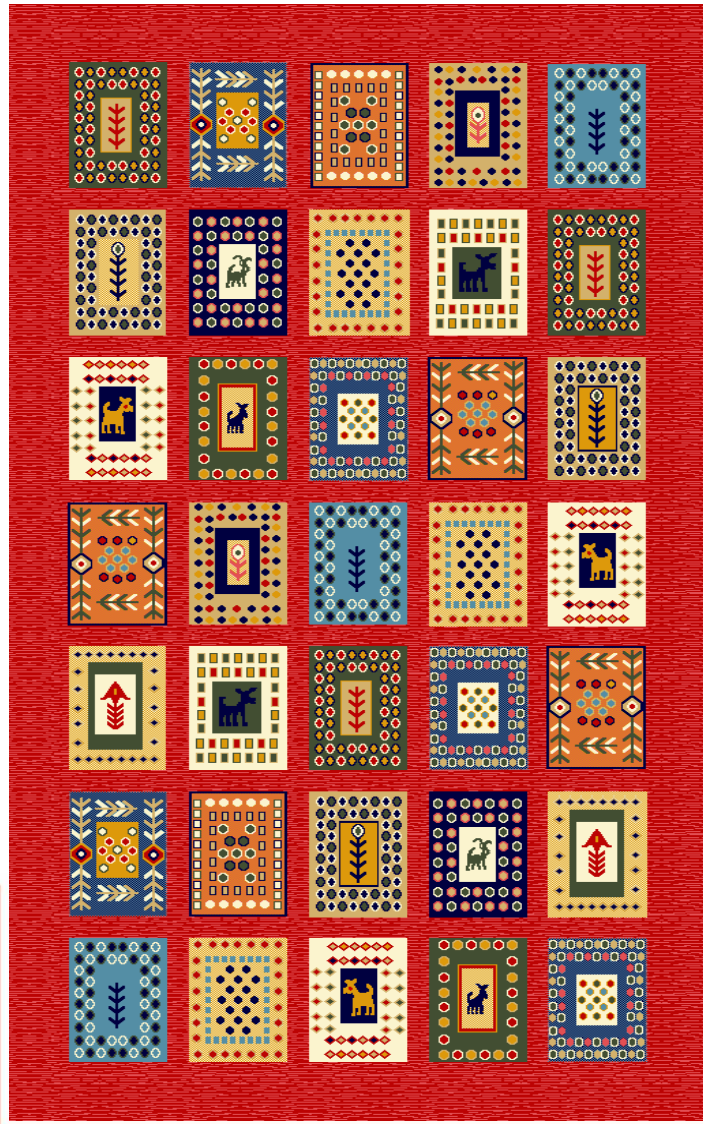

فرش شادلین کاشان

SHADLIN CARPAT CO

GABBEH COLLECTION

REEDS / METER : 340

KNOTS / M2 : 326400

HEIGHT OF PILE : 11 mm

PICKS / METER : 960

PILE YARN : P. p Heat set

Design code: 942- red

📍 NO 345 . SECOND BLV . ARAN & BIDGOL INDUSTRIAL ZONE . KASHAN . IRAN

✉ SHADLINCAROET @ GMAIL . COM

🌐 SHADLINFARSH . COM