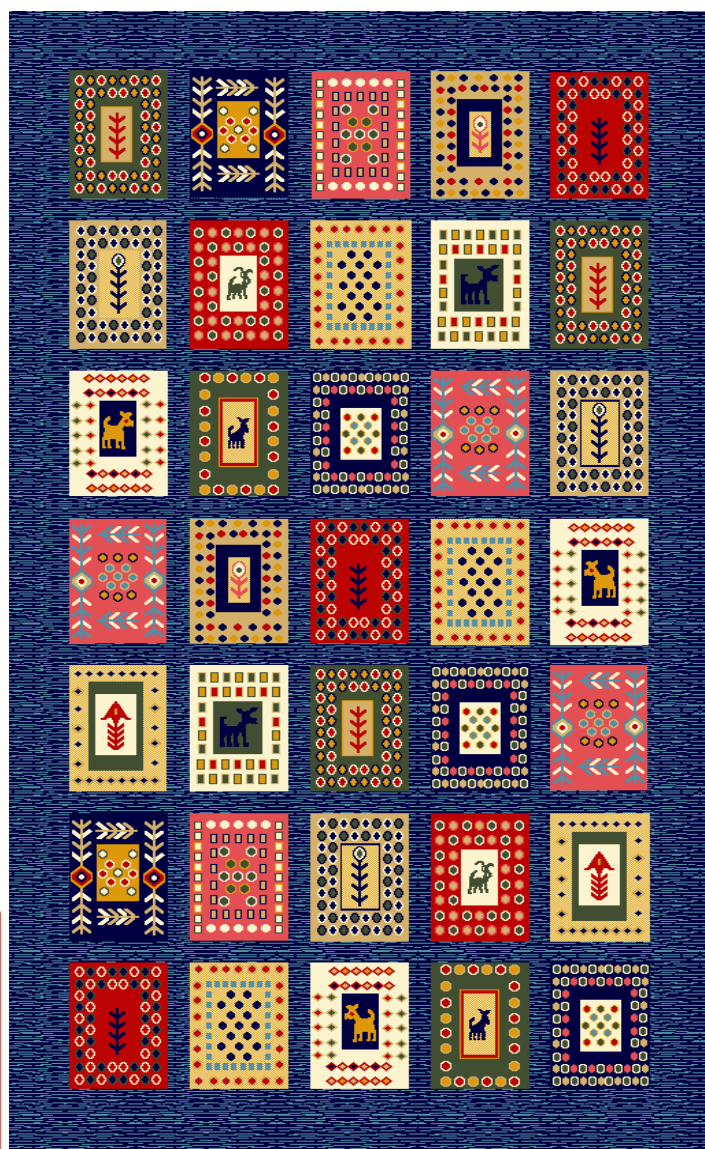

فرش شادلین کاشان

SHADLIN CARPAT CO

GABBEH COLLECTION

REEDS / METER : 340

KNOTS / M2 : 326400

HEIGHT OF PILE : 11 mm

PICKS / METER : 960

PILE YARN : P. p Heat set

Design code: 942-blue

📍 NO 345 . SECOND BLV . ARAN & BIDGOL INDUSTRIAL ZONE . KASHAN . IRAN

✉ SHADLINCARPET @ GMAIL . COM

🌐 SHADLINFARSH . COM