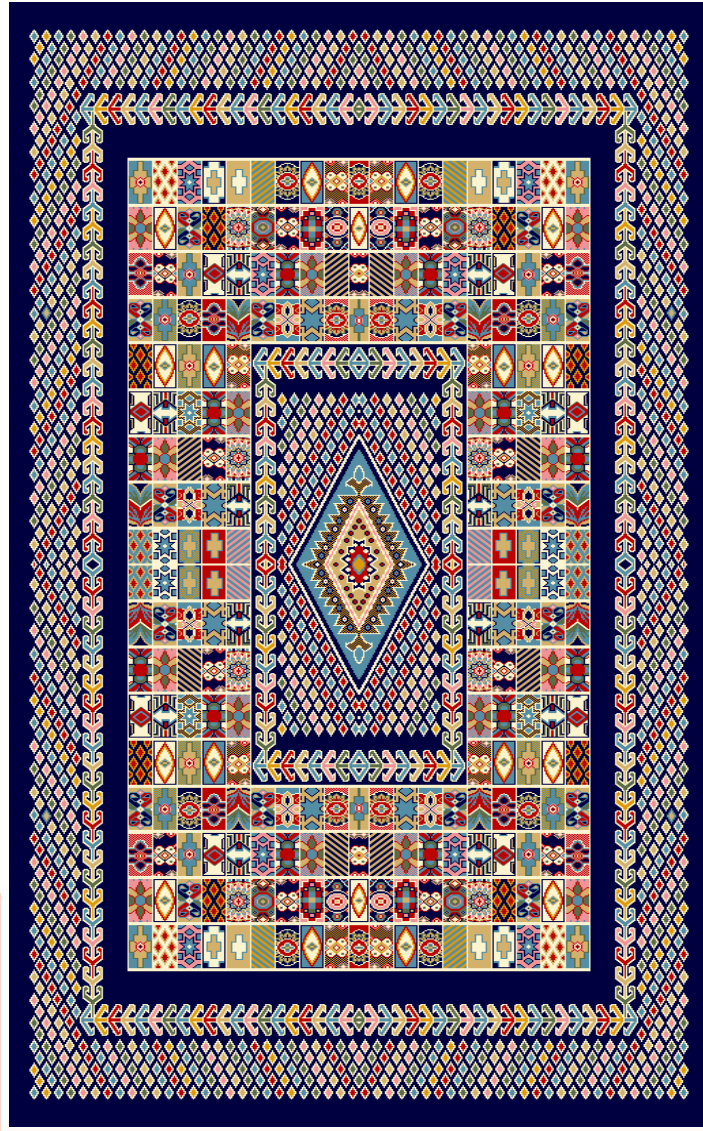

فرش شادلین کاشان

SHADLIN CARPAT CO

GABBEH COLLECTION

REEDS / METER : 340

KNOTS / M2 : 326400

HEIGHT OF PILE : 11 mm

PICKS / METER : 960

PILE YARN : P. p Heat set

Design code: 1123-dark blue

📍 NO 345 . SECOND BLV . ARAN & BIDGOL INDUSTRIAL ZONE . KASHAN . IRAN

✉ SHADLINCAROET @ GMAIL . COM

🌐 SHADLINFARSH . COM