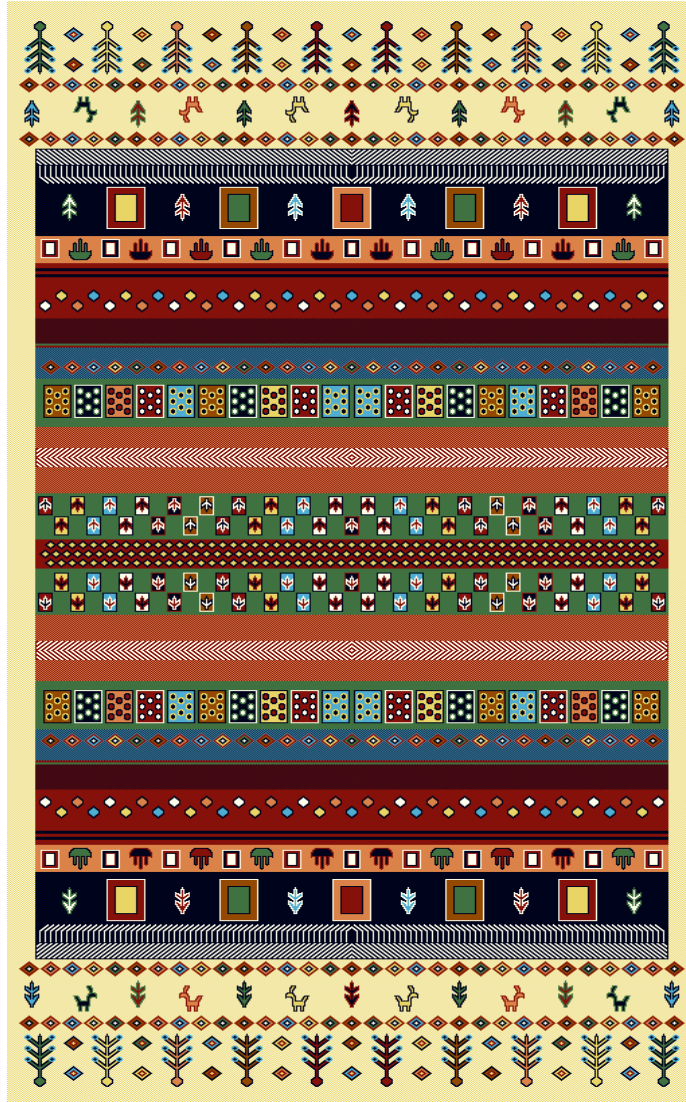

فرش شادلین کاشان

SHADLIN CARPAT CO

GABBEH COLLECTION

REEDS / METER : 340

KNOTS / M2 : 326400

HEIGHT OF PILE : 11 mm

PICKS / METER : 960

PILE YARN : P. p Heat set

Design code: 1029- gold

📍 NO 345 . SECOND BLV . ARAN & BIDGOL INDUSTRIAL ZONE . KASHAN . IRAN

✉ SHADLINCARPET @ GMAIL . COM

🌐 SHADLINFARSH . COM