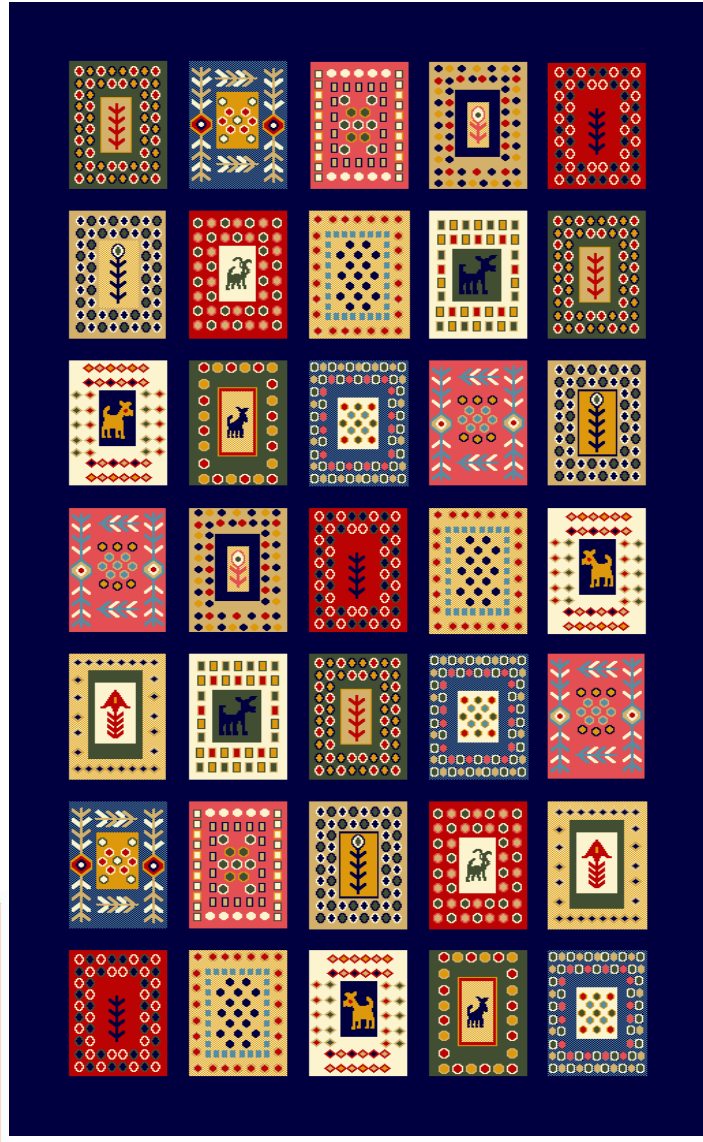

فرش شادلین کاشان

SHADLIN CARPAT CO

GABBEH COLLECTION

REEDS / METER : 340

KNOTS / M2 : 326400

HEIGHT OF PILE : 11 mm

PICKS / METER : 960

PILE YARN : P. p Heat set **Design code: 942- dark blue**

NO 345 . SECOND BLV . ARAN & BIDGOL INDUSTRIAL ZONE . KASHAN . IRAN

SHADLINCAROET @ GMAIL . COM

SHADLINFARSH . COM