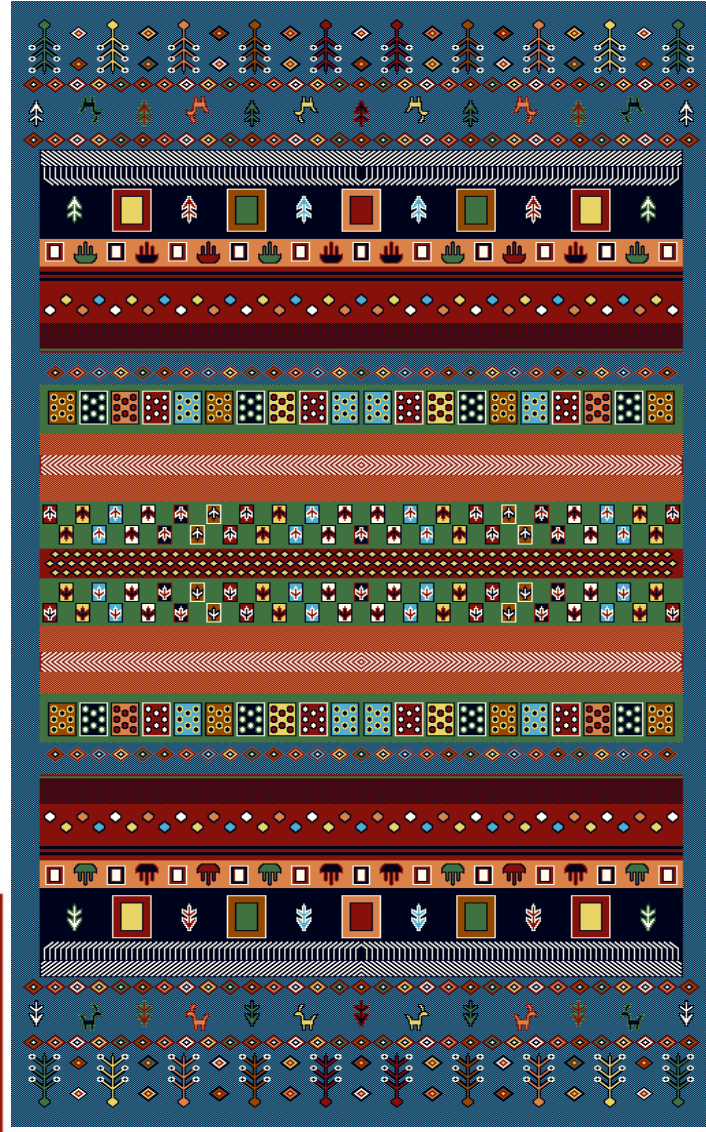

فرش شادلین کاشان

SHADLIN CARPAT CO

GABBEH COLLECTION

REEDS / METER : 340

KNOTS / M2 : 326400

HEIGHT OF PILE : 11 mm

PICKS / METER : 960

PILE YARN : P. p Heat set

Design code: 1029- blue

📍 NO 345 . SECOND BLV . ARAN & BIDGOL INDUSTRIAL ZONE . KASHAN . IRAN

✉ SHADLINCARPET @ GMAIL . COM

🌐 SHADLINFARSH . COM