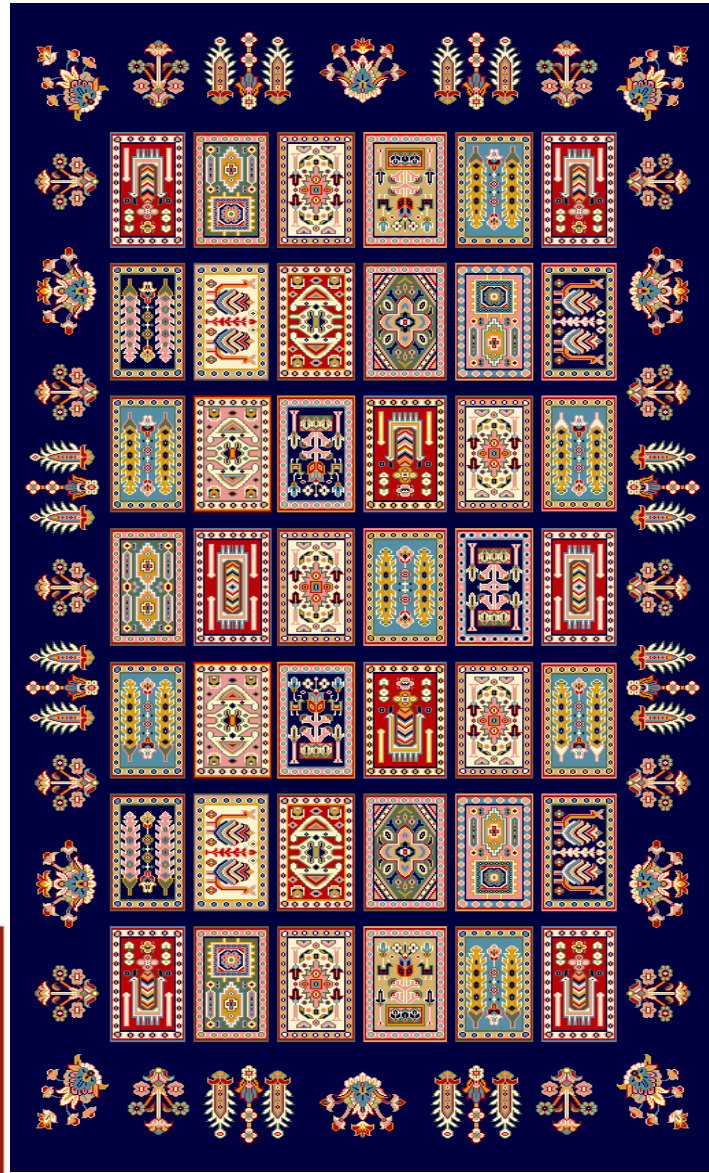

فرش شادلین کاشان

SHADLIN CARPAT CO

GABBEH COLLECTION

REEDS / METER : 340

KNOTS / M2 : 374000

HEIGHT OF PILE : 11 mm

PICKS / METER : 1100

PILE YARN : P. p Heat set

Design code: 815- dark blue

📍 NO 345 . SECOND BLV . ARAN & BIDGOL INDUSTRIAL ZONE . KASHAN . IRAN

✉ SHADLINCAROET @ GMAIL . COM

🌐 SHADLINFARSH . COM