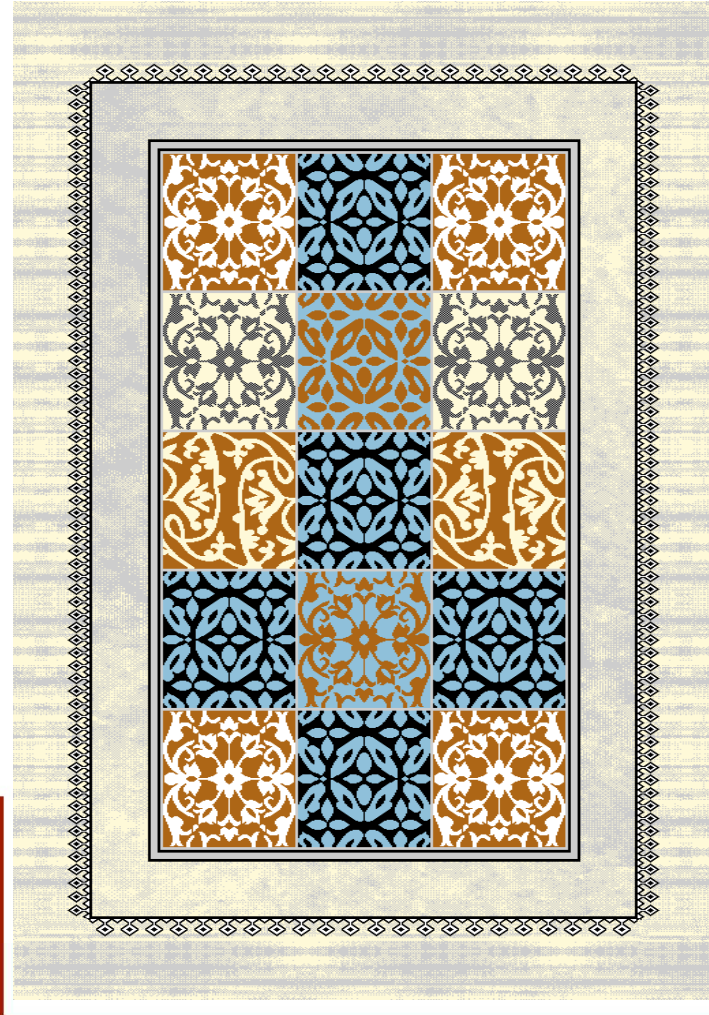

فرش شادلین کاشان
SHADLIN CARPAT CO

Romance collection

REEDS / METER : 340

KNOTS / M2 : 326400

HEIGHT OF PILE : 11 mm

PICKS / METER : 960

PILE YARN : P. p Heat set

Design code: 279 cream

📍 NO 345 . SECOND BLV . ARAN & BIDGOL INDUSTRIAL ZONE . KASHAN . IRAN

✉ SHADLINCARPET @ GMAIL . COM

🌐 SHADLINFARSH . COM