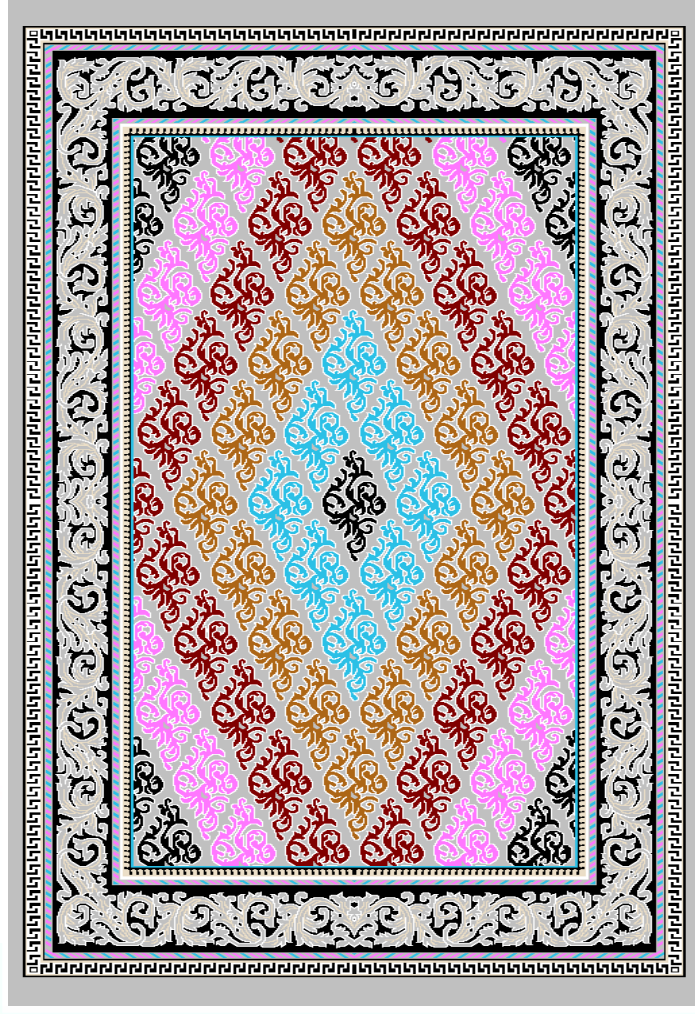

فرش شادلین کاشان

SHADLIN CARPAT CO

Romance collection

REEDS / METER : 340

KNOTS / M2 : 374000

HEIGHT OF PILE : 11 mm

PICKS / METER : 1100

PILE YARN : P. p Heat set

Design code: 242 gray

📍 NO 345 . SECOND BLV . ARAN & BIDGOL INDUSTRIAL ZONE . KASHAN . IRAN

✉ SHADLINCARPET @ GMAIL . COM

🌐 SHADLINFARSH . COM