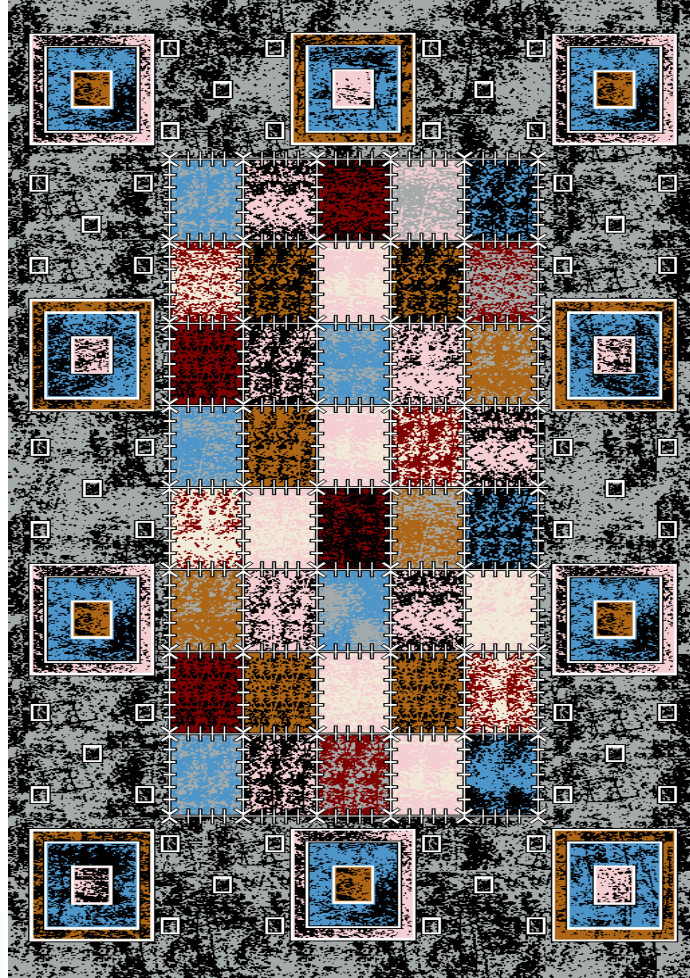

فرش شادلین کاشان
SHADLIN CARPAT CO

Romance collection

REEDS / METER 340

KNOTS / M2 : 326400

HEIGHT OF PILE : 11 mm

PICKS / METER 960

PILE YARN : P. p Heat set

Design code: 230 dark blue

NO 345 . SECOND BLV . ARAN & BIDGOL INDUSTRIAL ZONE . KASHAN . IRAN

SHADLINCARPET @ GMAIL . COM

SHADLINFARSH . COM