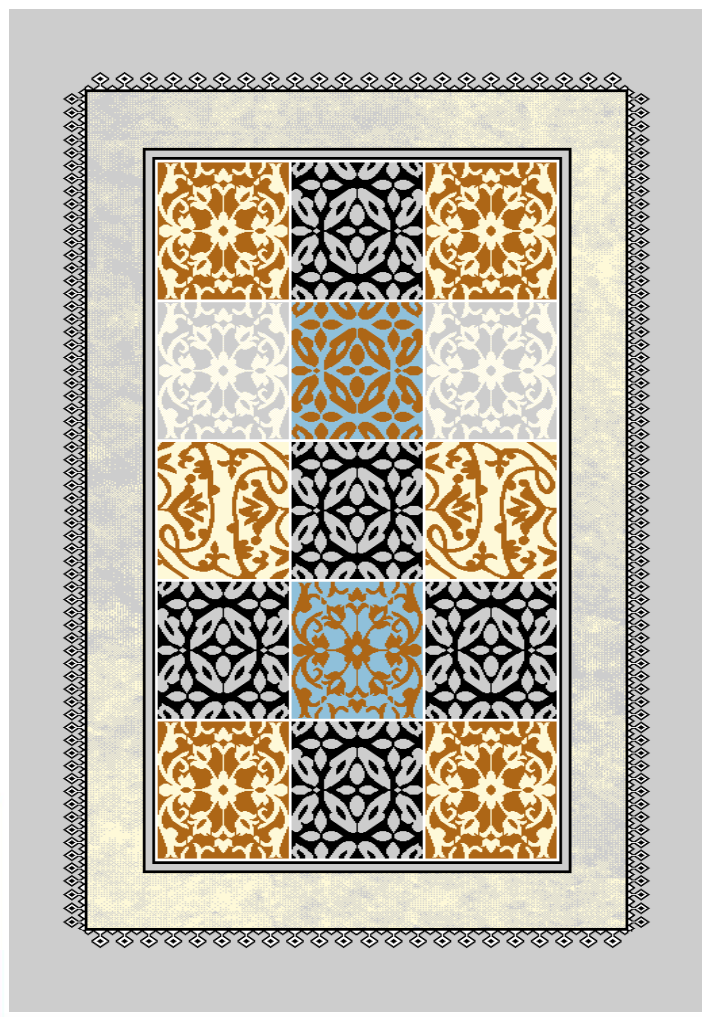

فرش شادلین کاشان

SHADLIN CARPAT CO

Romance collection

REEDS / METER : 340

KNOTS / M2 : 326400

HEIGHT OF PILE : 11 mm

PICKS / METER : 960

PILE YARN : P. p Heat set

Design code: 279 gray

📍 NO 345 . SECOND BLV . ARAN & BIDGOL INDUSTRIAL ZONE . KASHAN . IRAN

✉ SHADLINCARPET @ GMAIL . COM

🌐 SHADLINFARSH . COM