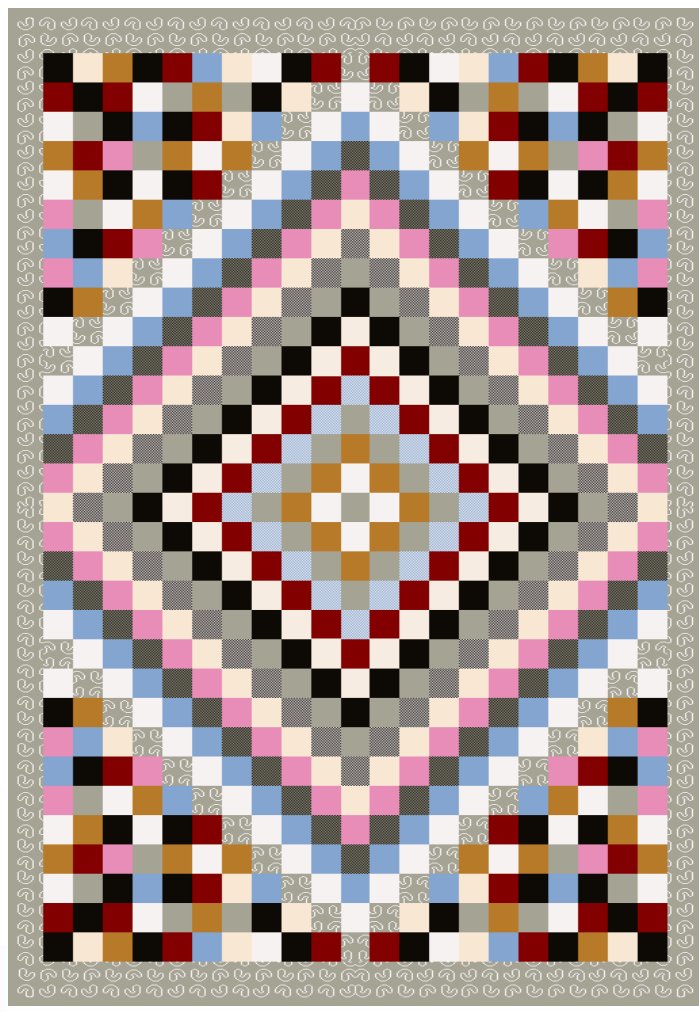

فرش شادلین کاشان

SHADLIN CARPAT CO

Romance collection

REEDS / METER : 340

KNOTS / M2 : 374000

HEIGHT OF PILE : 11 mm

PICKS / METER : 1100

PILE YARN : P. p Heat set

Design code: 239 gray

📍 NO 345 . SECOND BLV . ARAN & BIDGOL INDUSTRIAL ZONE . KASHAN . IRAN

✉ SHADLINCARPET @ GMAIL . COM

🌐 SHADLINFARSH . COM