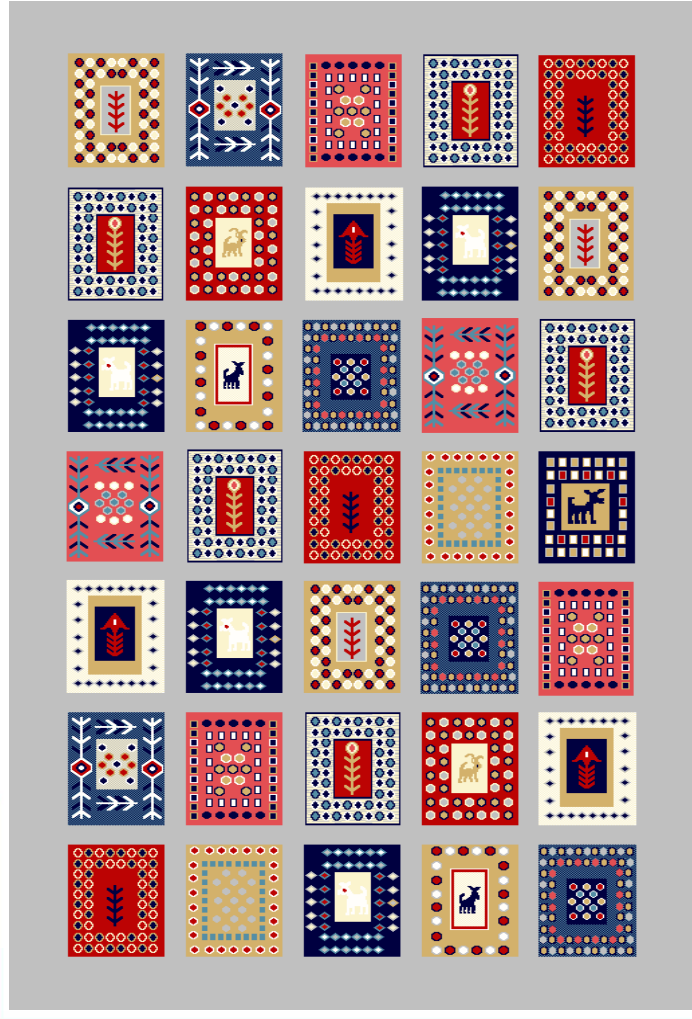

فرش شادلین کاشان

SHADLIN CARPAT CO

Romance collection

REEDS / METER : 340

KNOTS / M2 : 326400

HEIGHT OF PILE : 11 mm

PICKS / METER : 960

PILE YARN : P. p Heat set

Design code: 942 gray

📍 NO 345 . SECOND BLV . ARAN & BIDGOL INDUSTRIAL ZONE . KASHAN . IRAN

✉ SHADLINCARPET @ GMAIL . COM

🌐 SHADLINFARSH . COM