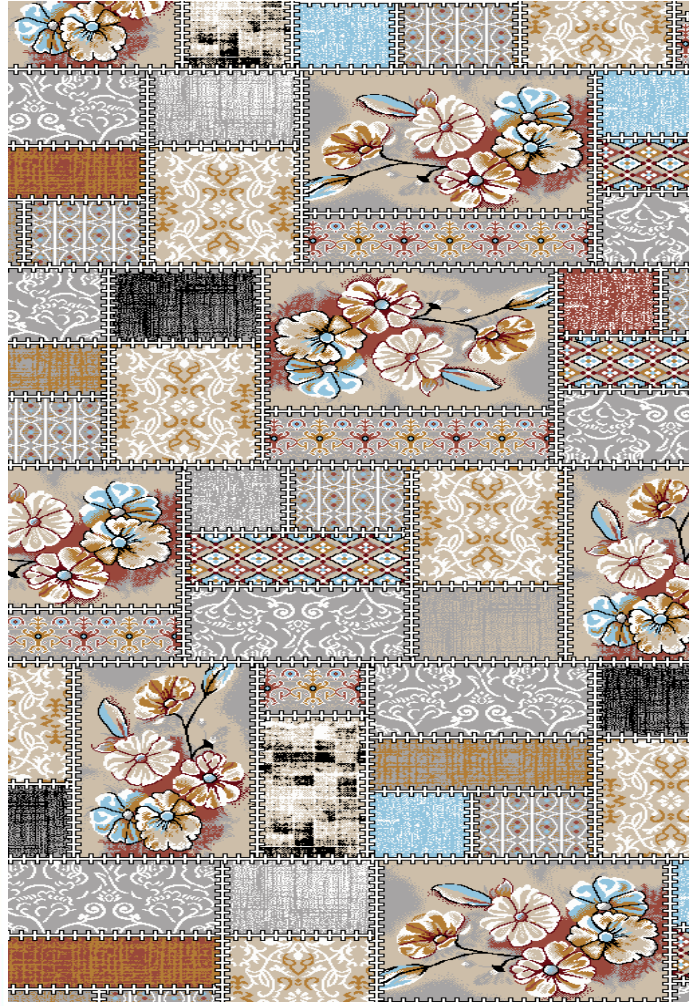

فرش شادلین کاشان
SHADLIN CARPAT CO

Romance collection

REEDS / METER : 340

KNOTS / M2 : 326400

HEIGHT OF PILE : 11 mm

PICKS / METER : 960

PILE YARN : P. p Heat set

Design code: 865 gray

📍 NO 345 . SECOND BLV . ARAN & BIDGOL INDUSTRIAL ZONE . KASHAN . IRAN

✉ SHADLINCAROET @ GMAIL . COM

🌐 SHADLINFARSH . COM