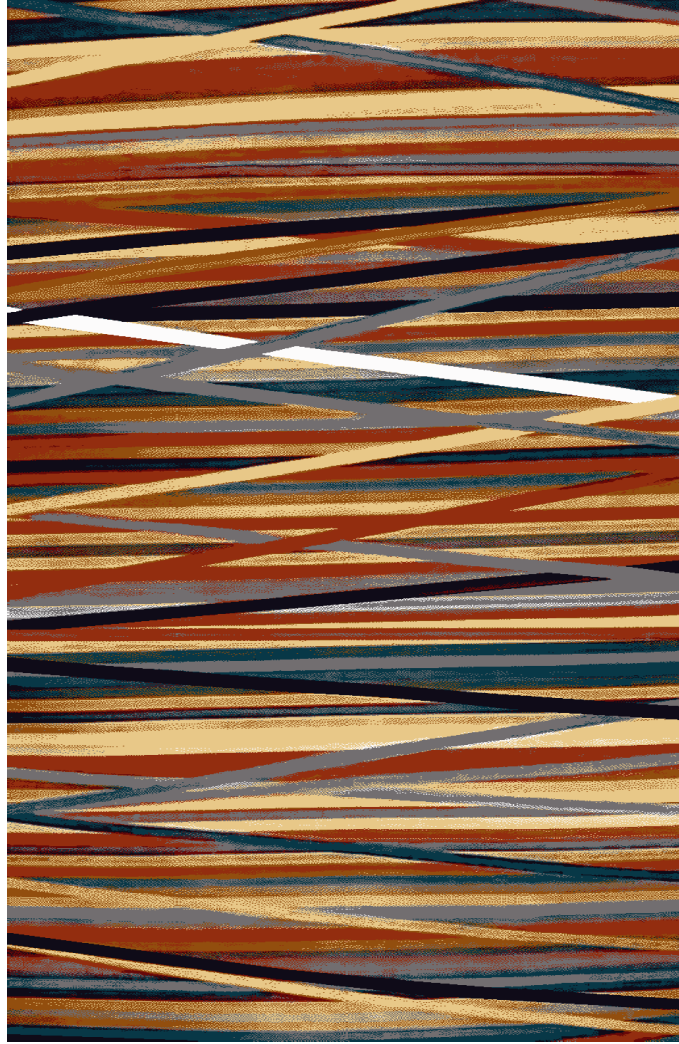

فرش شادلین کاشان
SHADLIN CARPAT CO

Romance collection

REEDS / METER : 340

KNOTS / M2 : 442000

HEIGHT OF PILE : 11 mm

PICKS / METER : 1300

PILE YARN : P. p Heat set

Design code: 292 colorful

📍 NO 345 . SECOND BLV . ARAN & BIDGOL INDUSTRIAL ZONE . KASHAN . IRAN

✉ SHADLINCAROET @ GMAIL . COM

🌐 SHADLINFARSH . COM