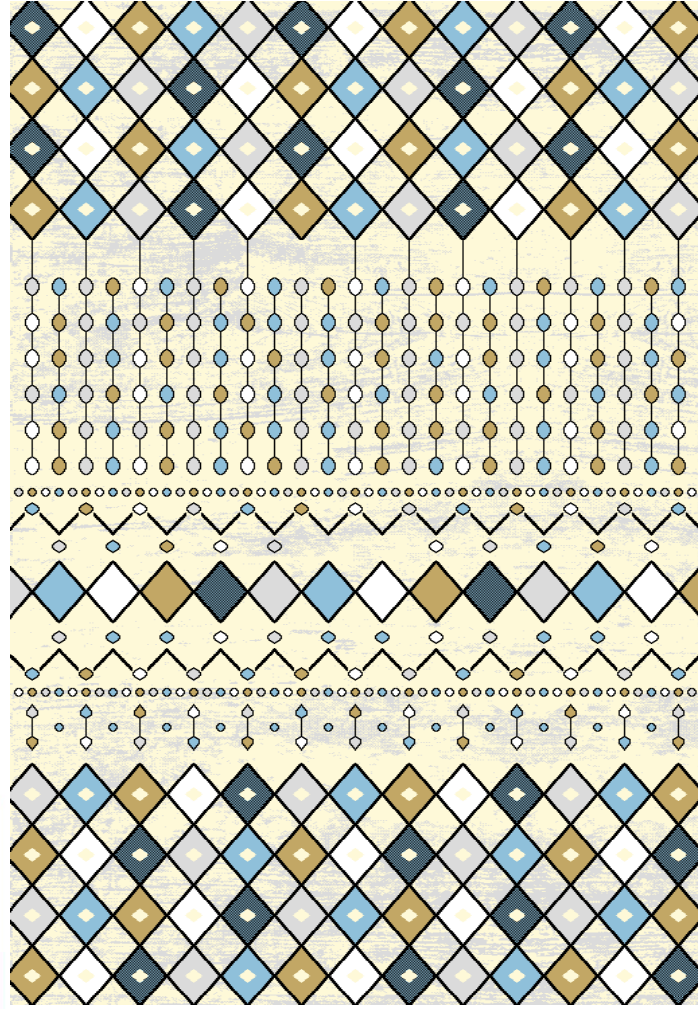

فرش شادلین کاشان
SHADLIN CARPAT CO

Romance collection

REEDS / METER : 340

KNOTS / M2 : 374000

HEIGHT OF PILE : 11 mm

PICKS / METER : 1100

PILE YARN : P. p Heat set

Design code: 278 cream

📍 NO 345 . SECOND BLV . ARAN & BIDGOL INDUSTRIAL ZONE . KASHAN . IRAN

✉ SHADLINCARPET @ GMAIL . COM

🌐 SHADLINFARSH . COM