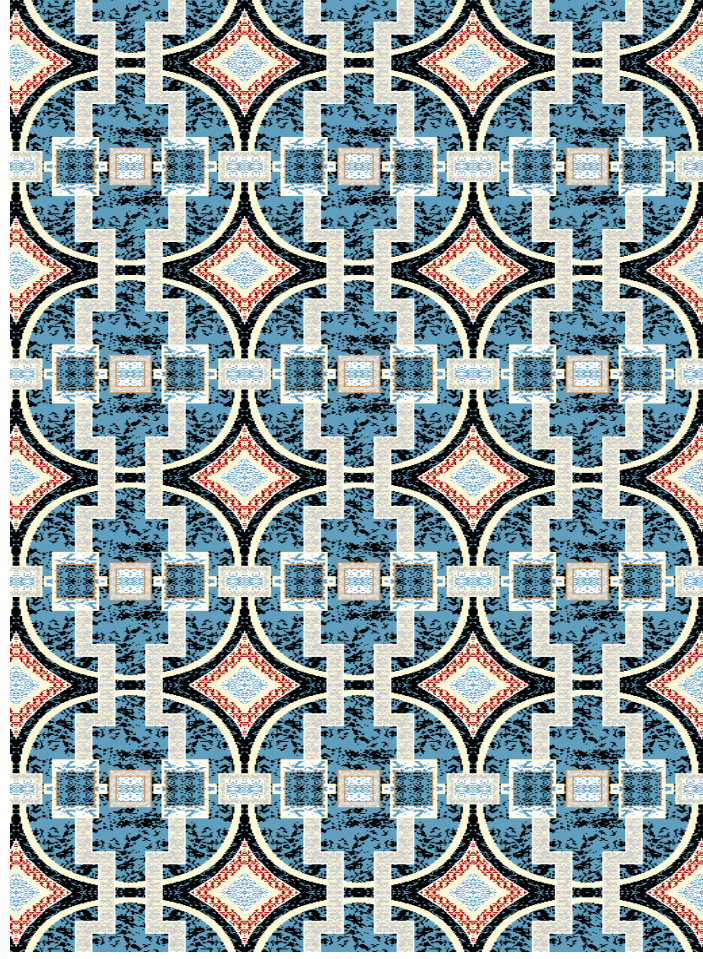

فرش شادلین کاشان

SHADLIN CARPAT CO

Romance collection

REEDS / METER : 340

KNOTS / M2 : 326400

HEIGHT OF PILE : 11 mm

PICKS / METER : 960

PILE YARN : P. p Heat set

Design code: 277 blue

📍 NO 345 . SECOND BLV . ARAN & BIDGOL INDUSTRIAL ZONE . KASHAN . IRAN

✉ SHADLINCAROET @ GMAIL . COM

🌐 SHADLINFARSH . COM