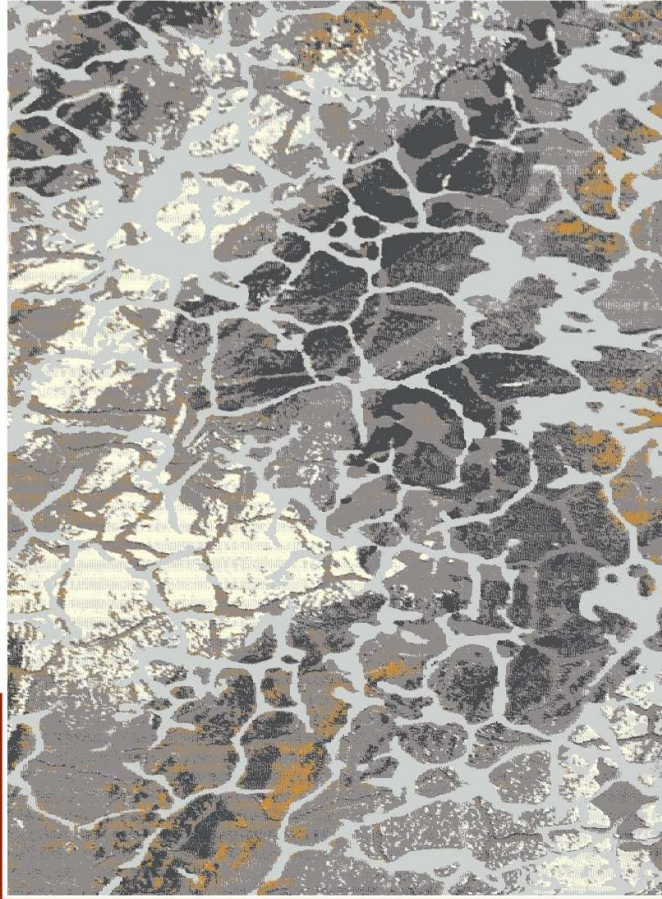

فرش شادلین کاشان
SHADLIN CARPAT CO

Vintage colection

REEDS / METER : **320**   KNOTS / M2 : **416000**   HEIGHT OF PILE : **8+ -1**
PICKS / METER : **1300**   PILE YARN : **Polyester&P.p**   CODE DESIGN: **32079**

📍 NO 345 . SECOND BLV . ARAN & BIDGOL INDUSTRIAL ZONE . KASHAN . IRAN

✉ SHADLINCAROET@GMAIL.COM

🌐 SHADLINFARSH.COM