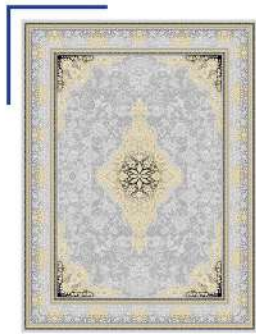

Color:G

Color:S

collection:classic carpet
Pile yarn :polypropylene
code:909

Hight pile :9m.m
Density:980000
Reeds:700

**SHADLIN
CARPET**

Color: B

Color: S

Color: G