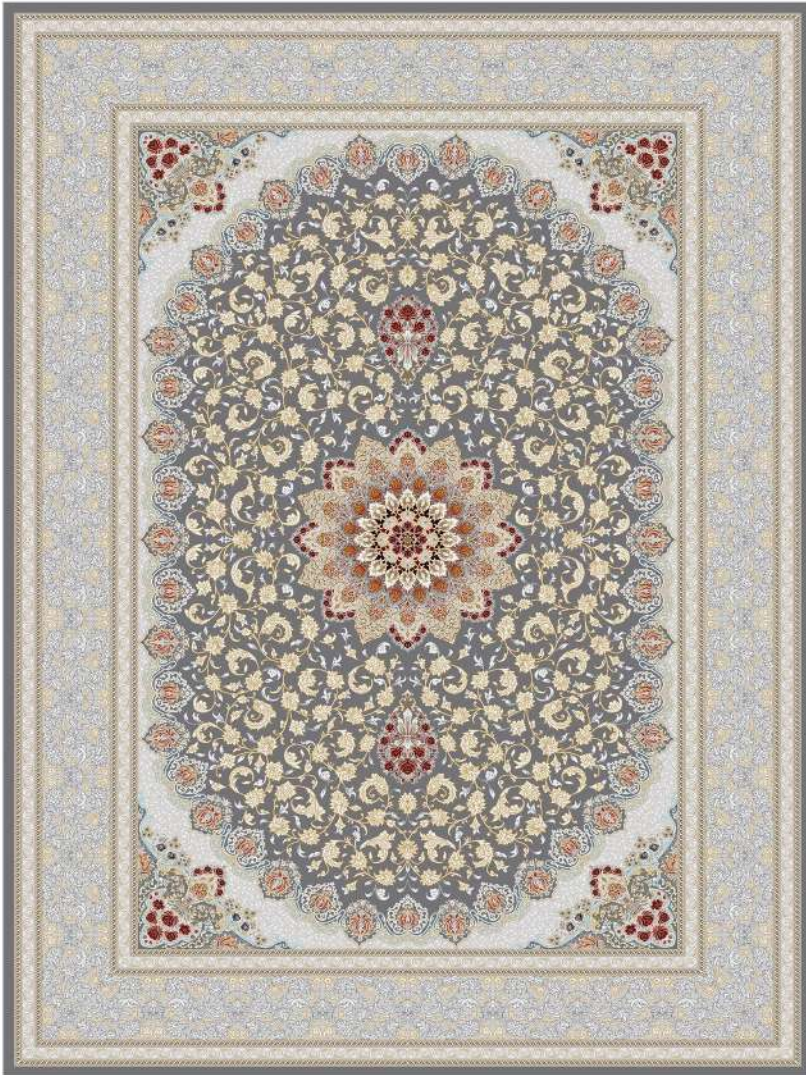

**SHADLIN
CARPET**

collection: classic carpet
code: Gilda Z

Pile yarn : polypropylene
Hight pile : 9m.m
Density: 980000
Reeds: 700