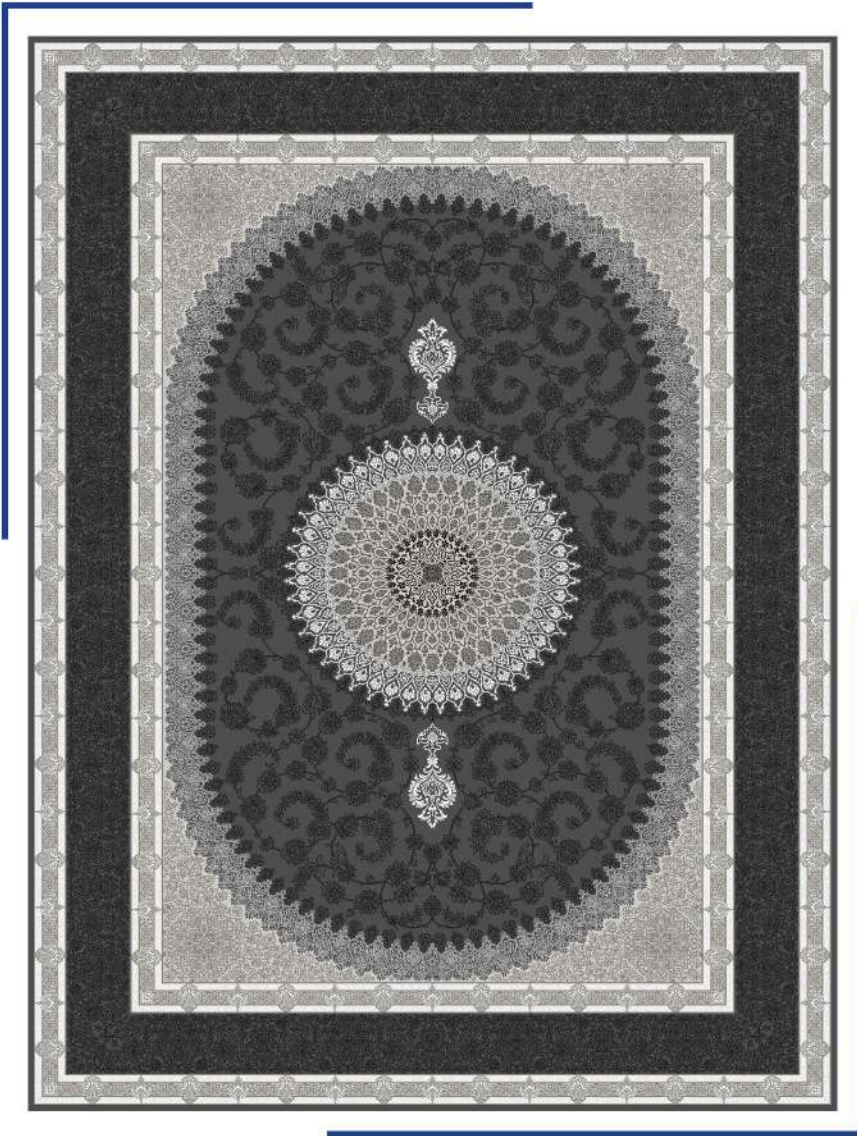

Pile yarn : polypropylene
Hight pile : 9m.m
Density: 980000
Reeds: 700

code: Royal C

code: Royal G

**SHADLIN
CARPET**

collection: classic carpet
code: Narin S

Pile yarn : polypropylene
Hight pile : 9m.m
Density: 980000
Reeds: 700