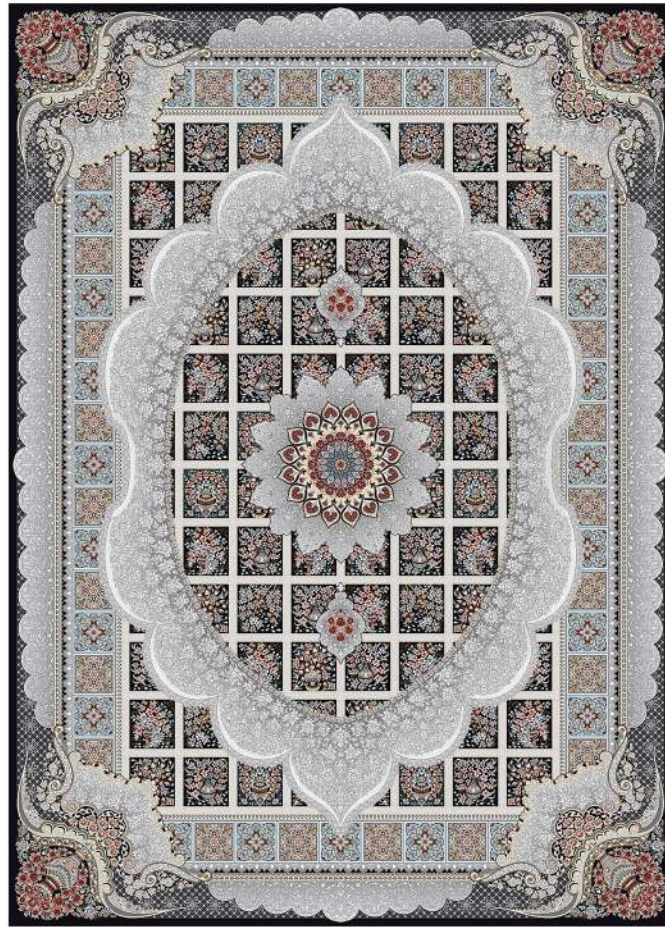

**SHADLIN
CARPET**

Color:B