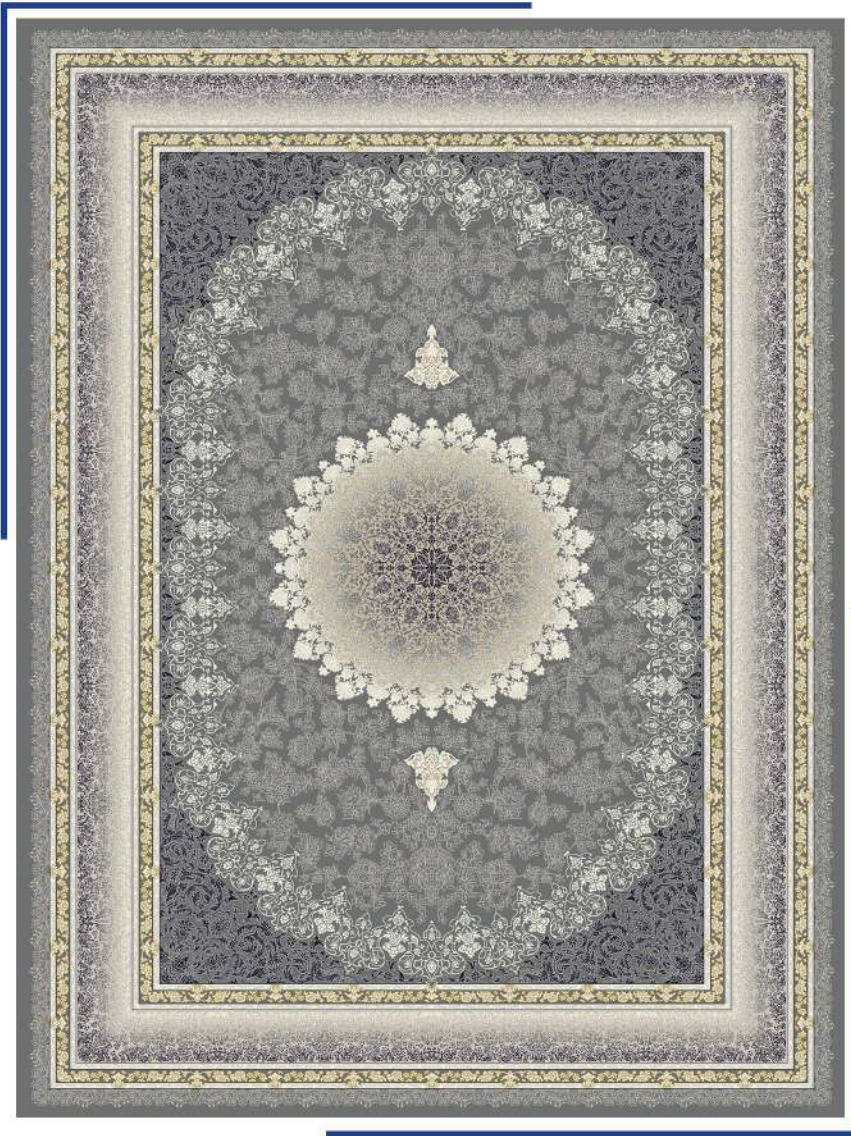

**SHADLIN
CARPET**

collection: classic carpet
code: Mehr D

Pile yarn : polypropylene
Hight pile : 9m.m
Density: 980000
Reeds: 700