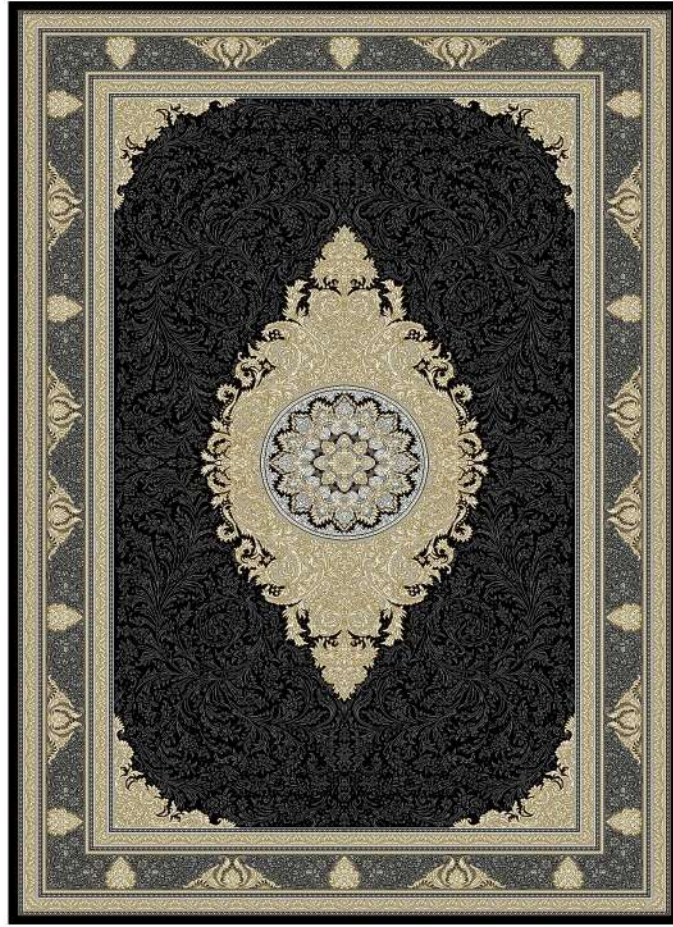

Color: B

Color: S

Color: G

collection: classic carpet
Pile yarn : polypropylene
code: DAYAN

High pile : 9m.m
Density: 980000
Reeds: 700

**SHADLIN
CARPET**

Color:B

Color:S