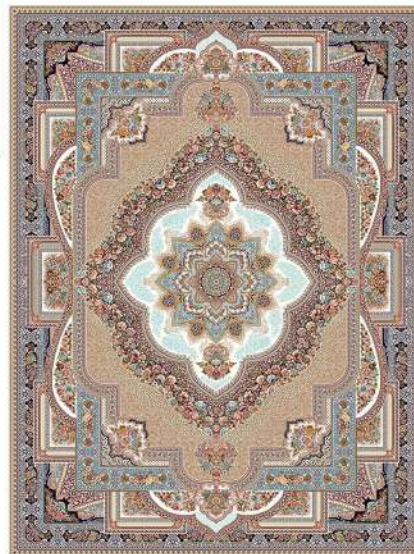

code: Gilda F

code: Gilda B

code: Gilda C

**SHADLIN
CARPET**

collection: classic carpet
code: Baghe moallagh S

Pile yarn : polypropylene
Hight pile : 9m.m
Density: 980000
Reeds: 700

code: Baghe moallagh C

code: Baghe moallagh G