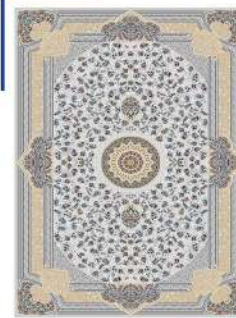

**SHADLIN
CARPET**

Color:R

Color: C

Color:Black

Color:G

Color:S

Color:B

collection:classic carpet
Pile yarn :polypropylene
code:Khatoon