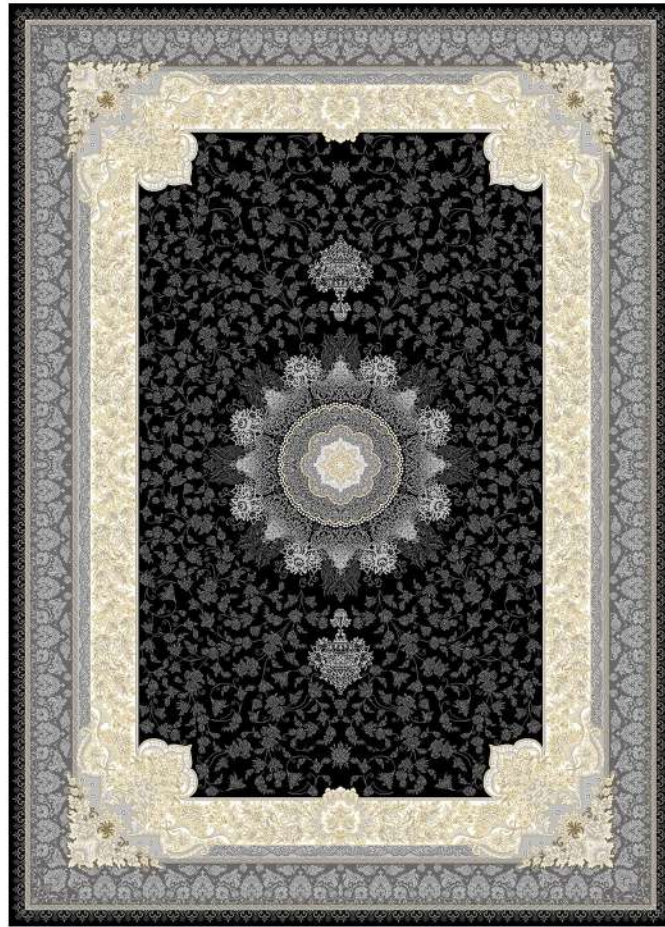

Color: B

Color: S

collection: classic carpet
Pile yarn : polypropylene
code: TIDA

Hight pile : 9m.m
Density: 980000
Reeds: 700

**SHADLIN
CARPET**

Color: B

Color: S

Color: G