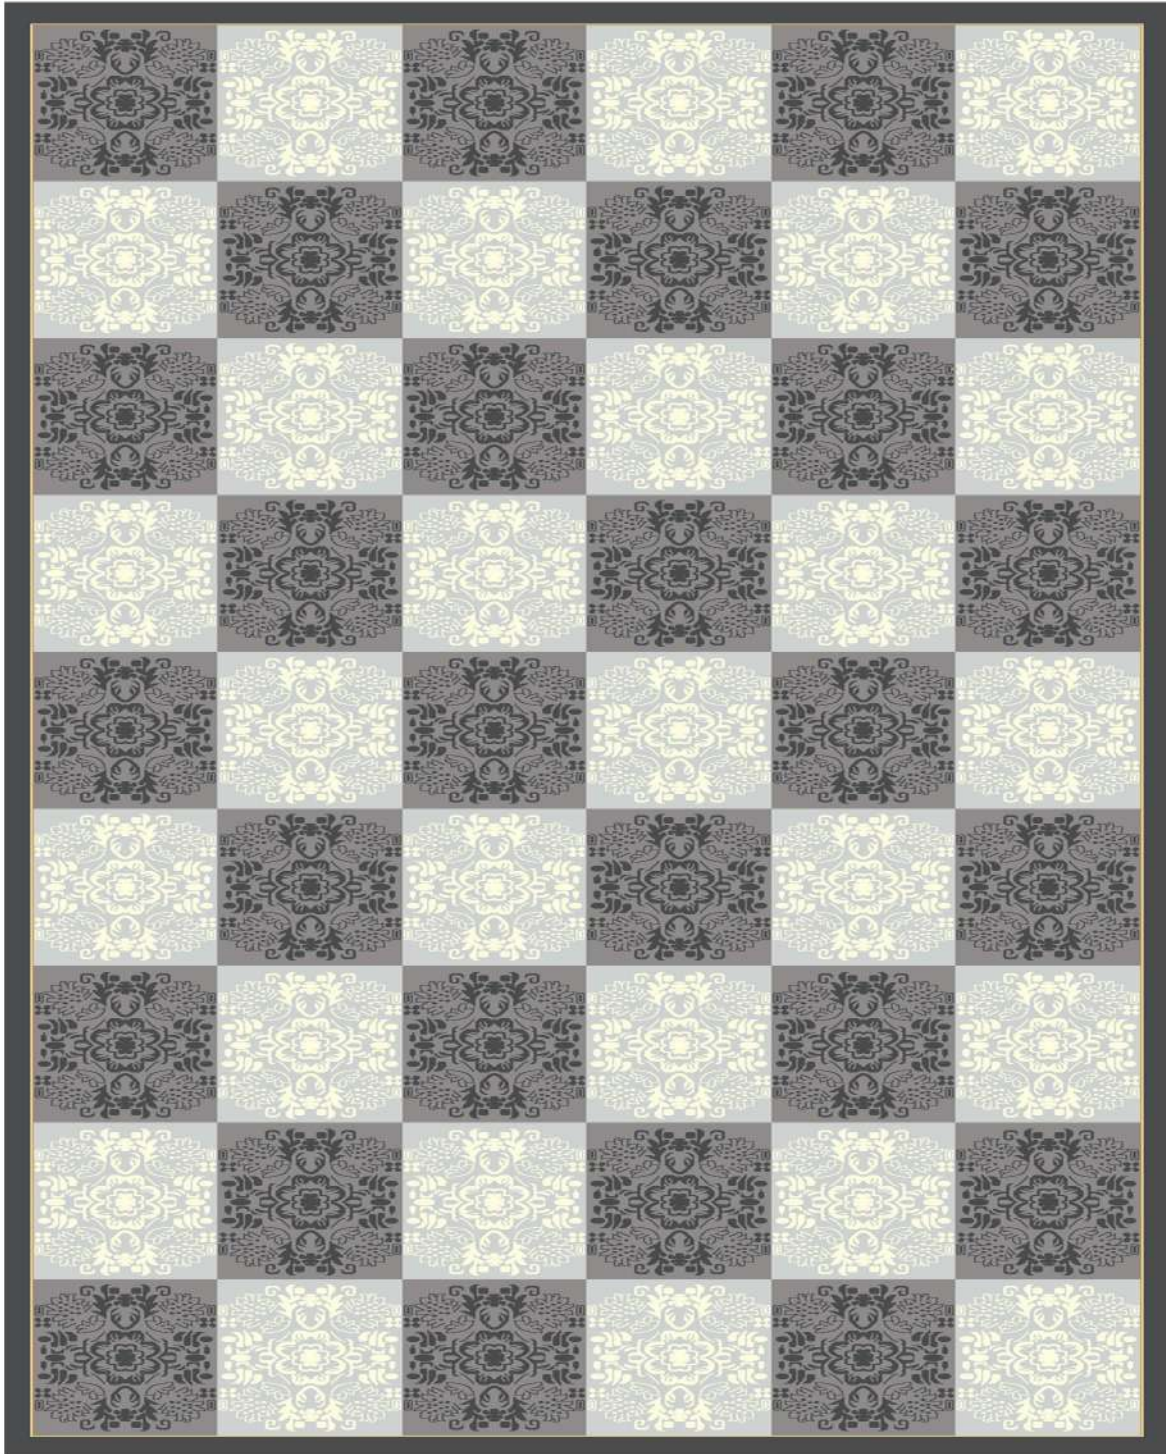

**SHADLIN
CARPET**

collection:Victoria
code:320105G
Hight pile :7mm
Density:416000
Pile yarn :P.p &polyester