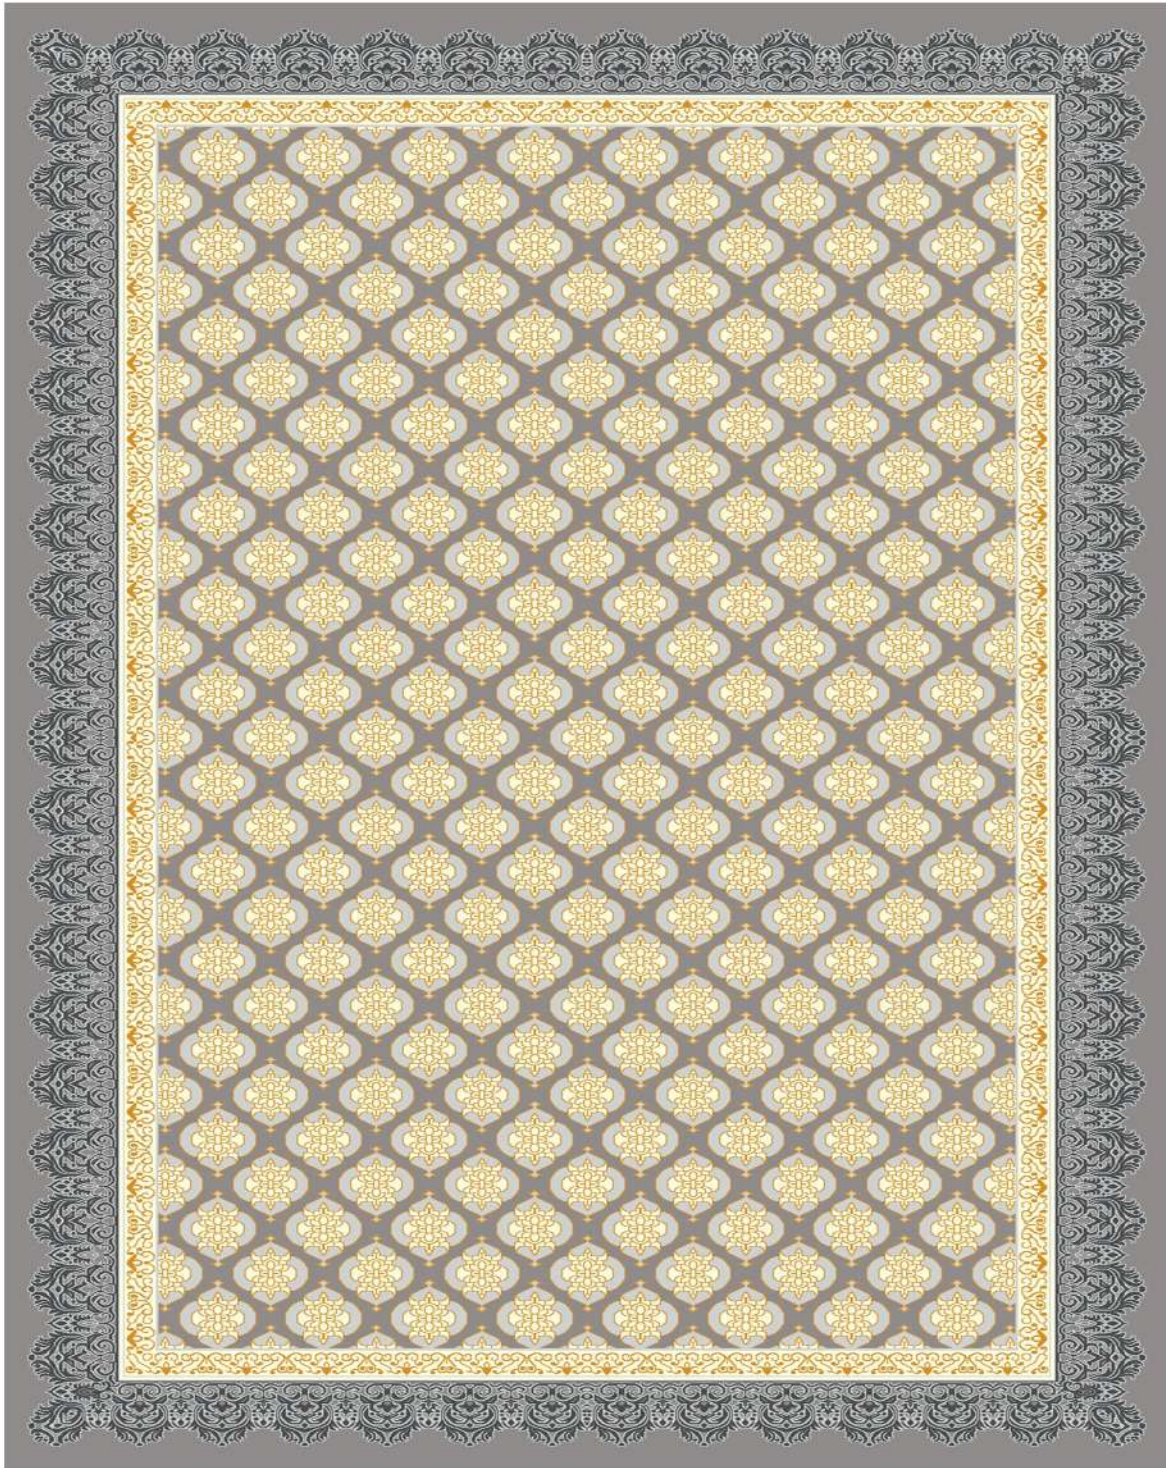

**SHADLIN
CARPET**

collection:Victoria
code:32030G
Hight pile :7mm
Density:416000
Pile yarn :P.p &polyester