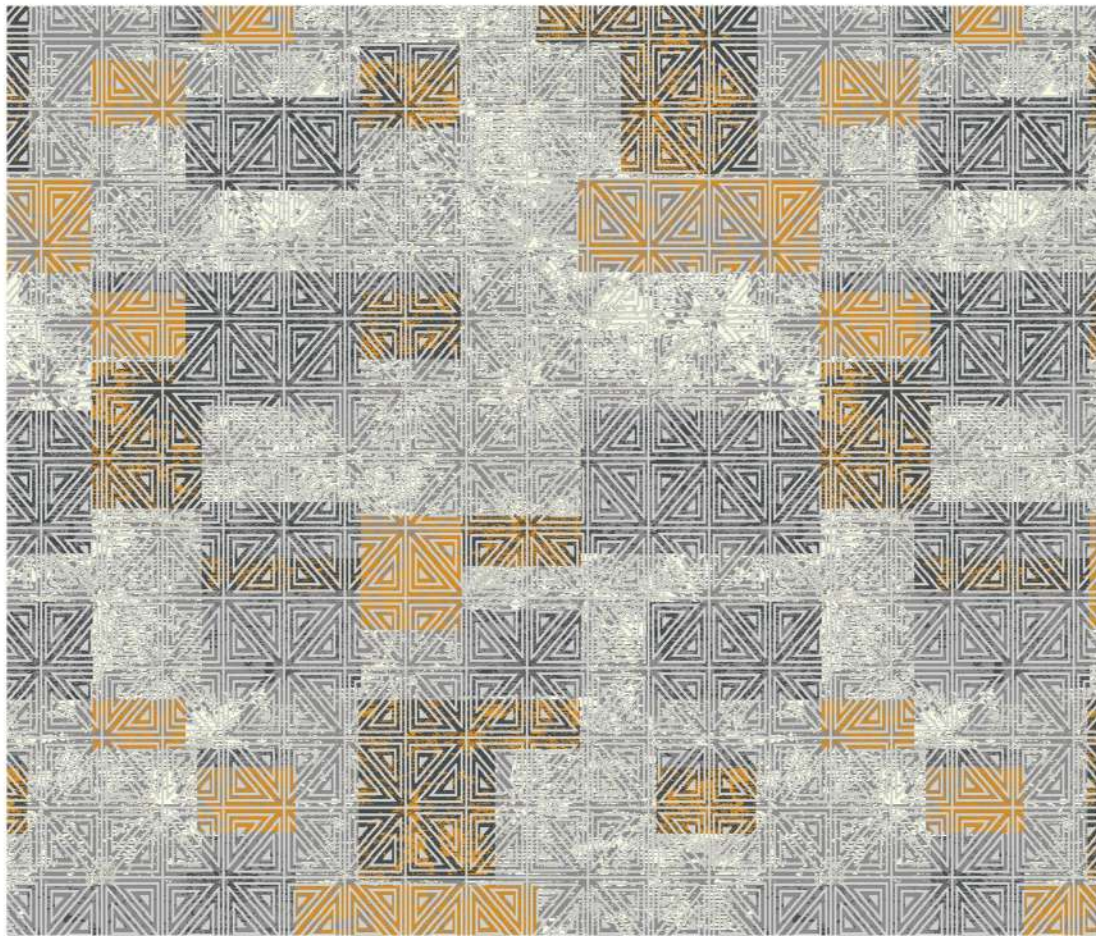

**SHADLIN
CARPET**

collection: wall to wall
Pile yarn :polypropylene
code:320197G

Hight pile : 7m.m
Density: 416000

**SHADLIN
CARPET**

collection: wall to wall
Pile yarn :polypropylene
code:320167G

Hight pile : 7m.m
Density: 416000