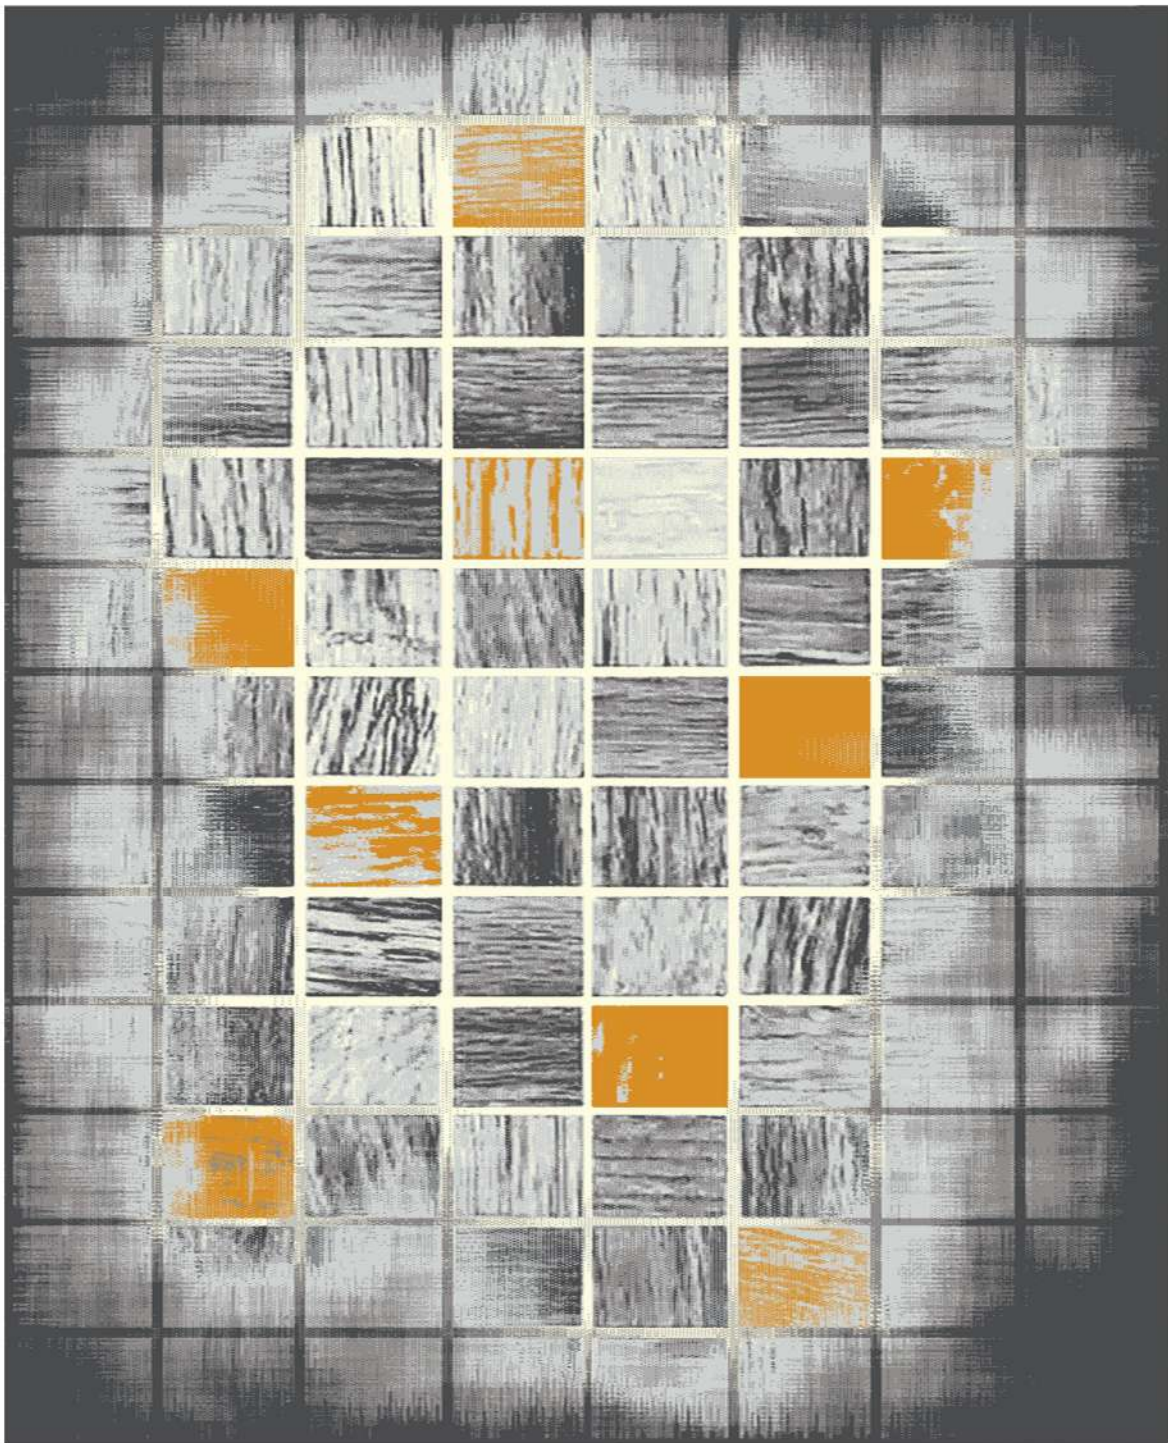

**SHADLIN
CARPET**

collection:Victoria
code:32070G
Hight pile :7mm
Density:416000
Pile yarn :P.p &polyester