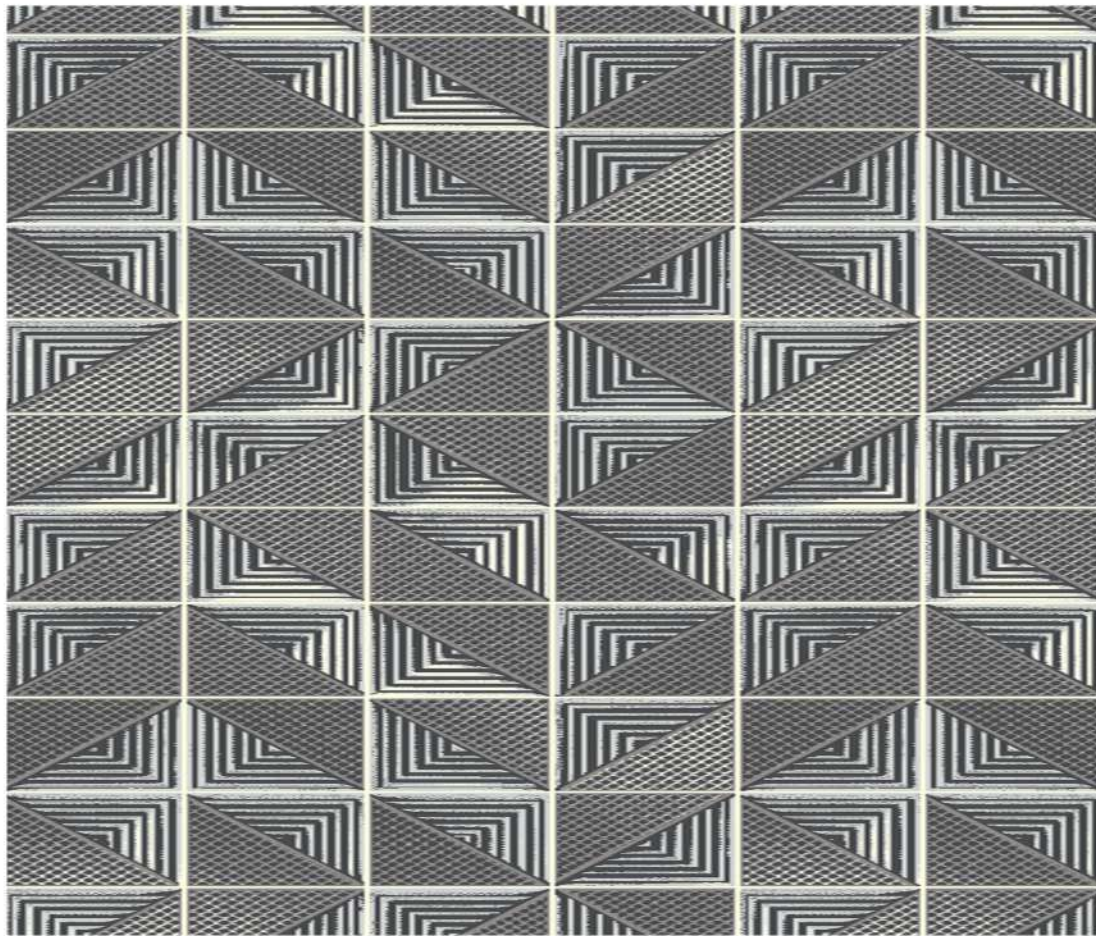

**SHADLIN
CARPET**

collection: wall to wall
Pile yarn :polypropylene
code:320197G

Hight pile : 7m.m
Density: 416000