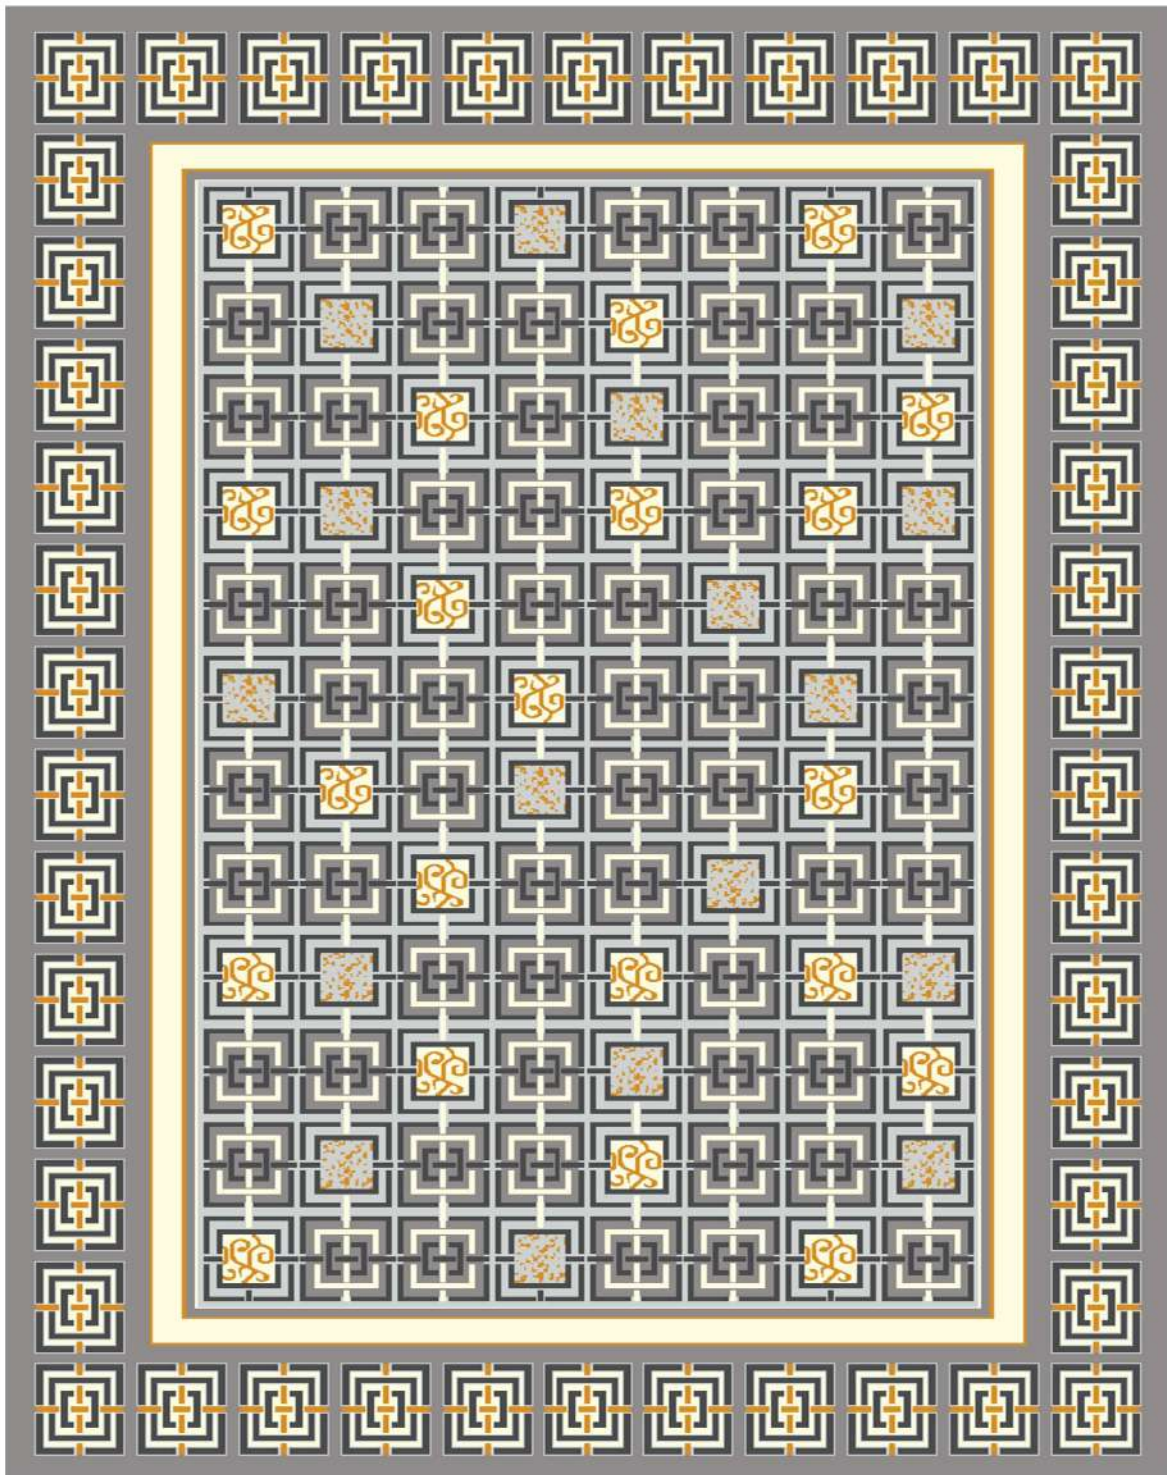

**SHADLIN
CARPET**

collection:Victoria
code:32029G
Hight pile :7mm
Density:416000
Pile yarn :P.p &polyester