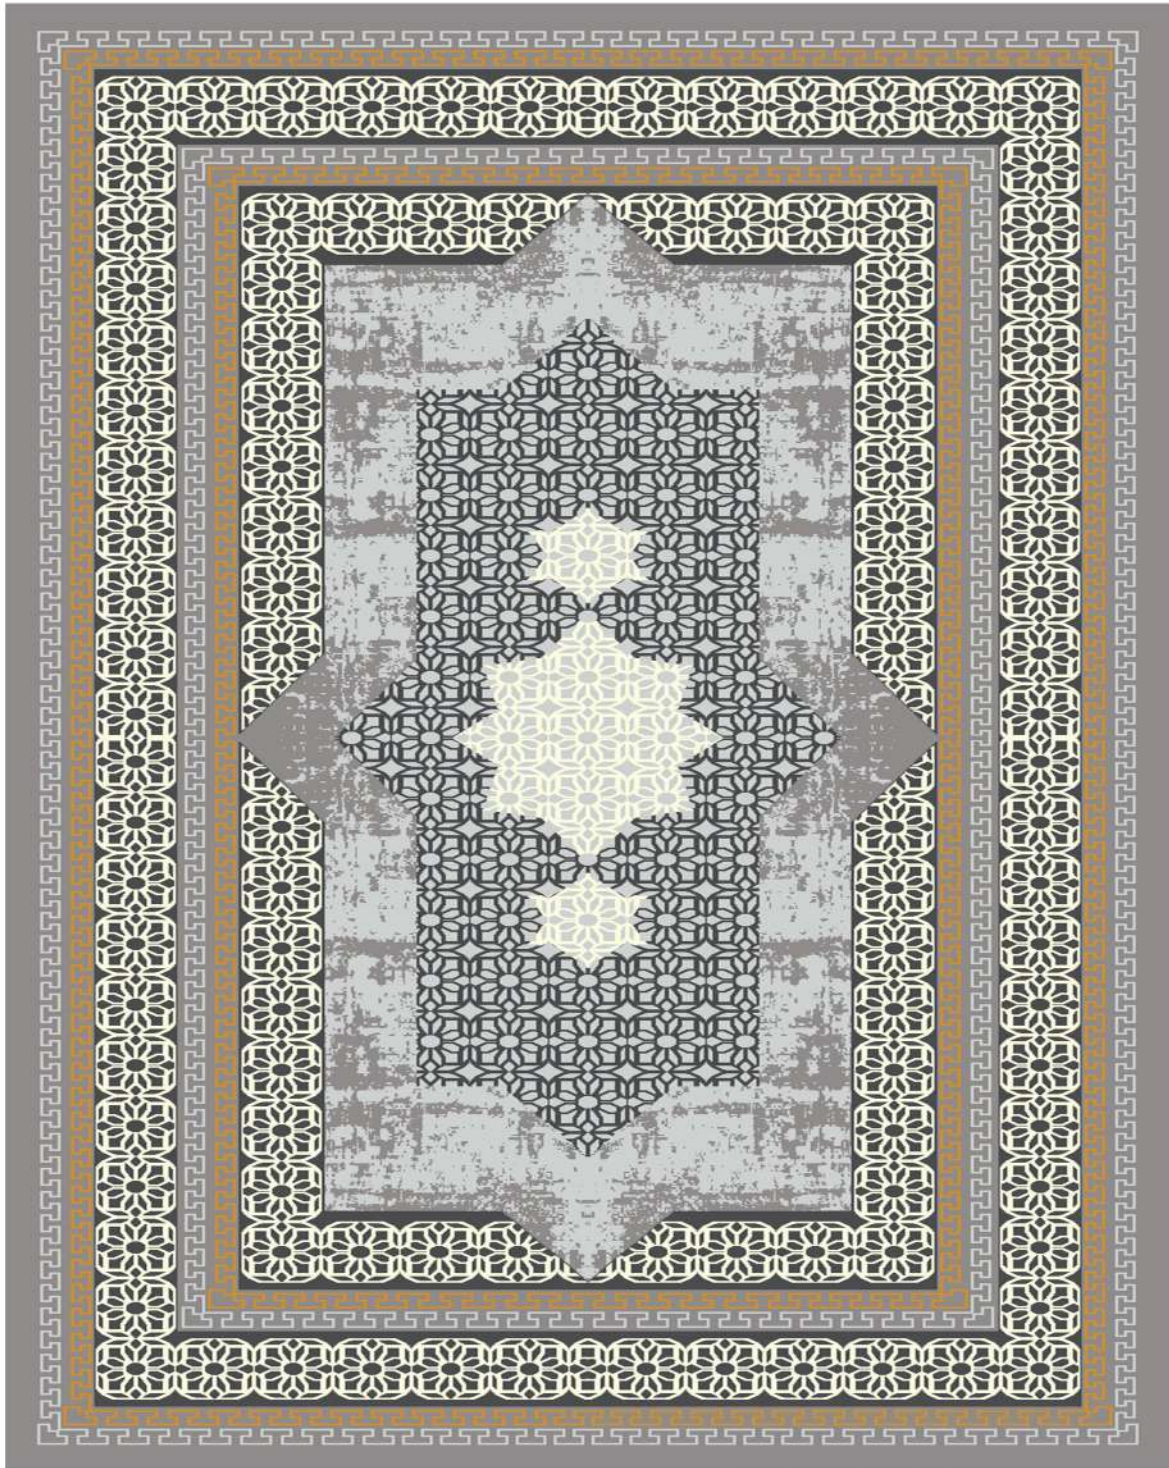

**SHADLIN
CARPET**

collection:Victoria
code:320113G
Hight pile :7mm
Density:416000
Pile yarn :P.p &polyester