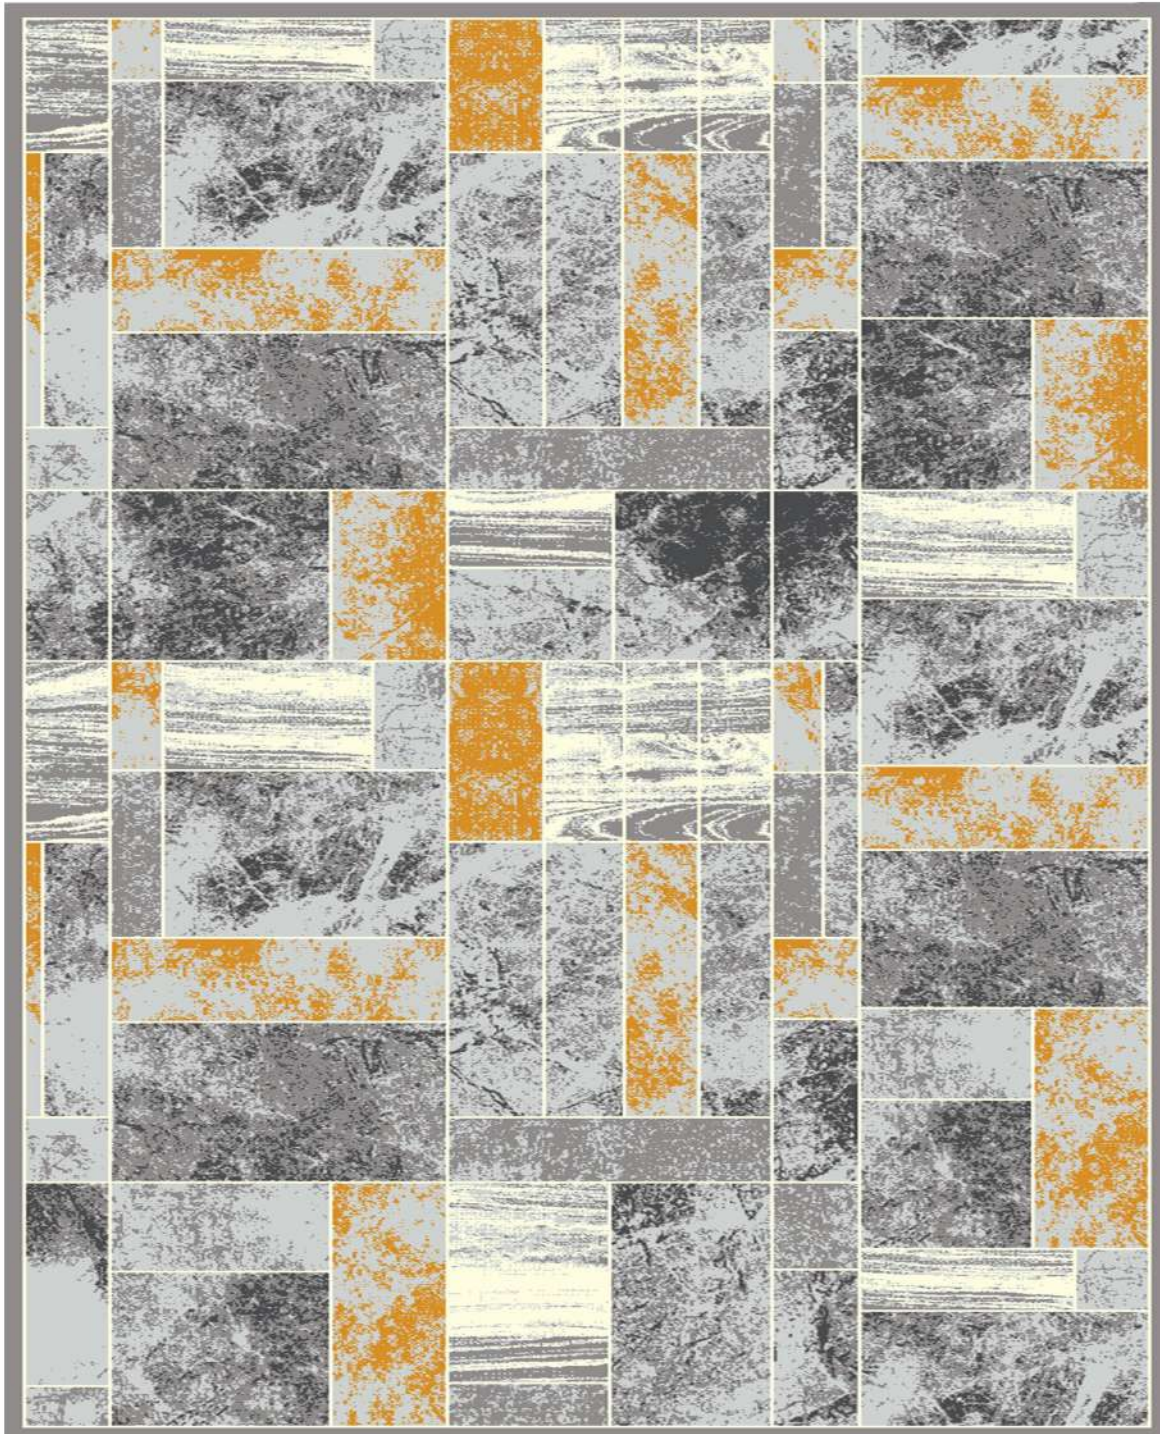

**SHADLIN
CARPET**

collection:Victoria
code:32050G
Hight pile :7mm
Density:416000
Pile yarn :P.p &polyester