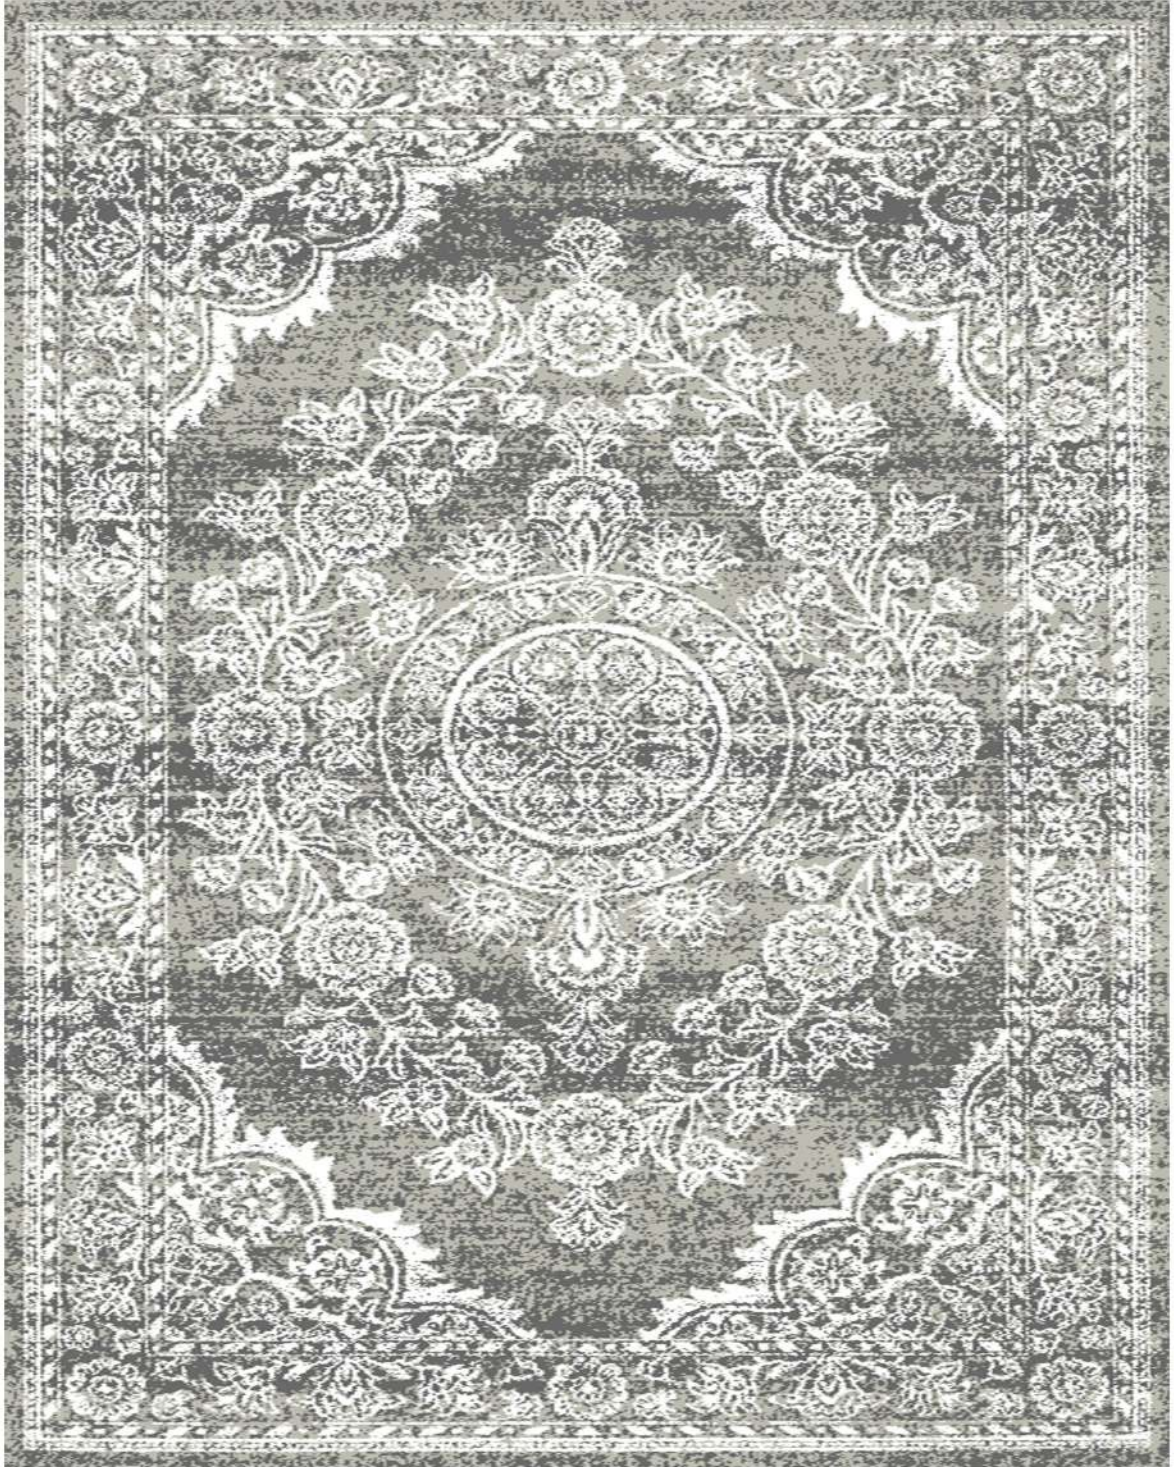

**SHADLIN
CARPET**

collection:Victoria
Code :32038G
Hight pile :7mm
Density:416000
Pile yarn :P.p &polyester