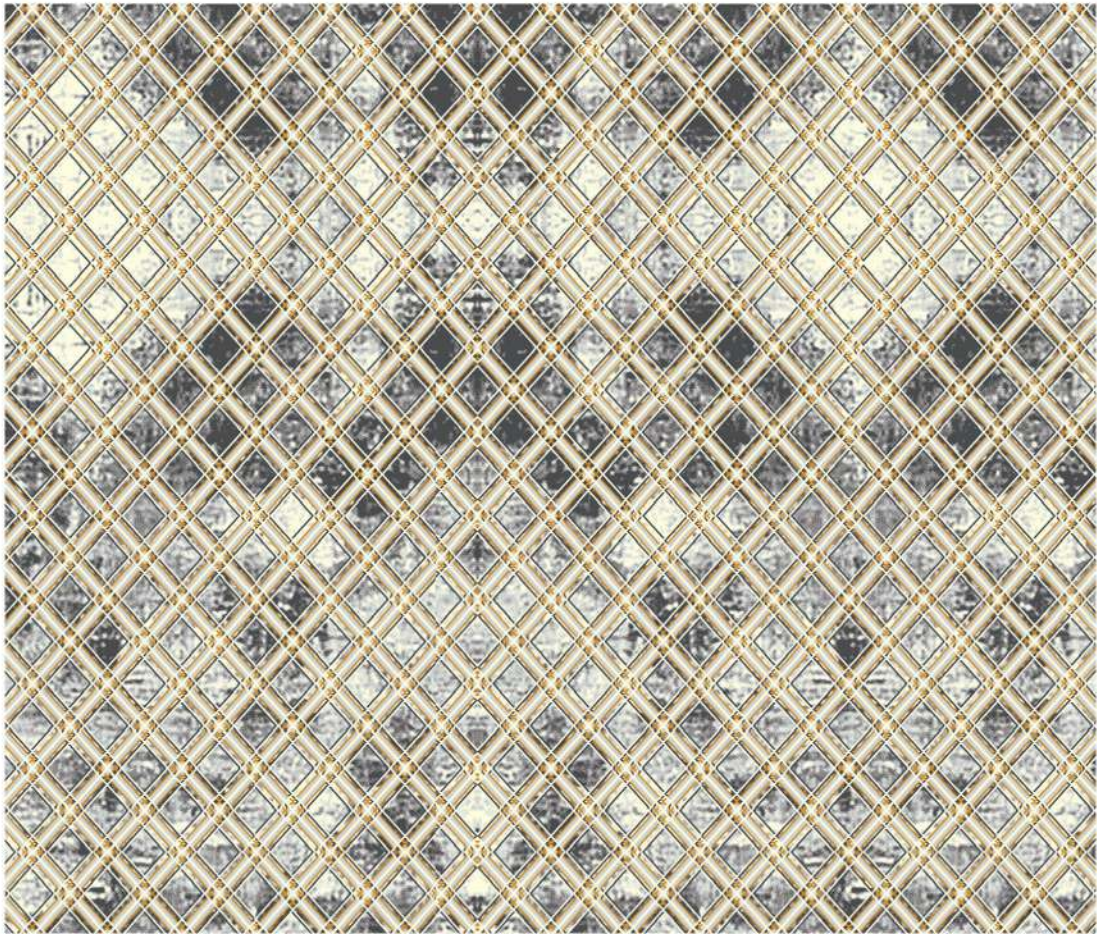

**SHADLIN
CARPET**

collection: wall to wall
Pile yarn :polypropylene
code: 320141

Hight pile : 7m.m
Density: 416000

**SHADLIN
CARPET**

collection: wall to wall
Pile yarn :polypropylene
code:32982G

Hight pile : 7m.m
Density: 416000