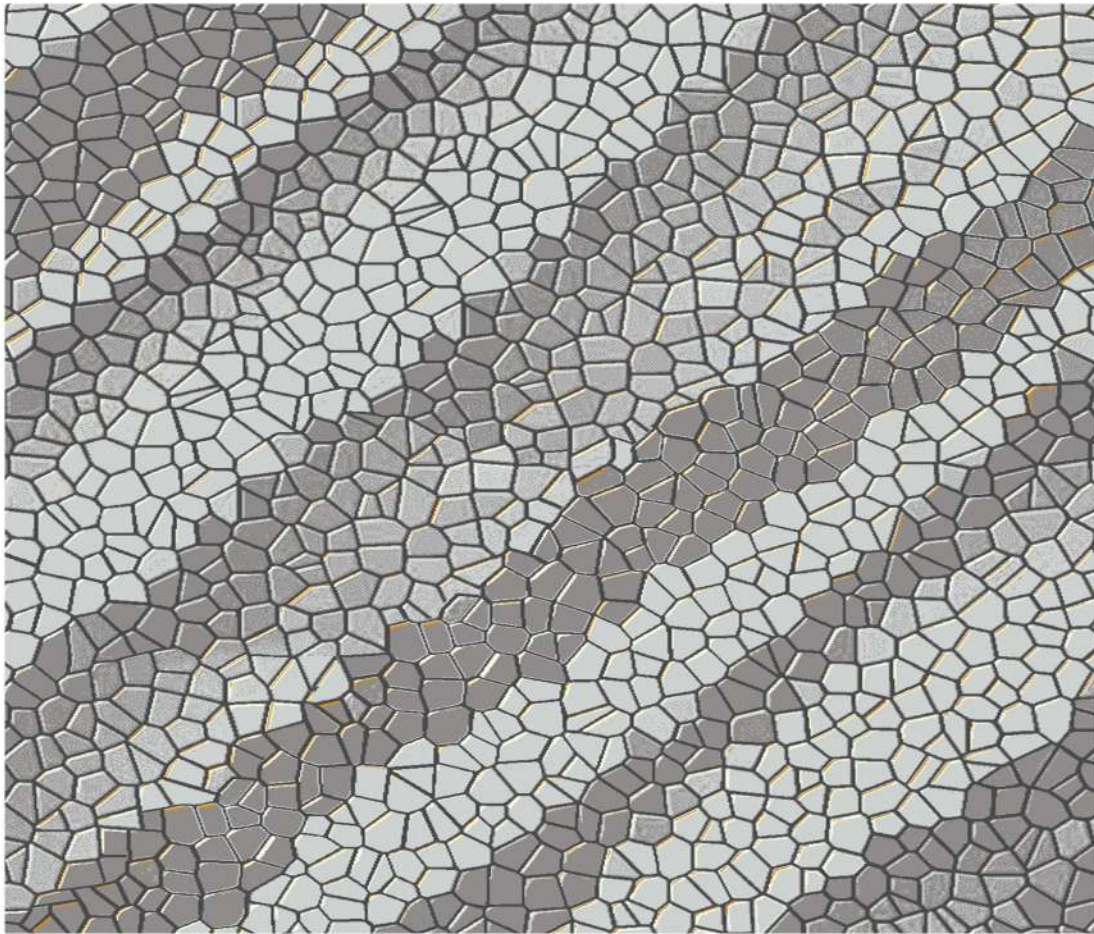

**SHADLIN
CARPET**

collection: wall to wall
Pile yarn :polypropylene
code:32030G

Hight pile : 7m.m
Density: 416000

**SHADLIN
CARPET**

collection: wall to wall
Pile yarn :polypropylene
code:320189G

Hight pile : 7m.m
Density: 416000