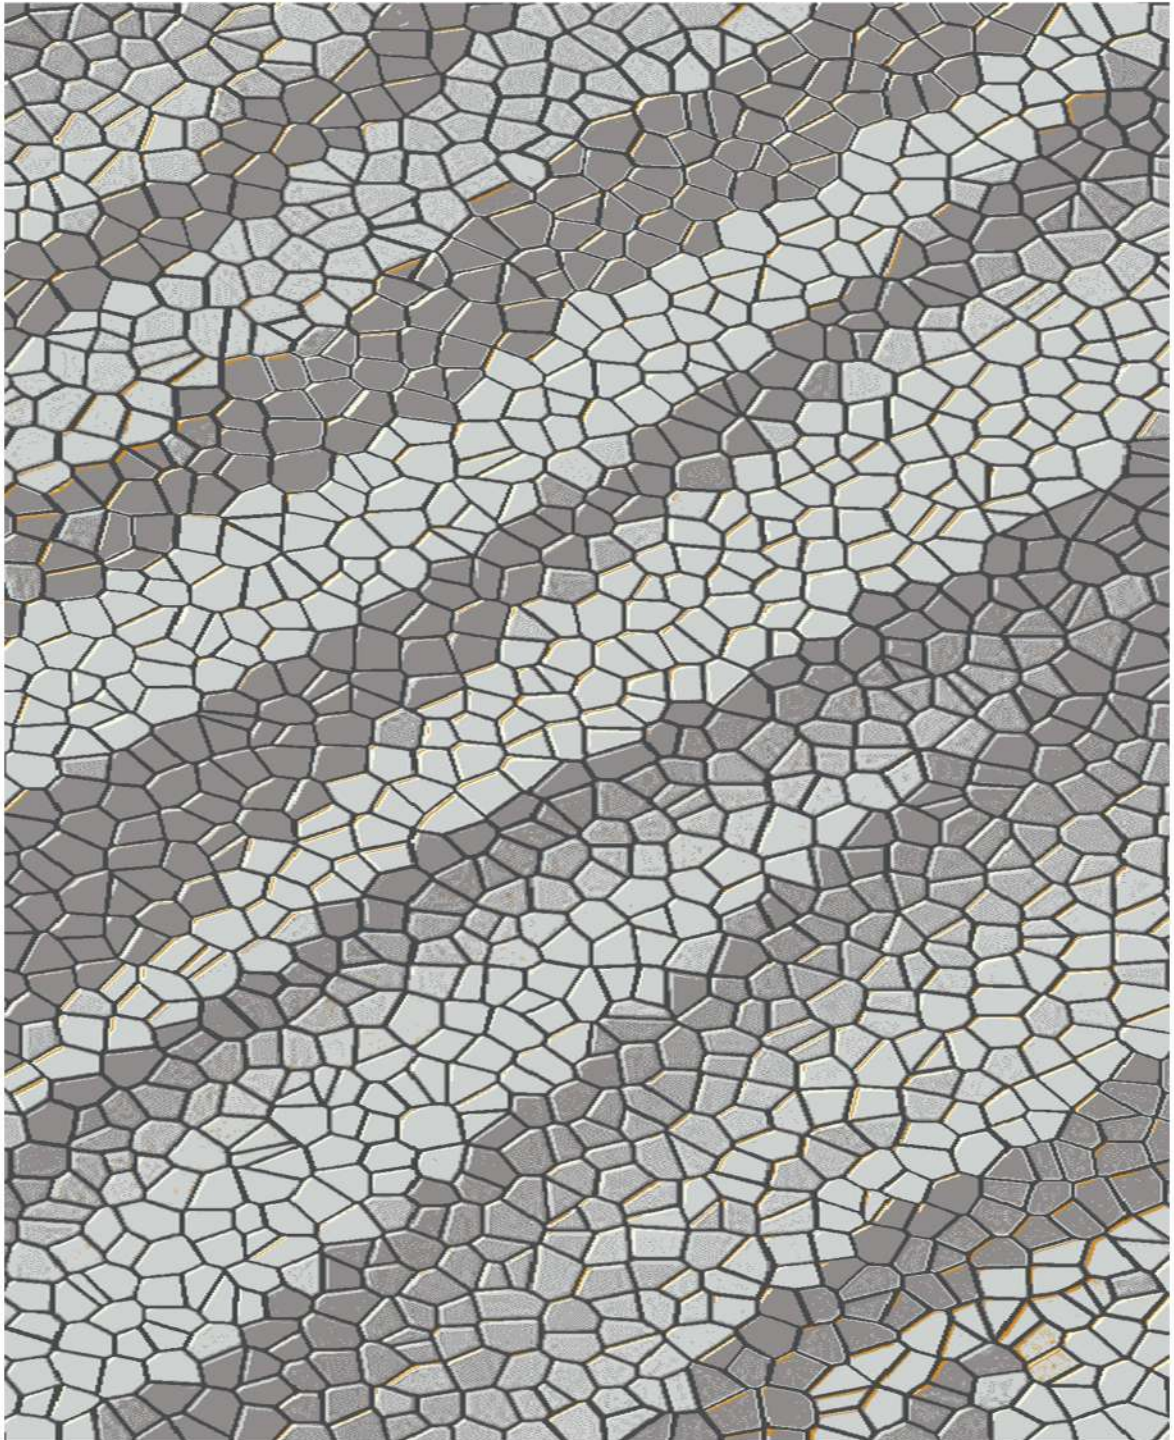

**SHADLIN
CARPET**

collection:Victoria
code:320189G
Hight pile :7mm
Density:416000
Pile yarn :P.p &polyester