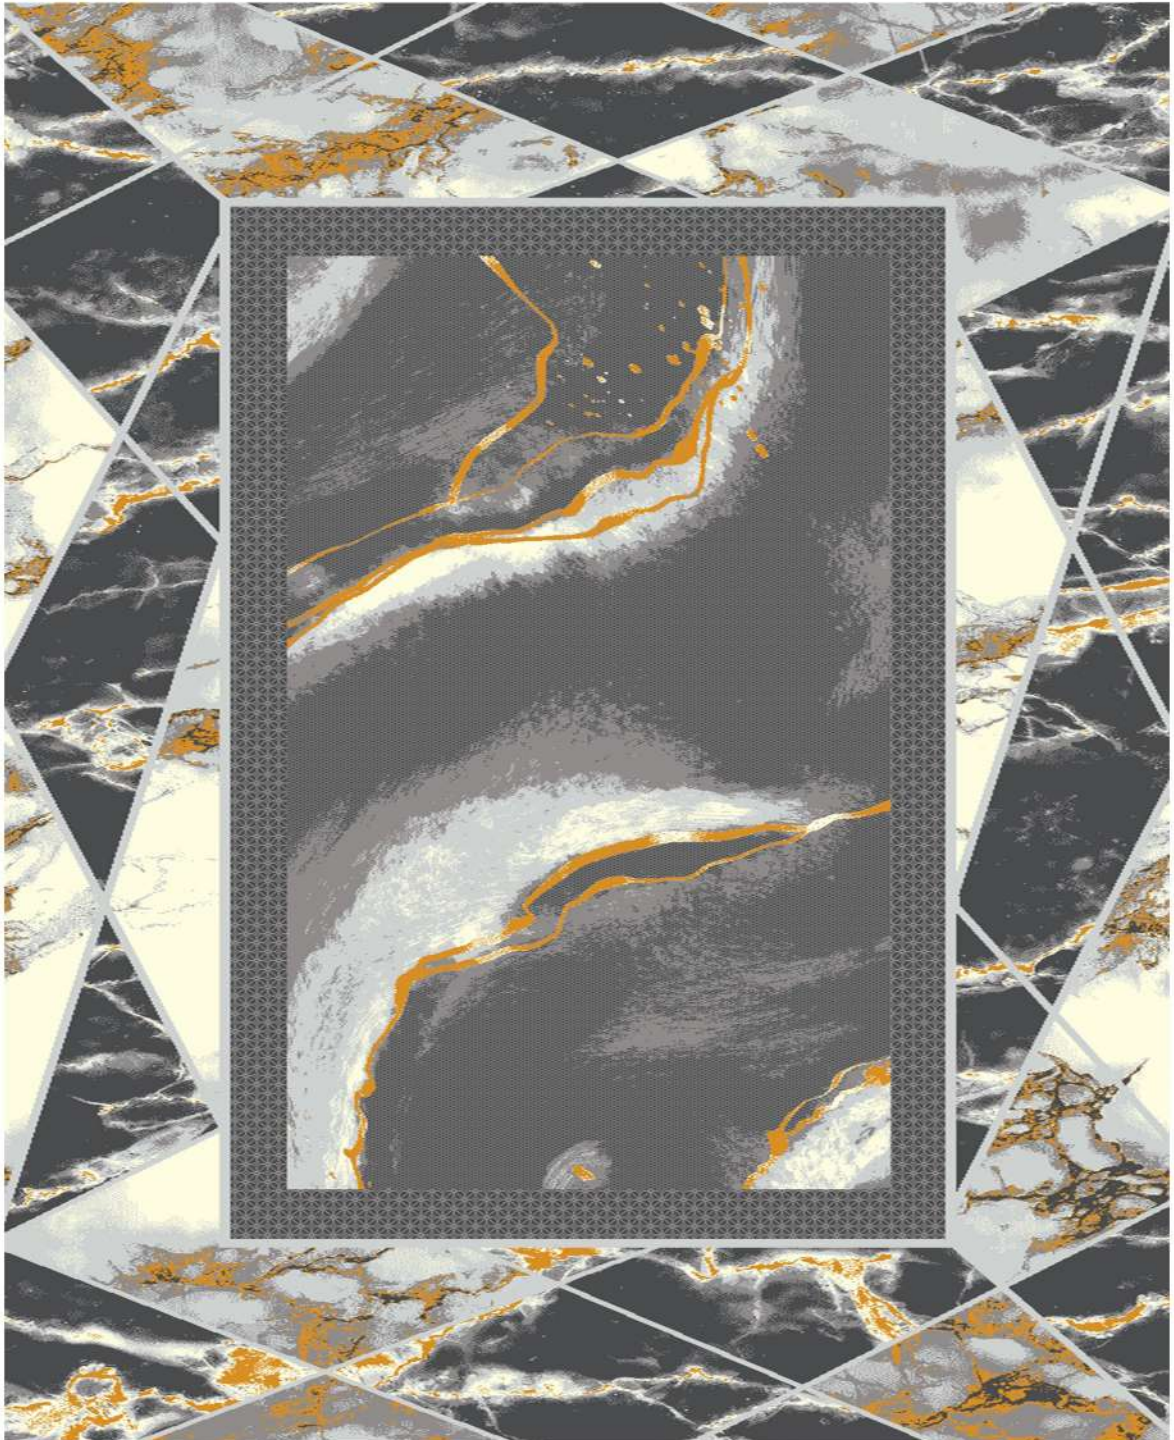

**SHADLIN
CARPET**

collection:Victoria
code:320164DG
Hight pile :7mm
Density:416000
Pile yarn :P.p &polyester