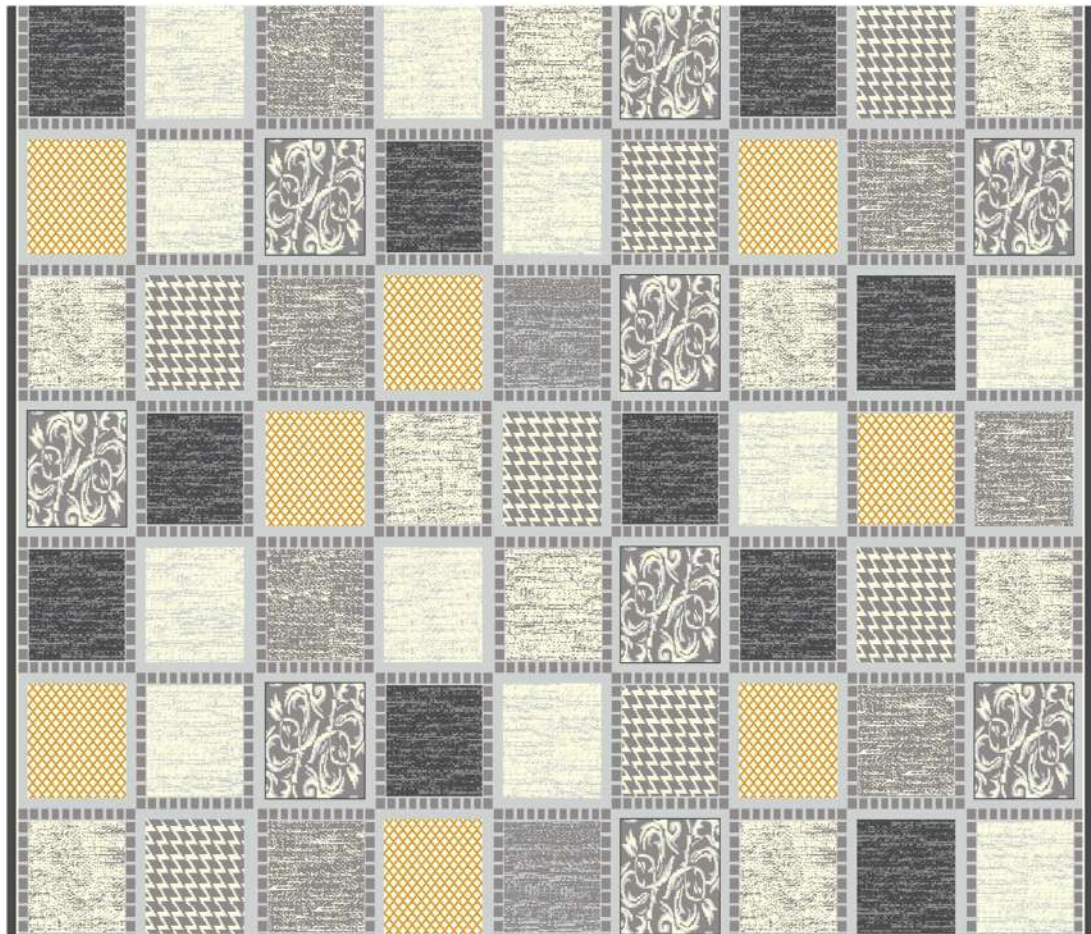

**SHADLIN
CARPET**

collection: wall to wall
Pile yarn :polypropylene
code:320291G

Hight pile : 7m.m
Density: 416000

**SHADLIN
CARPET**

collection: wall to wall
Pile yarn :polypropylene
code:32035G

Hight pile : 7m.m
Density: 416000