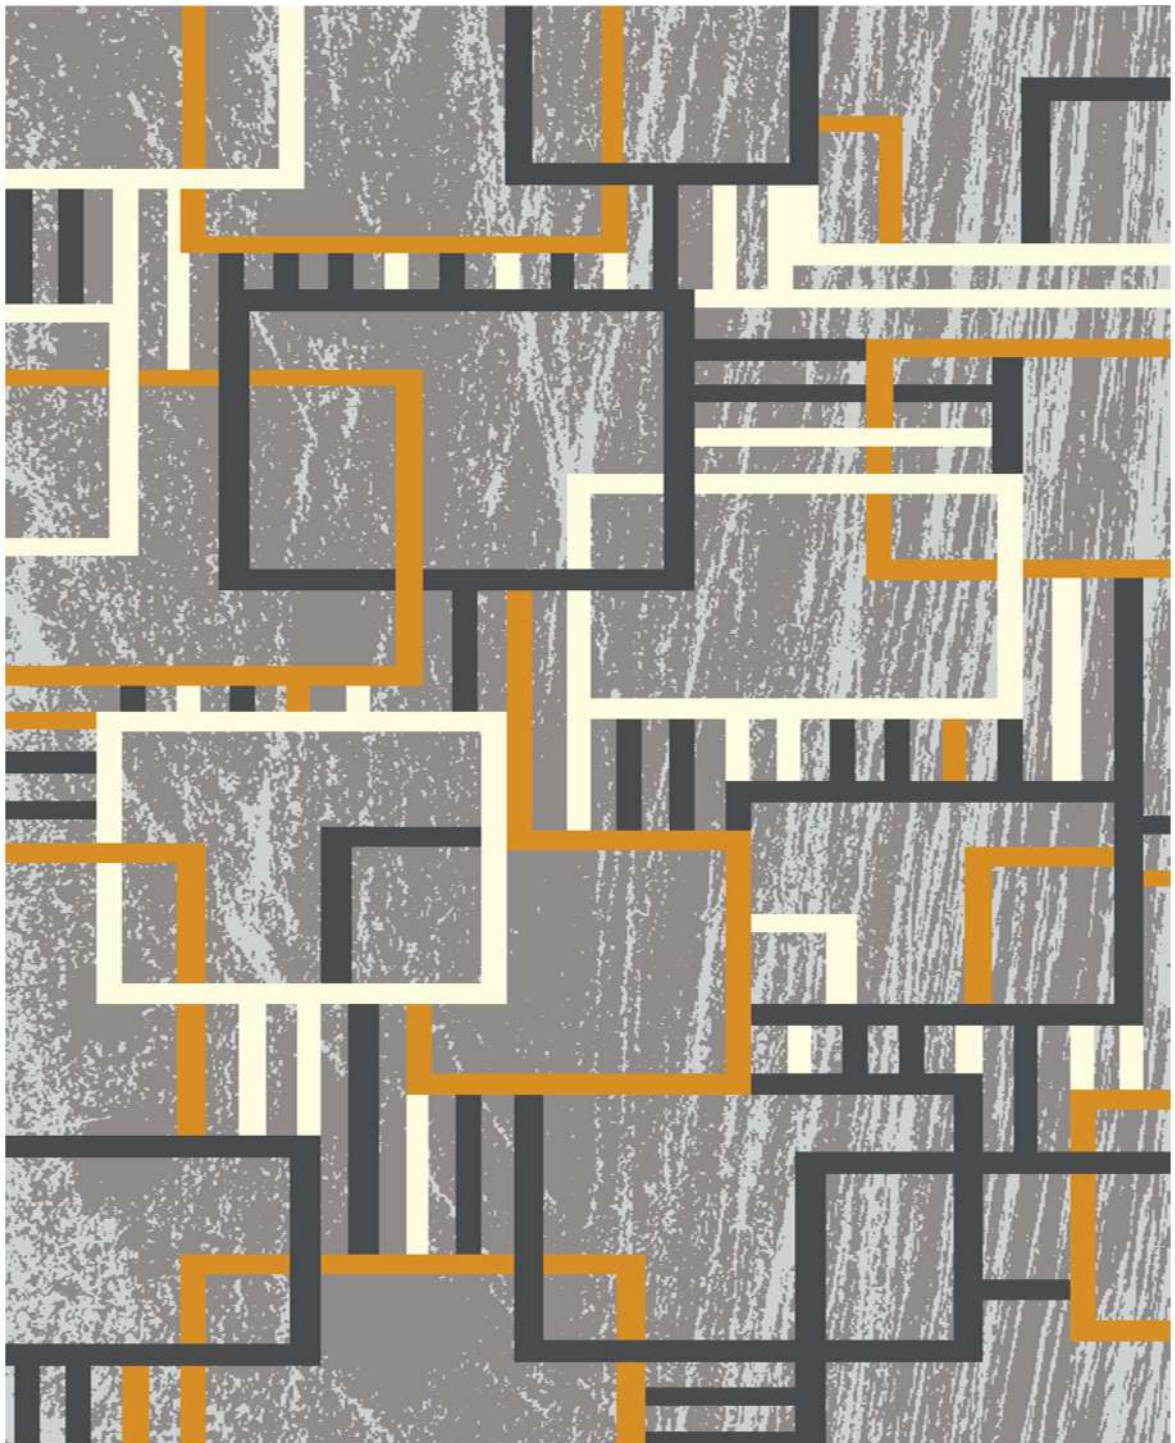

**SHADLIN
CARPET**

collection:Victoria
code:320109G
Hight pile :7mm
Density:416000
Pile yarn :P.p &polyester