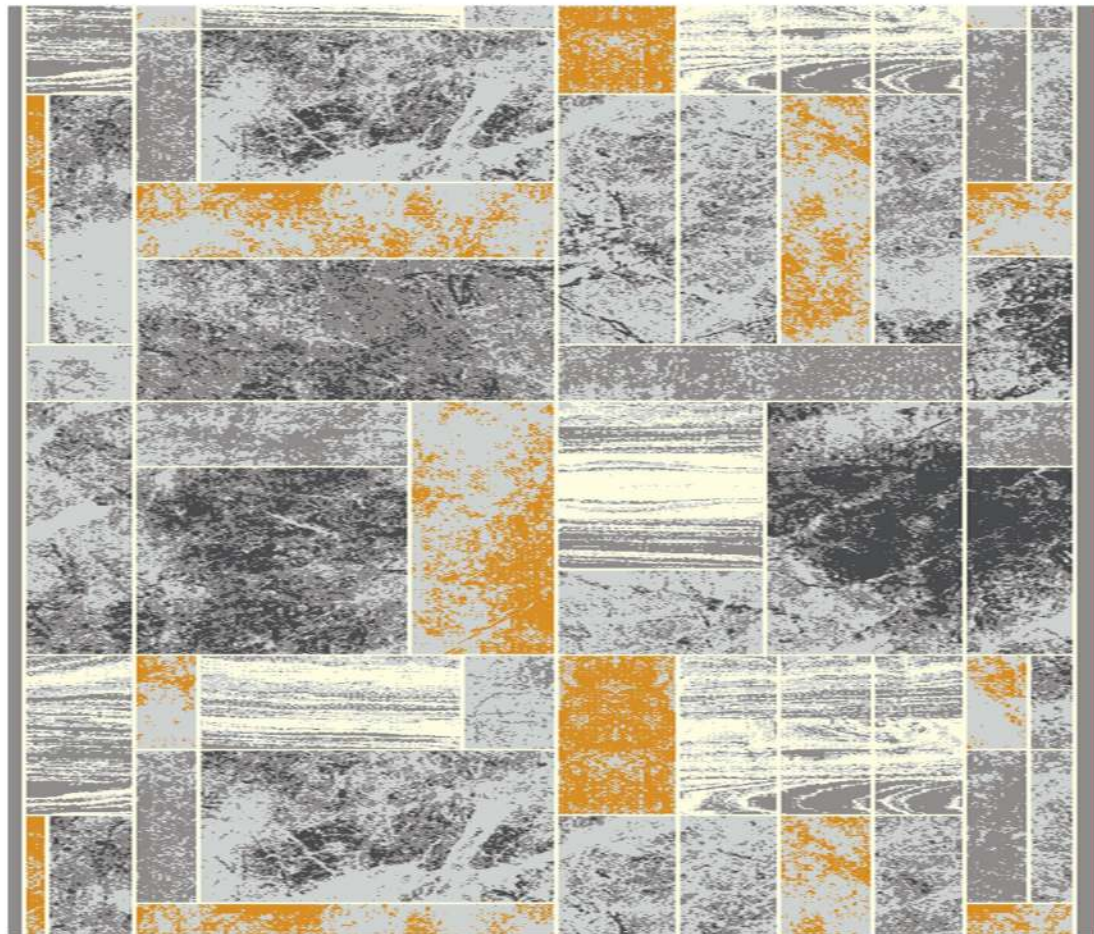

**SHADLIN
CARPET**

collection: wall to wall
Pile yarn :polypropylene
code:32050G

Hight pile : 7m.m
Density: 416000