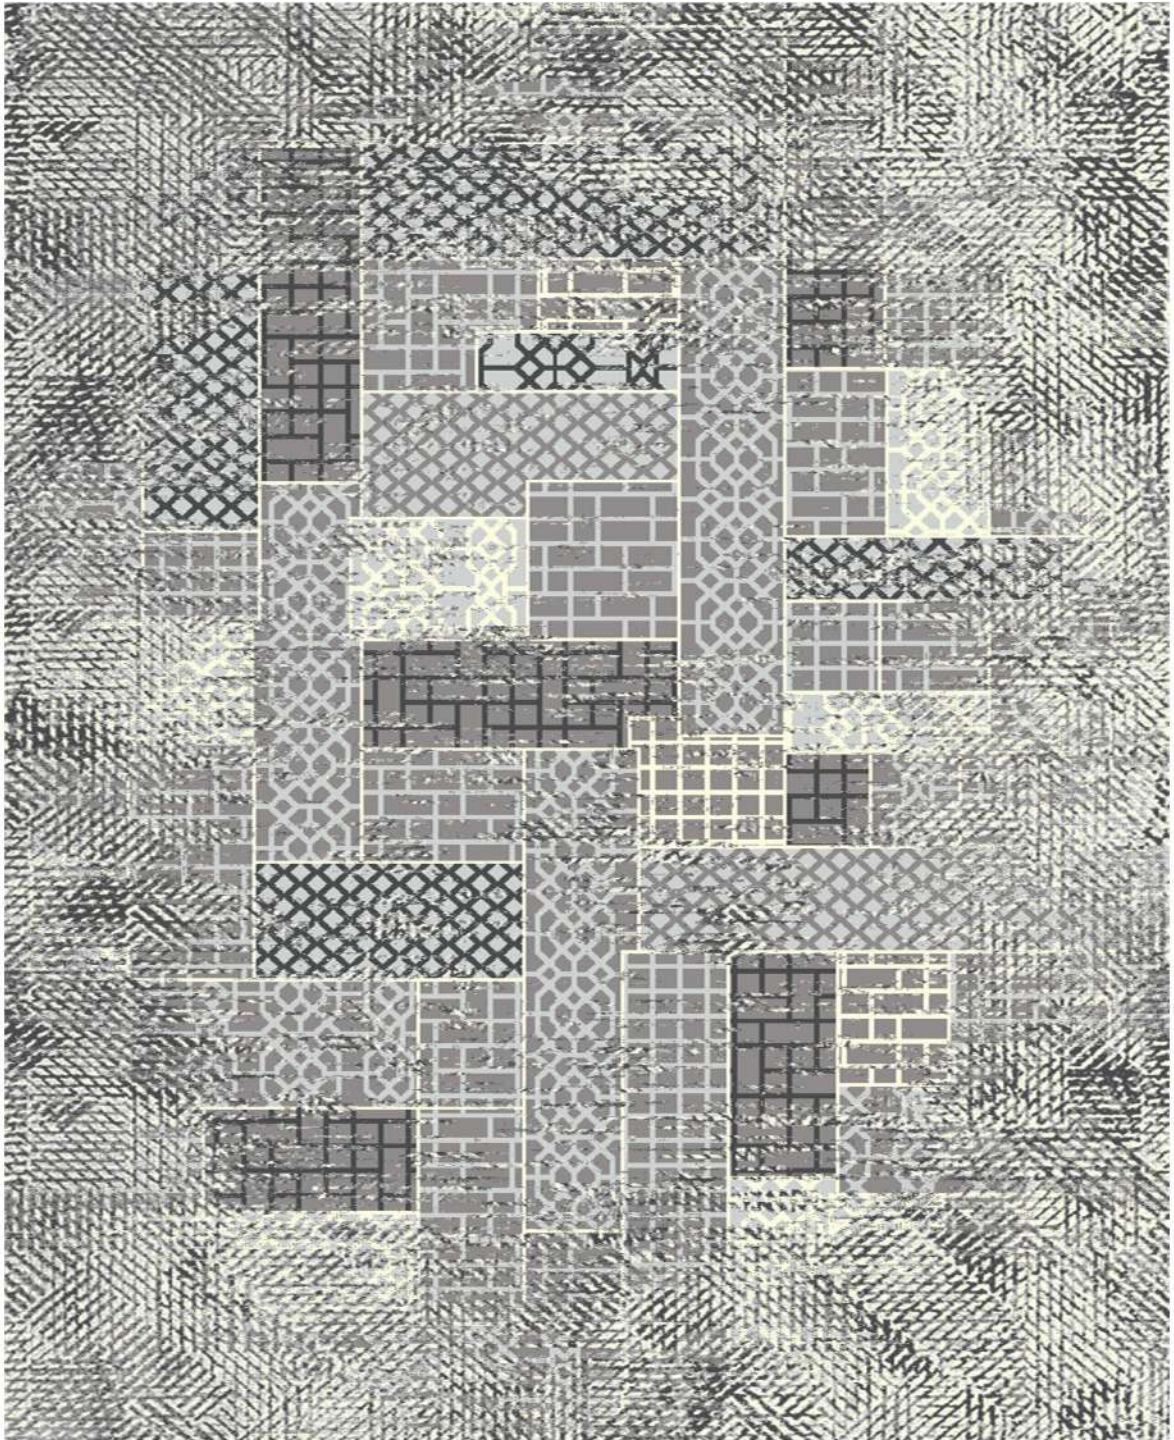

**SHADLIN
CARPET**

collection:Victoria
code:320126G
Hight pile :7mm
Density:416000
Pile yarn :P.p &polyester