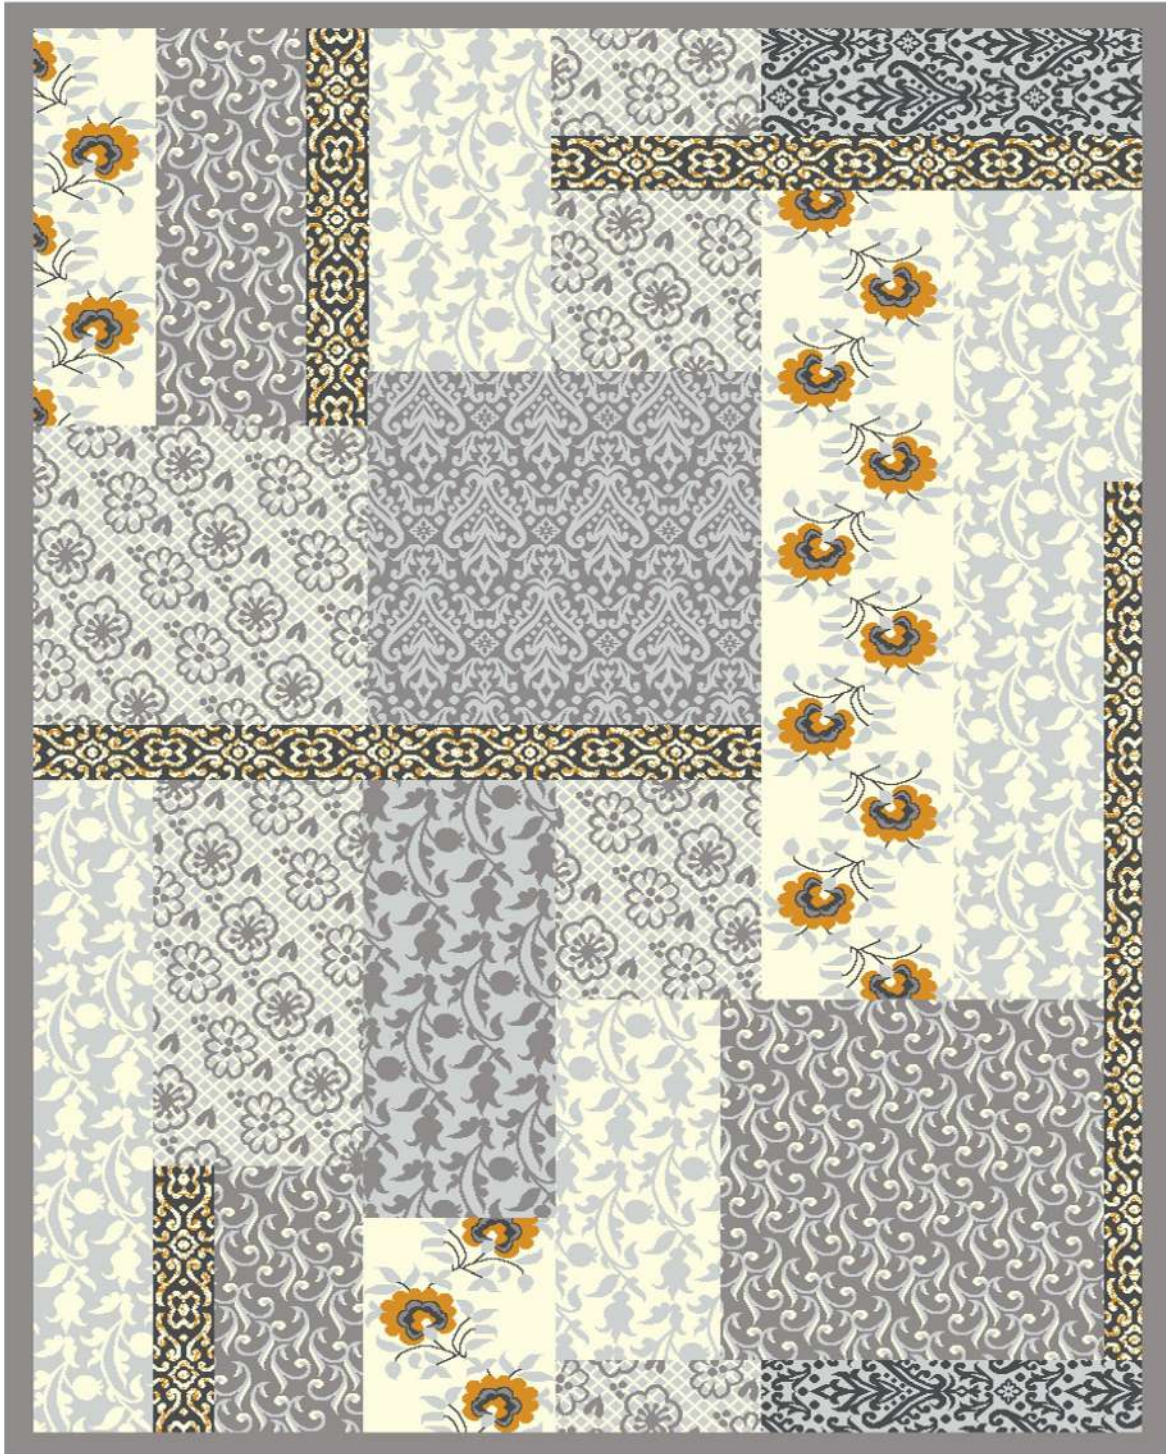

**SHADLIN
CARPET**

collection:Victoria
code:320102G
Hight pile :7mm
Density:416000
Pile yarn :P.p &polyester