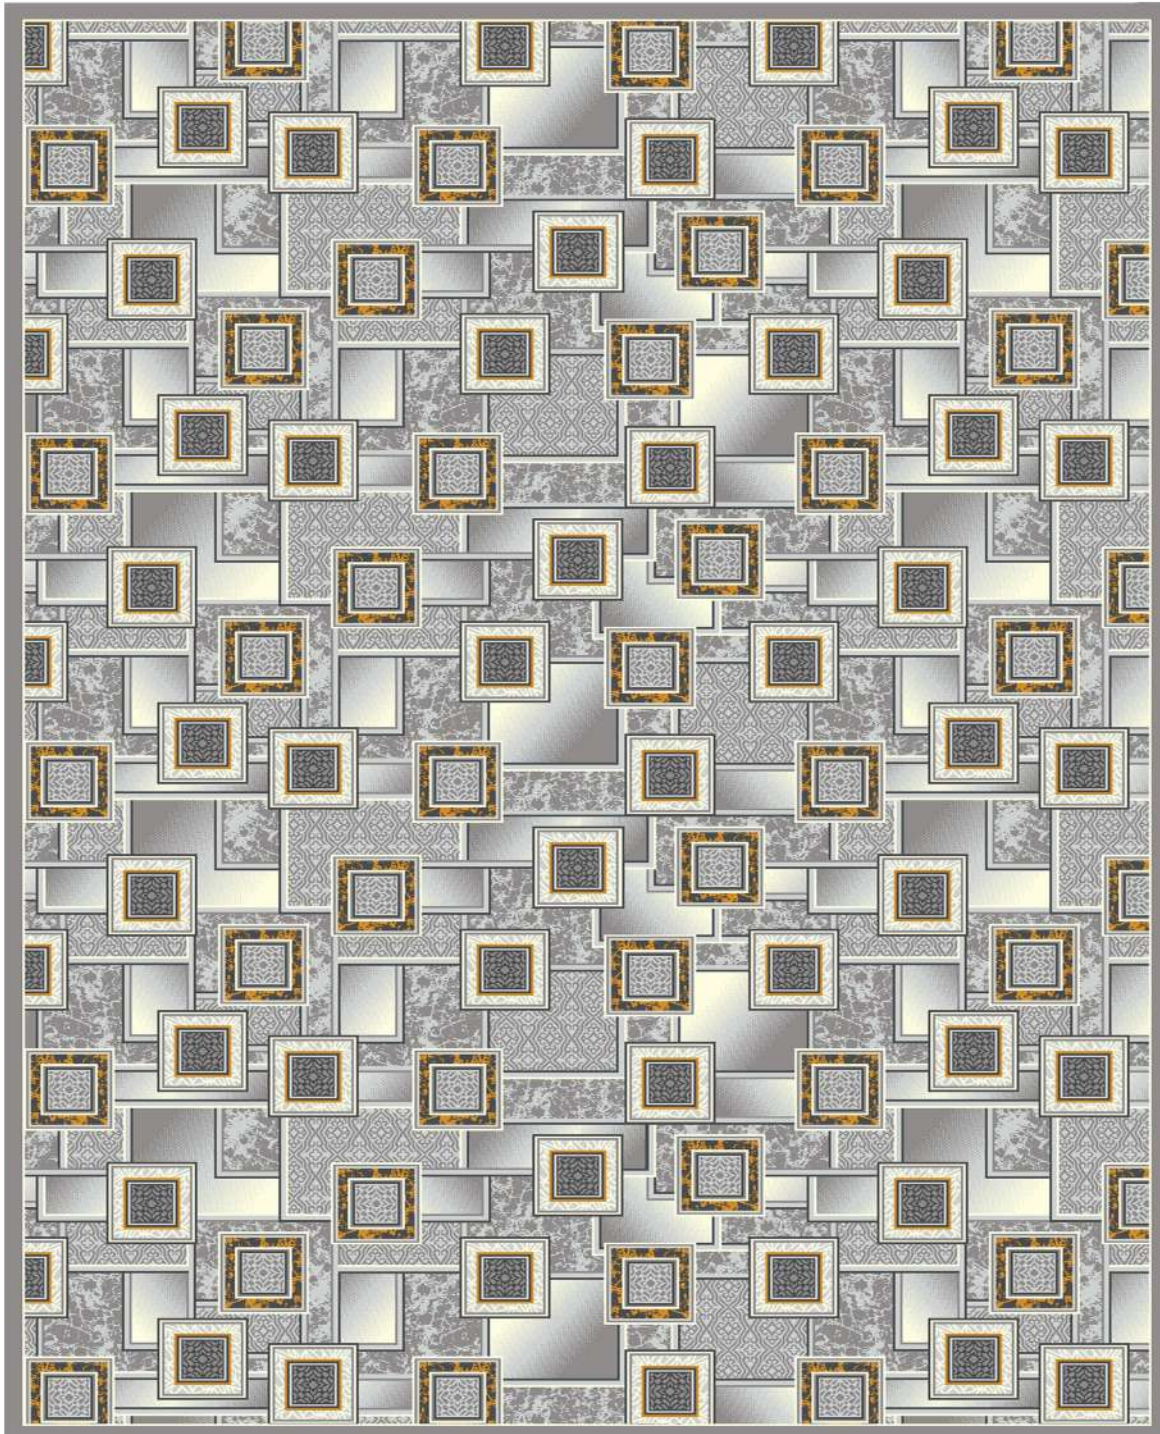

**SHADLIN
CARPET**

collection:Victoria
code:320153G
Hight pile :7mm
Density:416000
Pile yarn :P.p &polyester