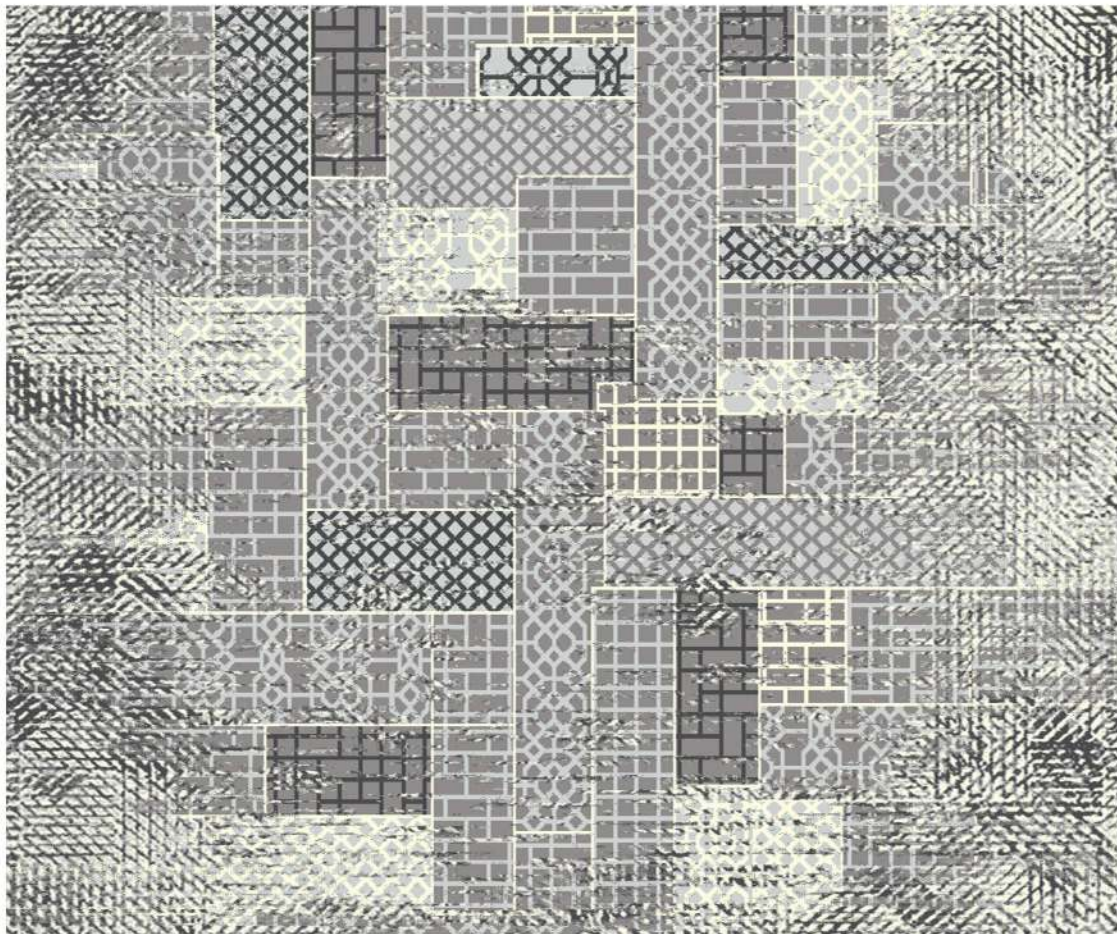

**SHADLIN
CARPET**

collection: wall to wall   Hight pile : 7m.m
Pile yarn : polypropylene   Density: 416000
code: 320126G