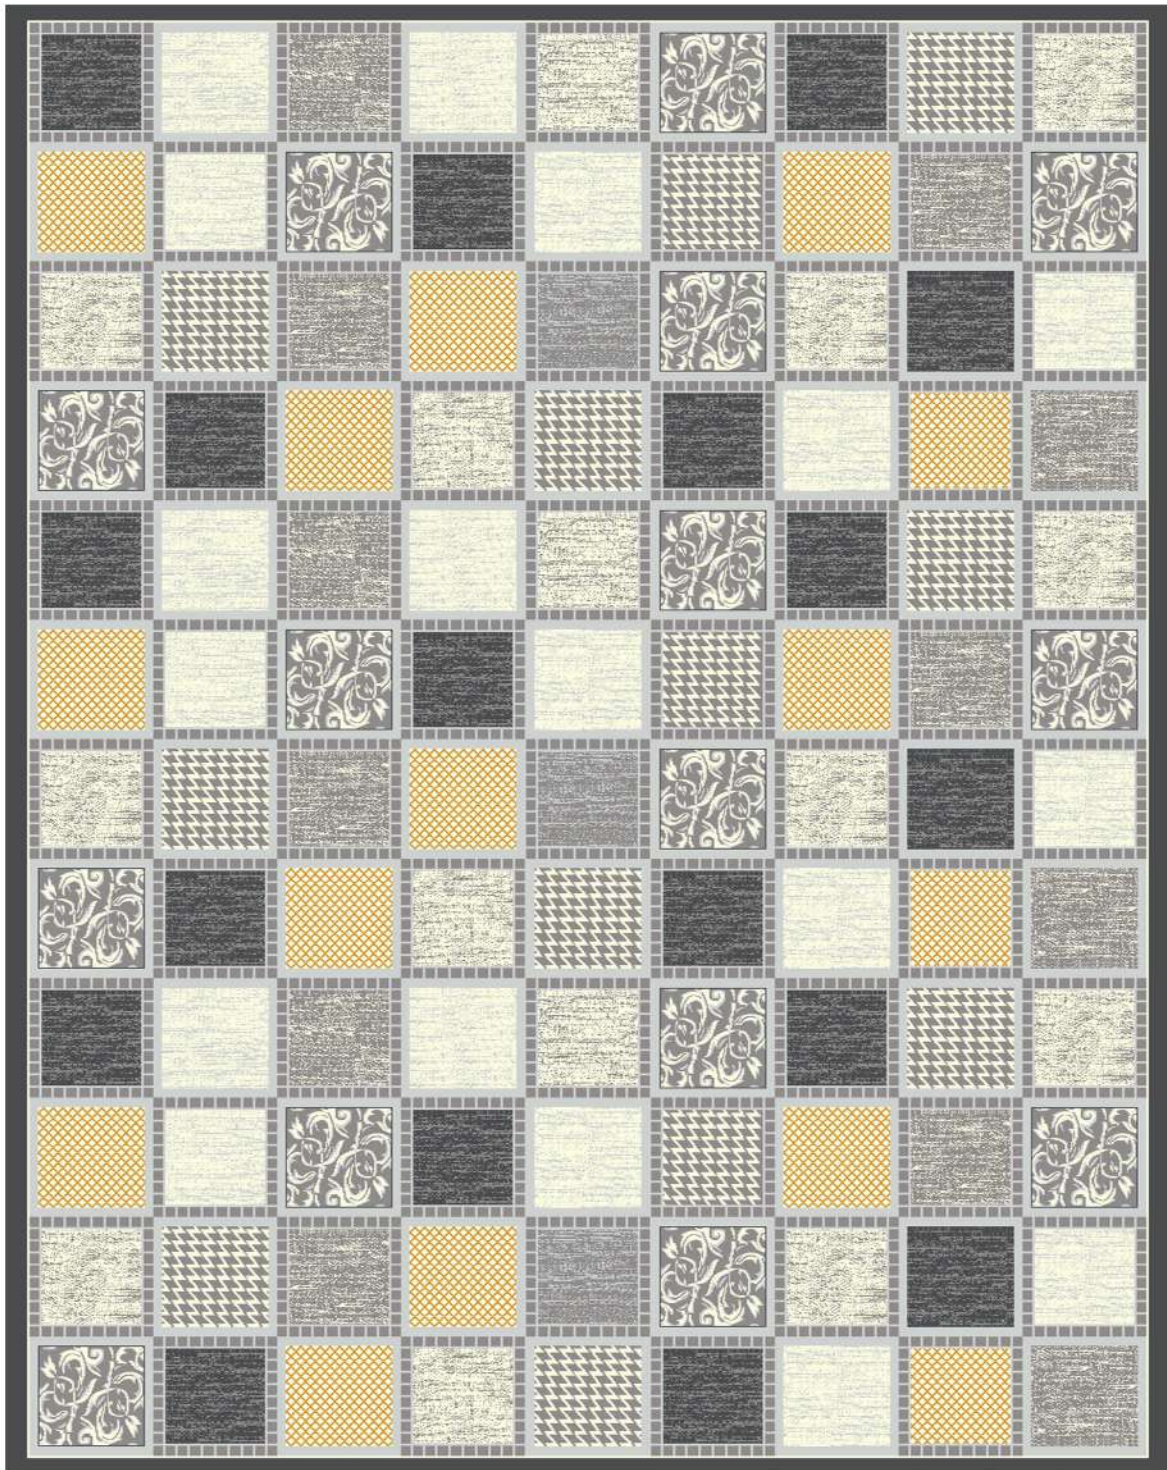

**SHADLIN
CARPET**

collection:Victoria
code:32035G
Hight pile :7mm
Density:416000
Pile yarn :P.p &polyester