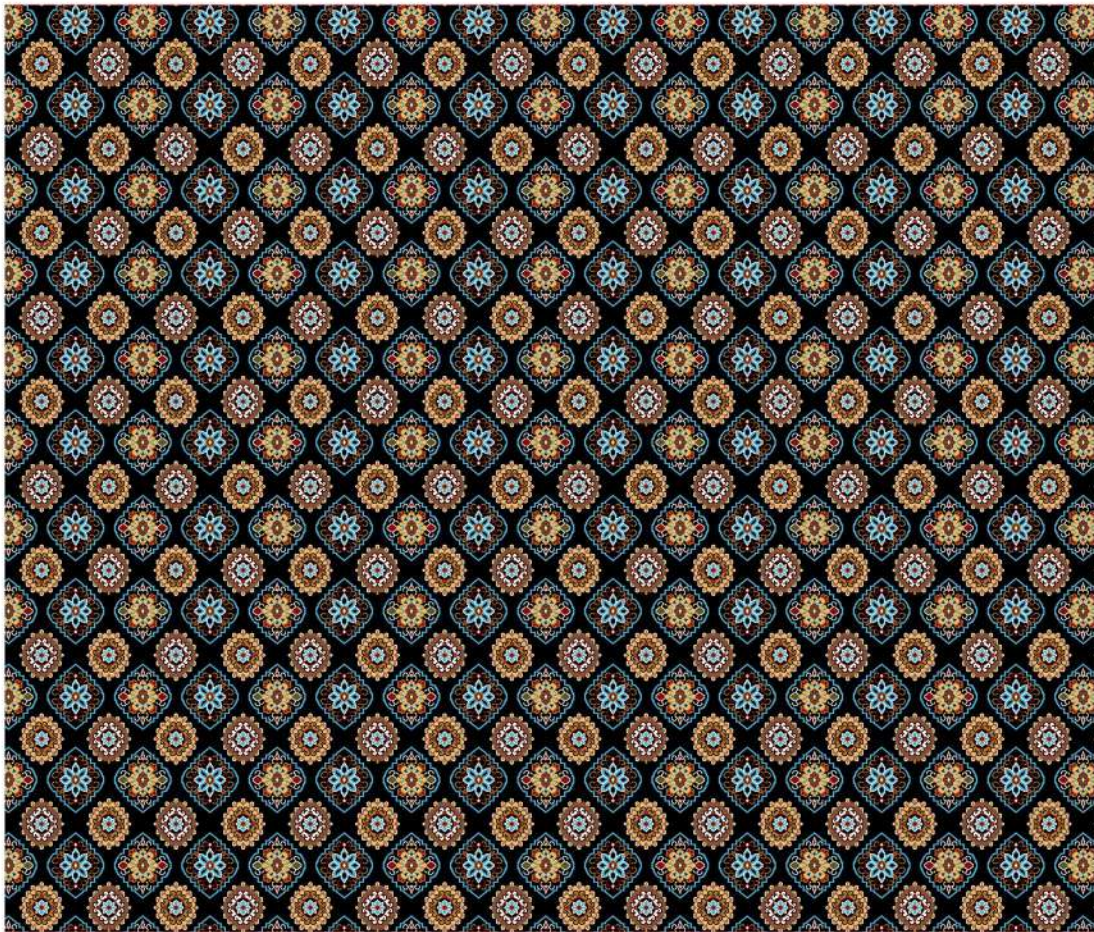

Color:R

Color:BL

**SHADLIN
CARPET**

collection: wall to wall
Pile yarn :polypropylene
code:1132SL

Hight pile : 11mm
Density:326400

**SHADLIN
CARPET**

collection: wall to wall
Pile yarn :polypropylene
code:828BL