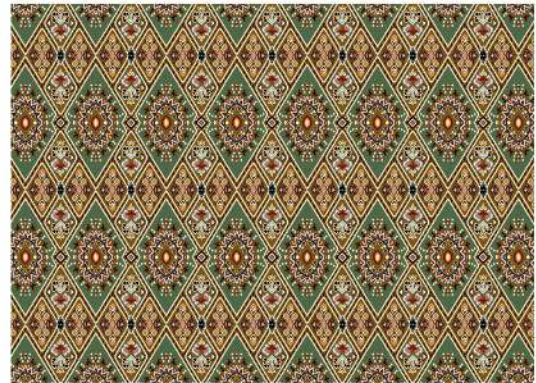

Hight pile : 11mm
Density:326400

**SHADLIN
CARPET**

collection: wall to wall
Pile yarn :polypropylene
code:1134R

Hight pile : 11mm
Density:326400

**SHADLIN
CARPET**

Color:COPPER

Color:BL

Color:R