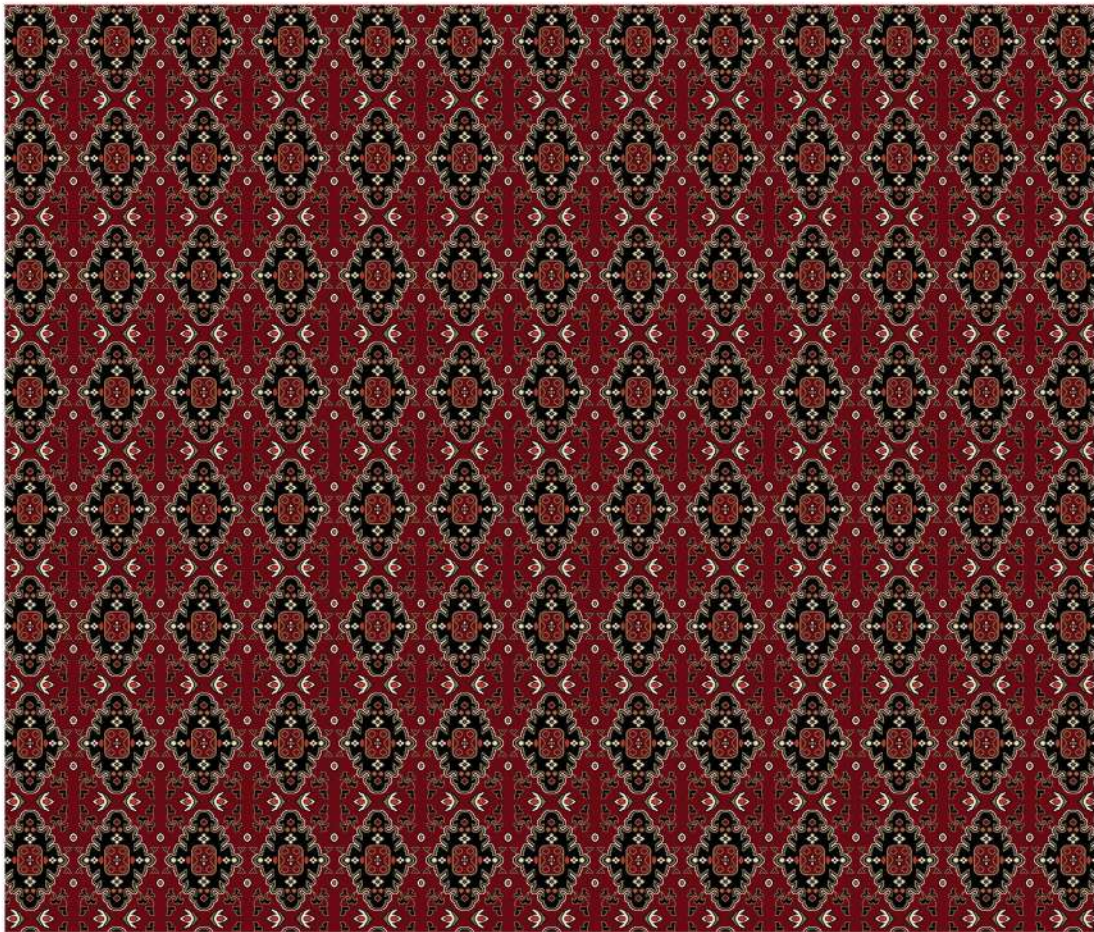

**SHADLIN
CARPET**

collection: wall to wall
Pile yarn :polypropylene
code:1134R

Hight pile : 11mm
Density:326400