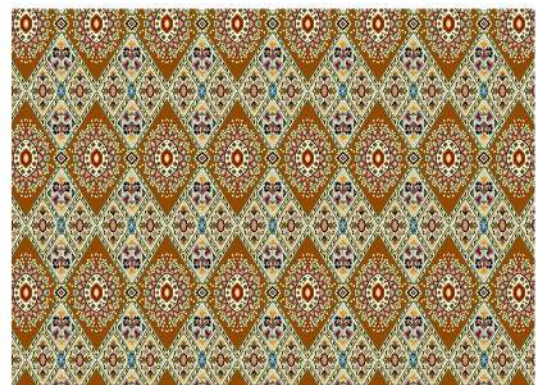

Color:BR

collection: wall to wall
Pile yarn :polypropylene
code:273

Hight pile : 11mm
Density:374000