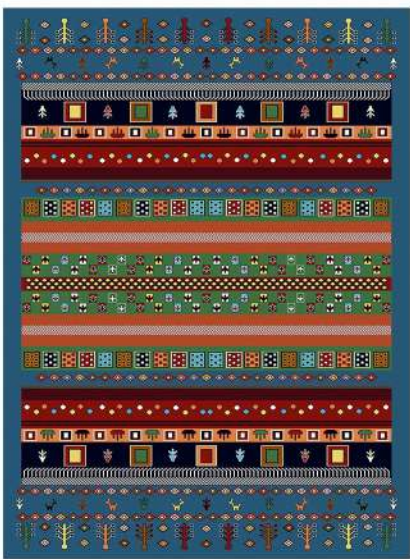

collection:Romance
code:942

Pile yarn :polypropylene
Hight pile :11mm
Density:326400

Color:BLUE

Color:C

Color:BE

**SHADLIN
CARPET**

collection:Romance
code:1029

Pile yarn :polypropylene
High pile :11mm
Density:326400

Color:C

Color:BLUE

Color:BL

Color:BE

**SHADLIN
CARPET**

collection:Romance
code:1127

Pile yarn :polypropylene
Hight pile :11mm
Density:326400

Color:C

Color:BLUE

Color:BL

Color:BE

**SHADLIN
CARPET**

collection:Romance
code:948

Pile yarn :polypropylene
Hight pile :11mm
Density:326400

Color:R

Color:BLUE