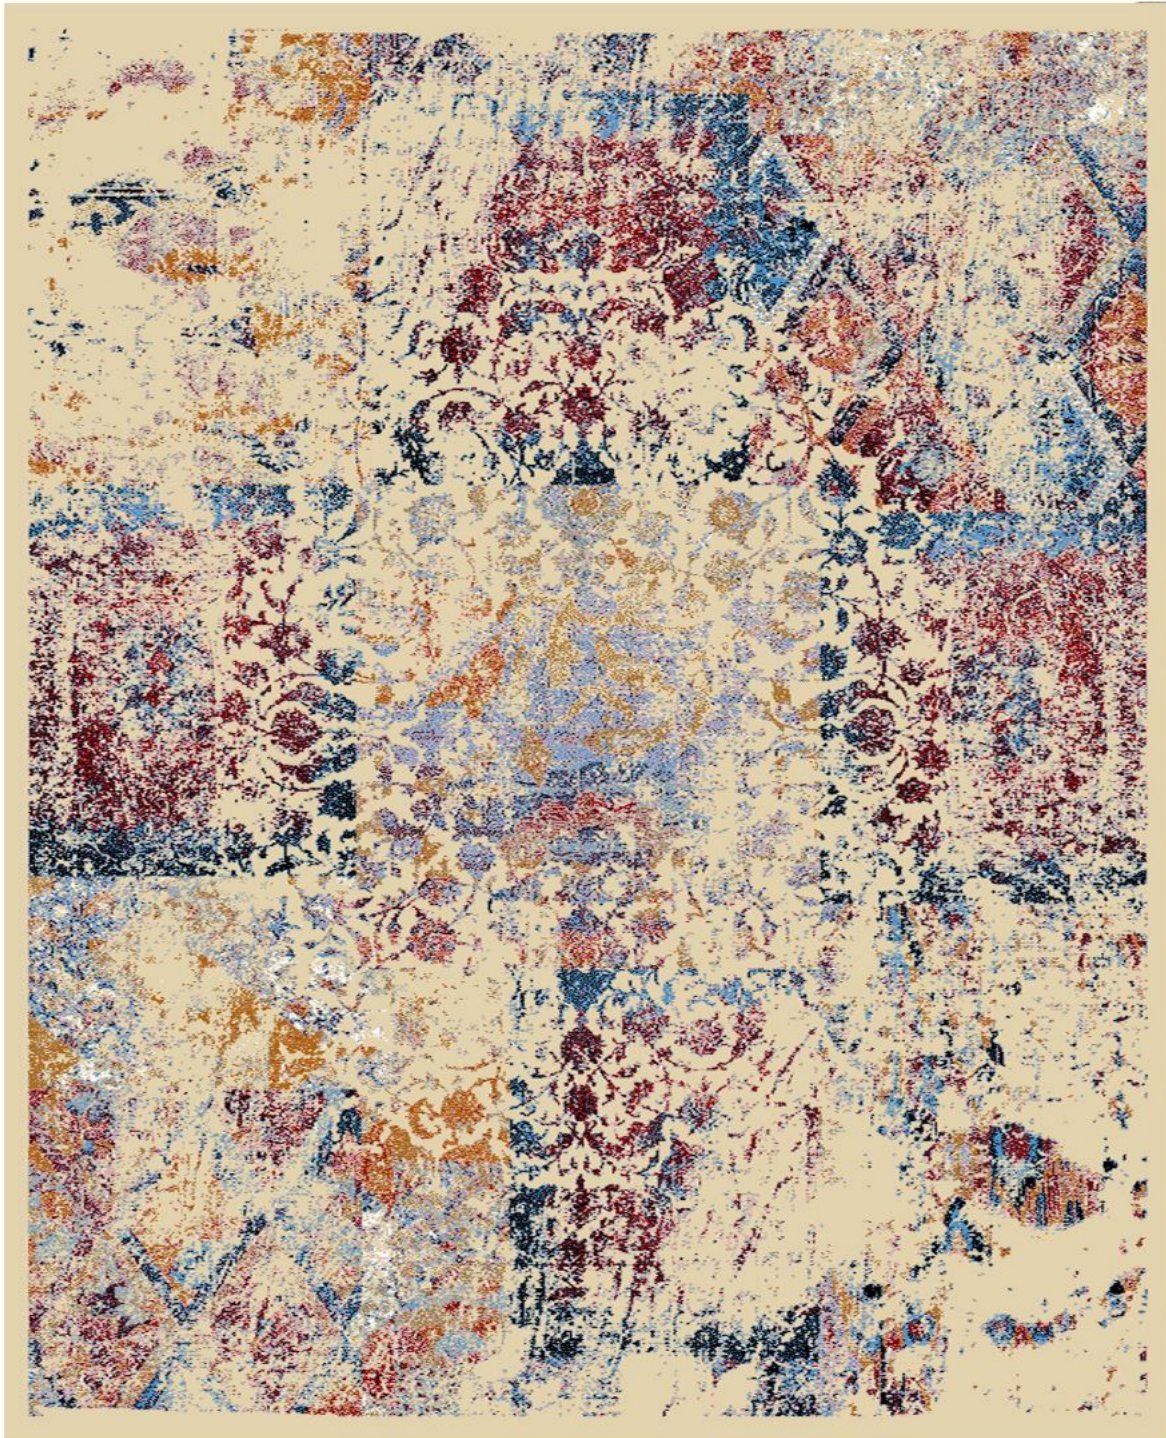

**SHADLIN
CARPET**

collection:Romance
code:890C
Density:374000

Pile yarn :polypropylene
Hight pile : 11mm