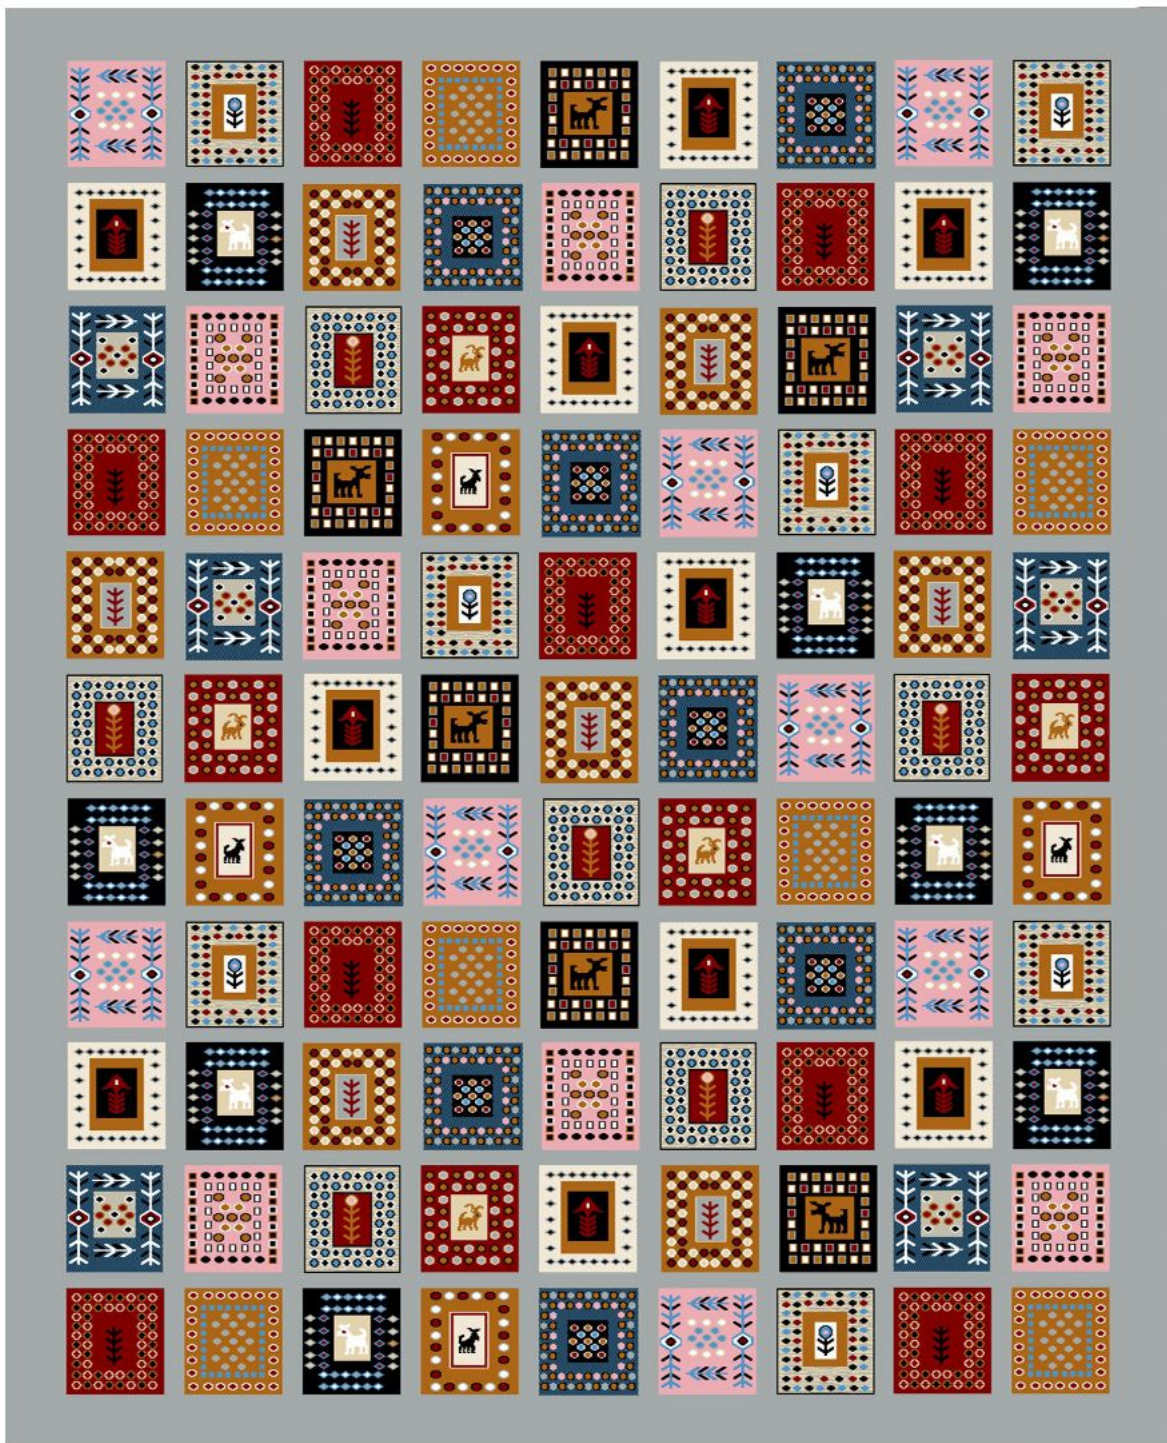

**SHADLIN
CARPET**

collection:Romance
code:865SL
Pile yarn :polypropylene
Hight pile :11mm
Density:374000

**SHADLIN
CARPET**

collection:Romance
code:969B
Density:326400

Pile yarn :polypropylene
Hight pile : 11mm

**SHADLIN
CARPET**

collection:Romance
code:942S
Density:326400

Pile yarn :polypropylene
Hight pile : 11mm

**SHADLIN
CARPET**

collection:Romance
code:1169S
Density:374000

Pile yarn :polypropylene
Hight pile : 11mm