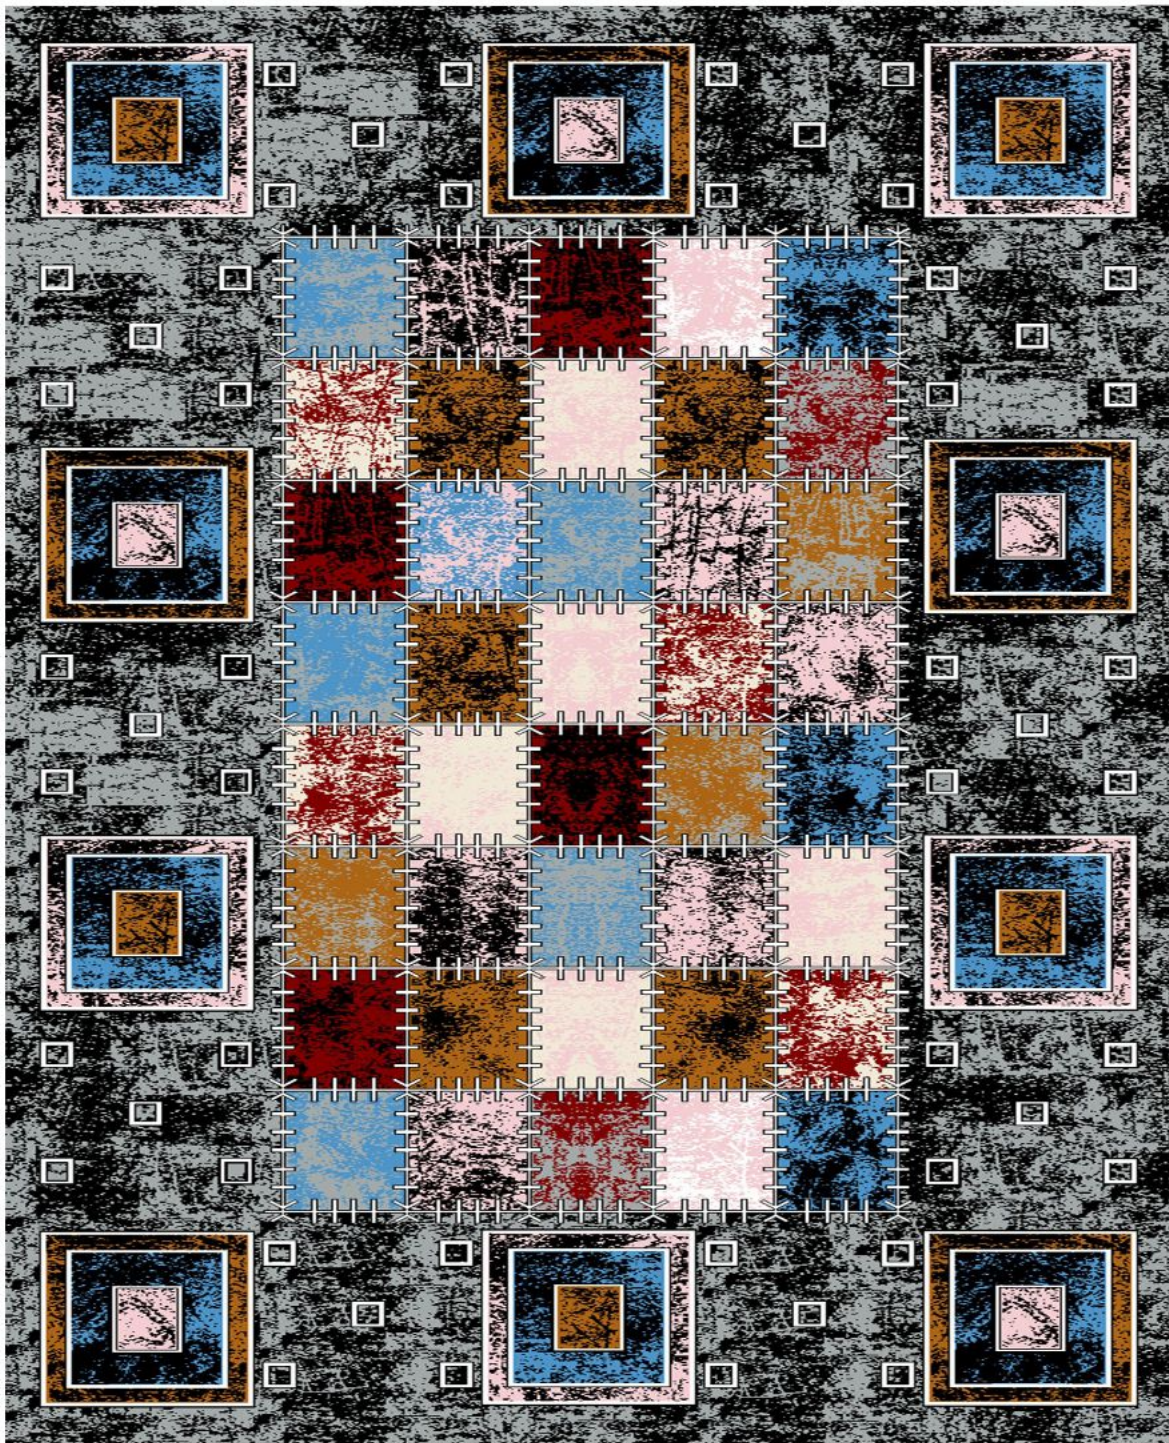

**SHADLIN
CARPET**

collection:Romance
code:230S
Pile yarn :polypropylene
Hight pile :11mm
Density:374000

**SHADLIN
CARPET**

collection:Romance
code:230sl
Pile yarn :polypropylene
Hight pile :11mm
Density:374000