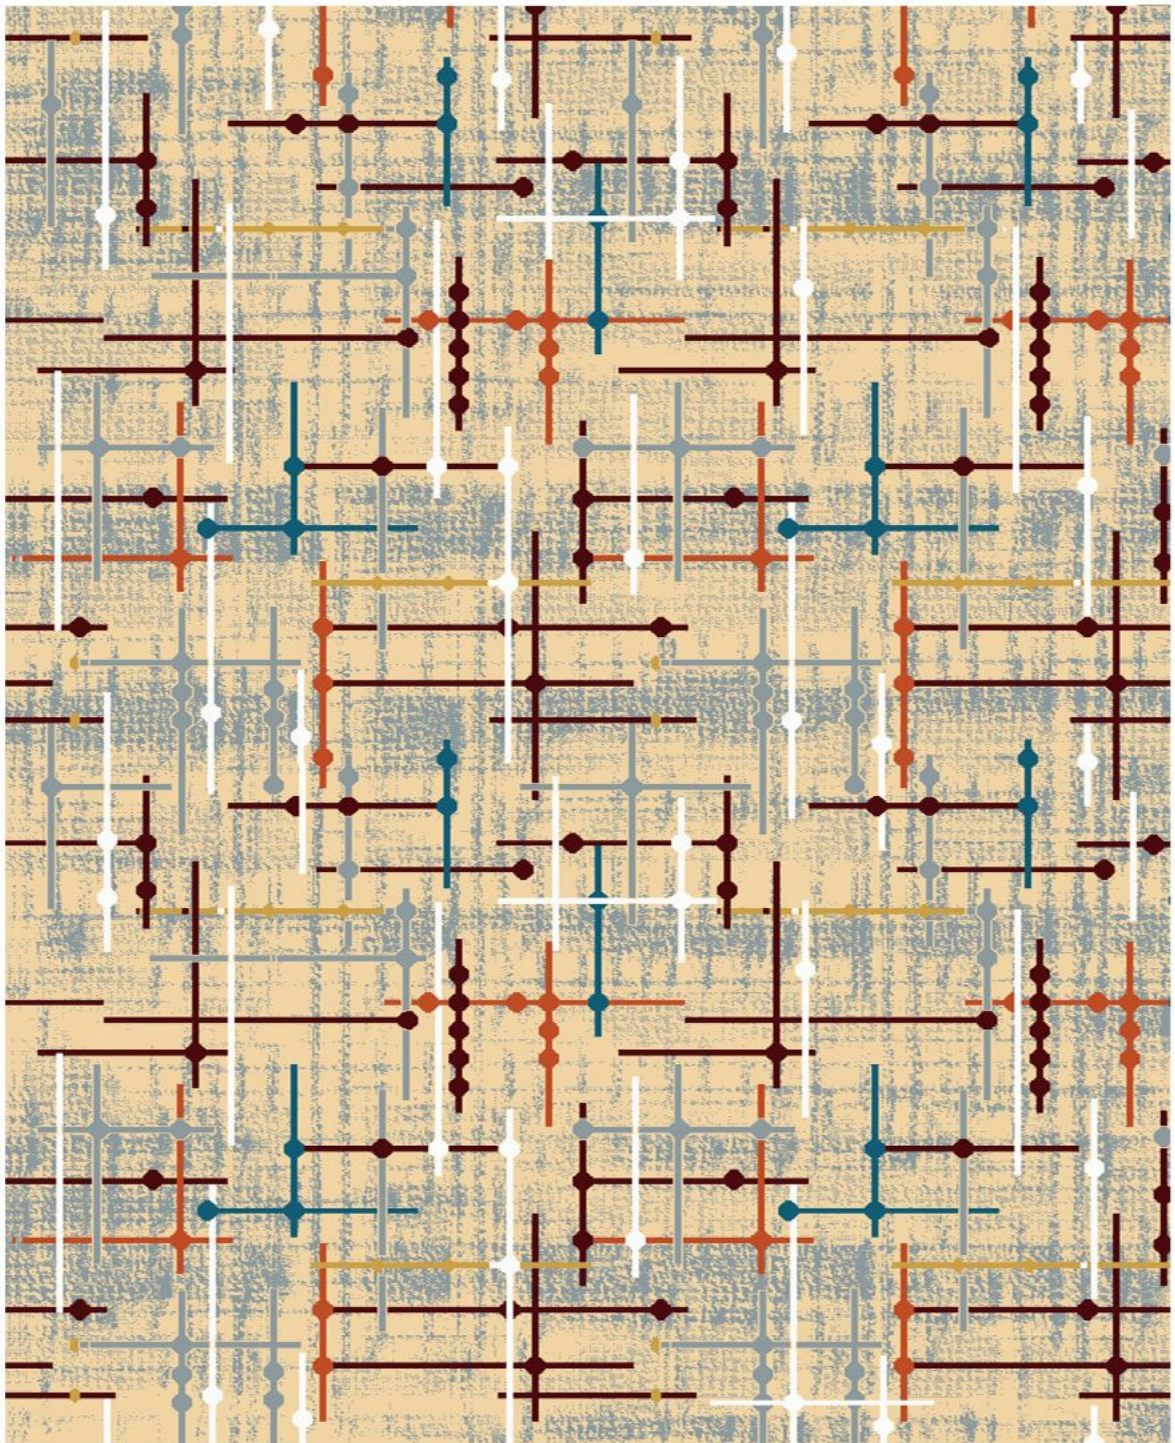

**SHADLIN
CARPET**

collection:Romance
code:329C
Density:374000

Pile yarn :polypropylene
Hight pile : 11mm