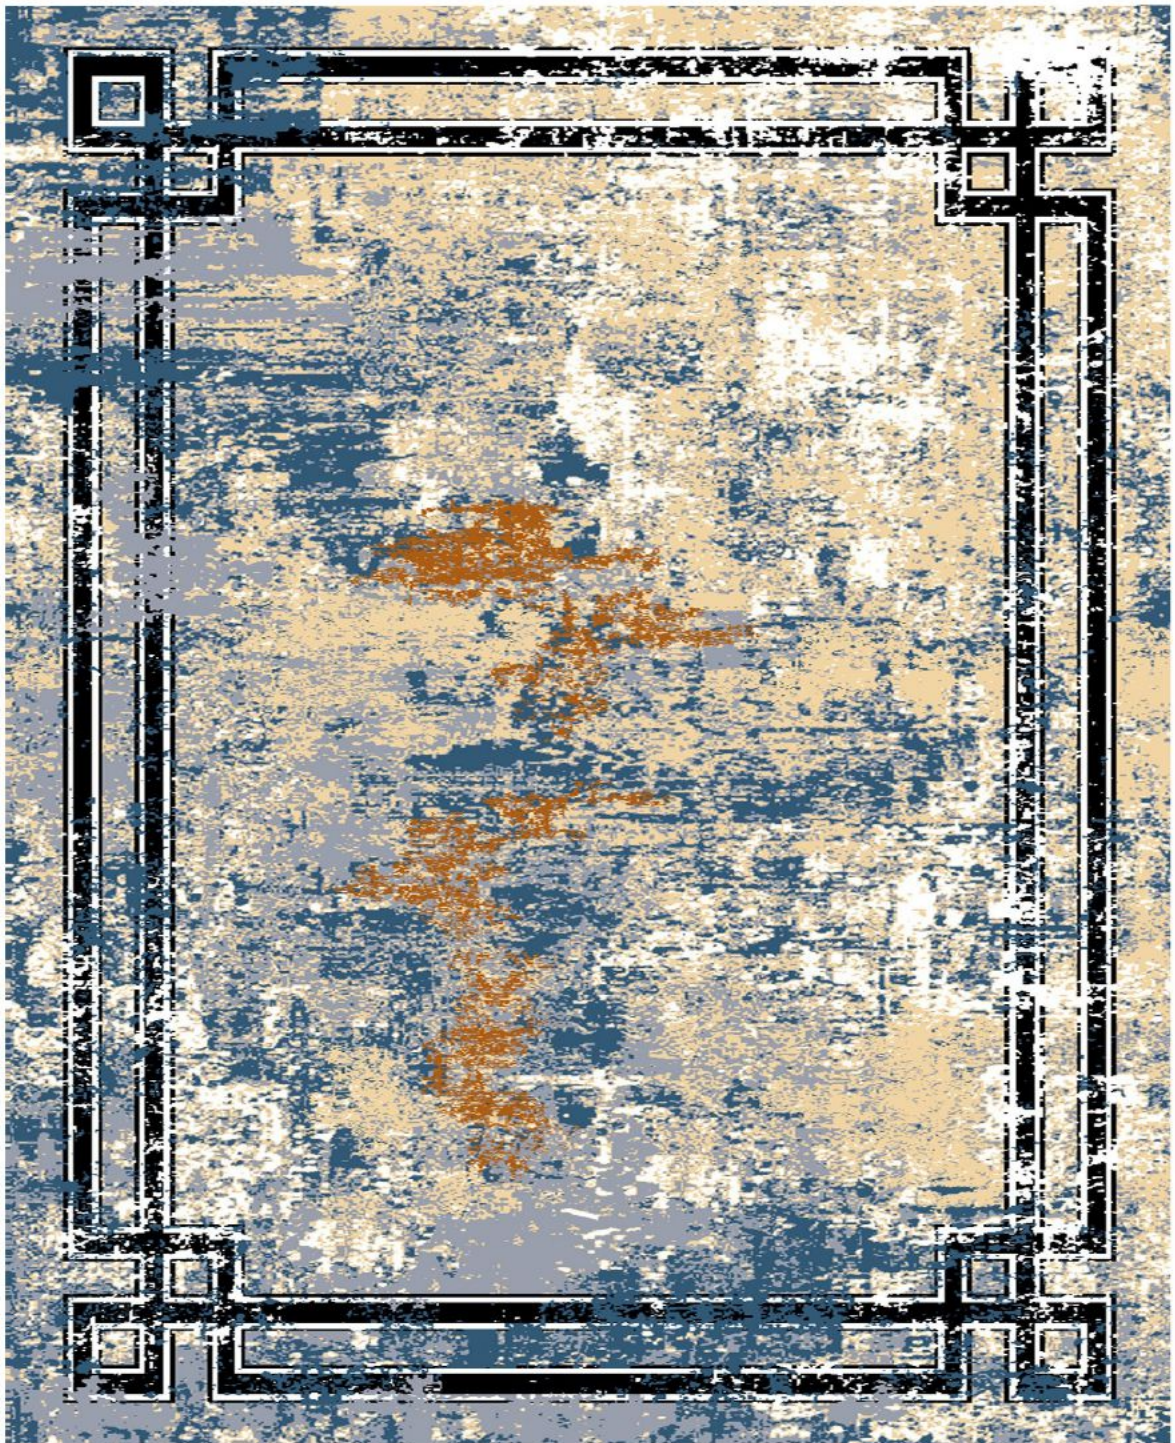

Color:c

Color:SL

**SHADLIN
CARPET**

collection:Romance
code:280C
Density:374000

Pile yarn :polypropylene
Hight pile : 11mm

**SHADLIN
CARPET**

collection:Romance
code:298C
Density:374000

Pile yarn :polypropylene
Hight pile : 11mm