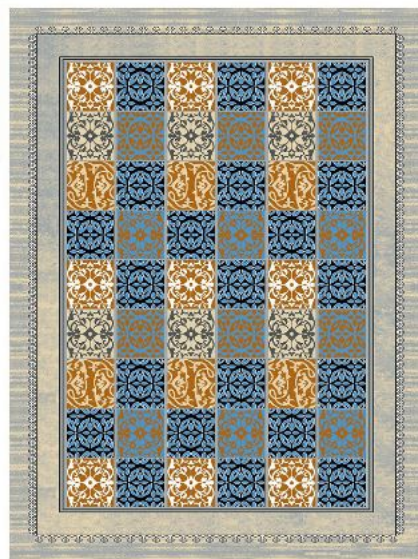

**SHADLIN
CARPET**

collection:Romance
code:279

Pile yarn :polypropylene
Hight pile : 11mm
Density:374000

Color:SL

code:BLACK

code:c

code:B