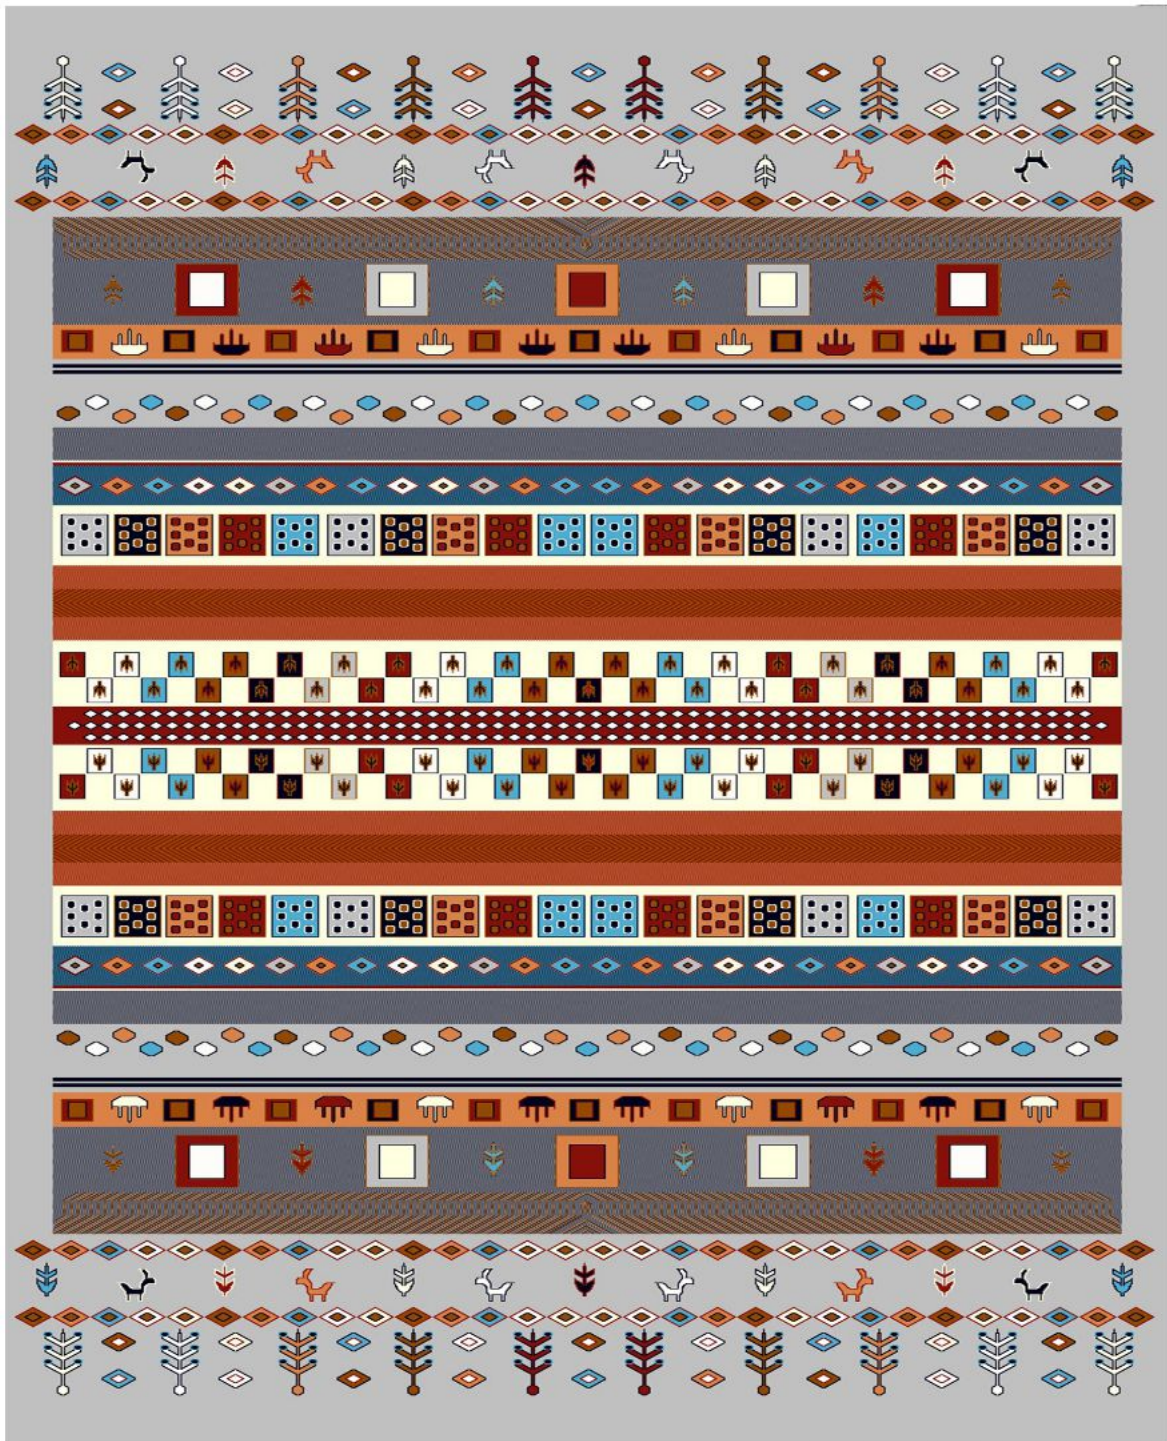

**SHADLIN
CARPET**

collection:Romance
code:1029SL
Density:374000

Pile yarn :polypropylene
Hight pile : 11mm