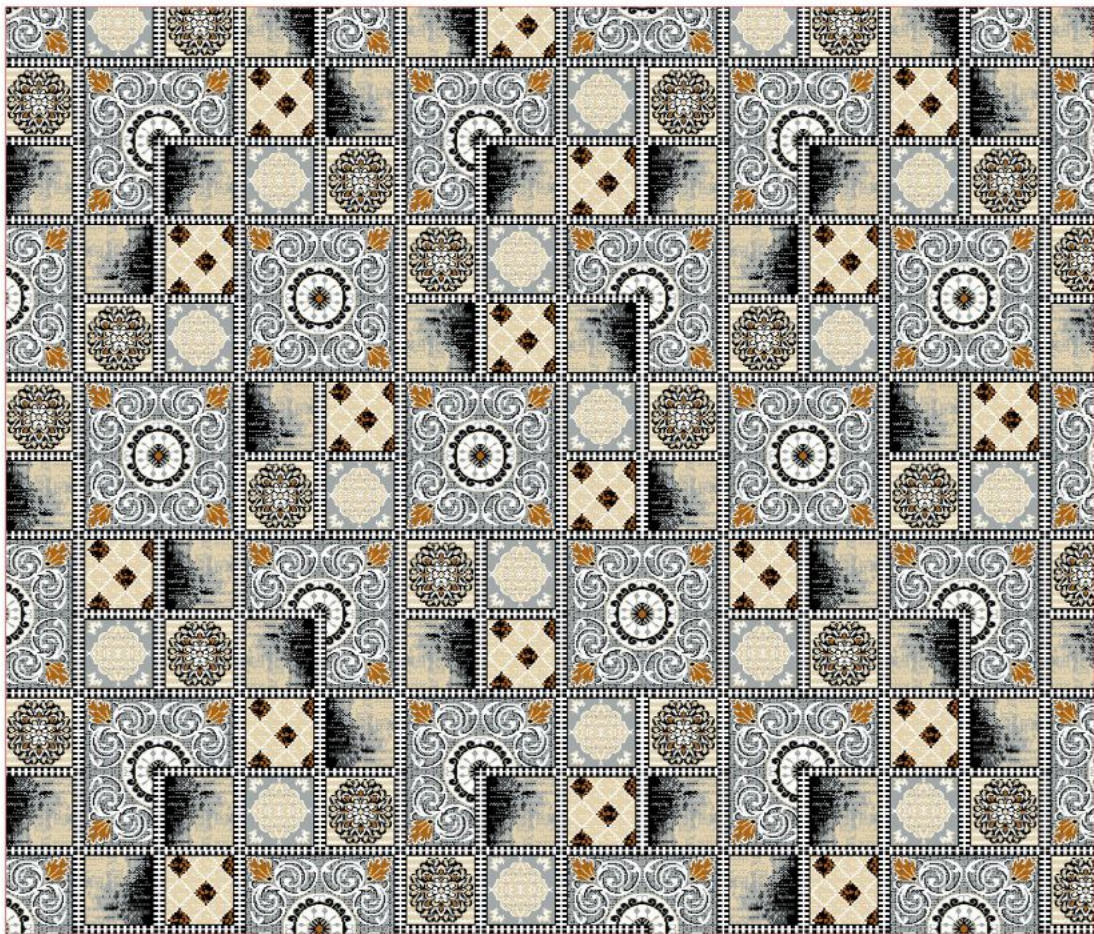

SHADLIN
CARPET

collection: wall to wall
Pile yarn :polypropylene
code:1160SL

Hight pile : 11mm
Density:374000

SHADLIN
CARPET

collection: wall to wall
Pile yarn :polypropylene
code:1181SL

Hight pile : 11mm
Density:374000