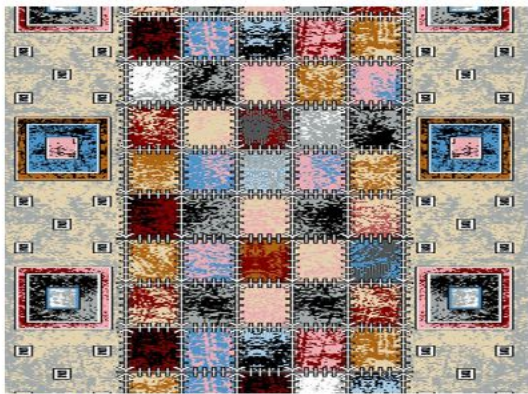

**SHADLIN
CARPET**

Color:s