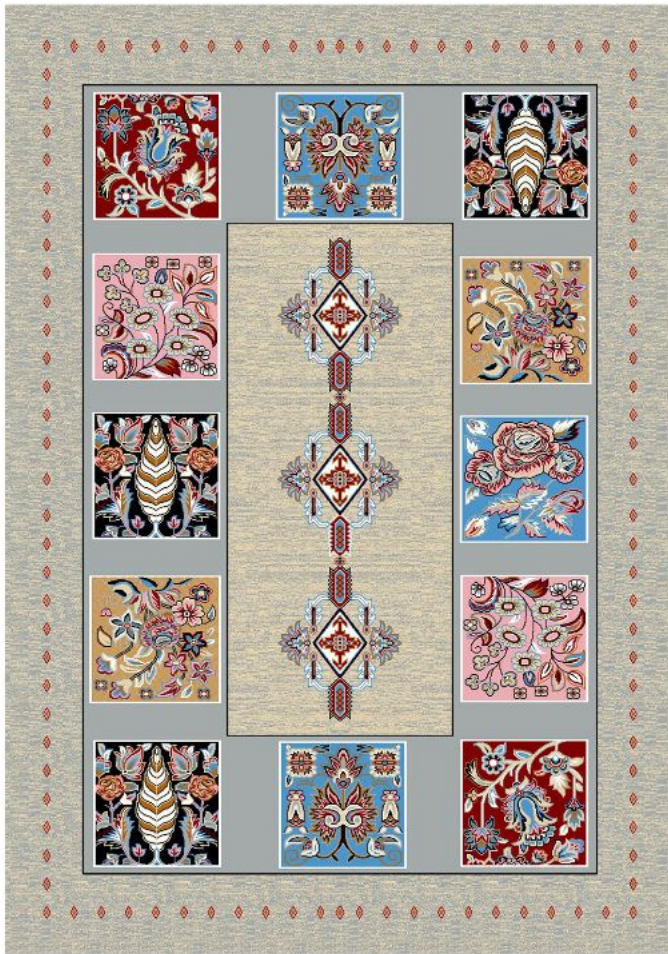

collection:Romance
code:1206

Pile yarn :polypropylene
Hight pile :11mm
Density:374000

Color:SL

Color:BLACK

**SHADLIN
CARPET**

collection:Romance
code:1101

Pile yarn :polypropylene
Hight pile :11mm
Density:374000