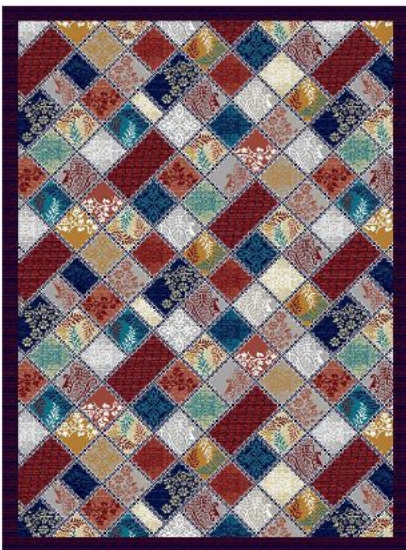

Color:S

Color:B

Color:C

**SHADLIN
CARPET**

collection:Romance
code:1162

Pile yarn :polypropylene
Hight pile :11mm
Density:326400

Color:B

Color:R