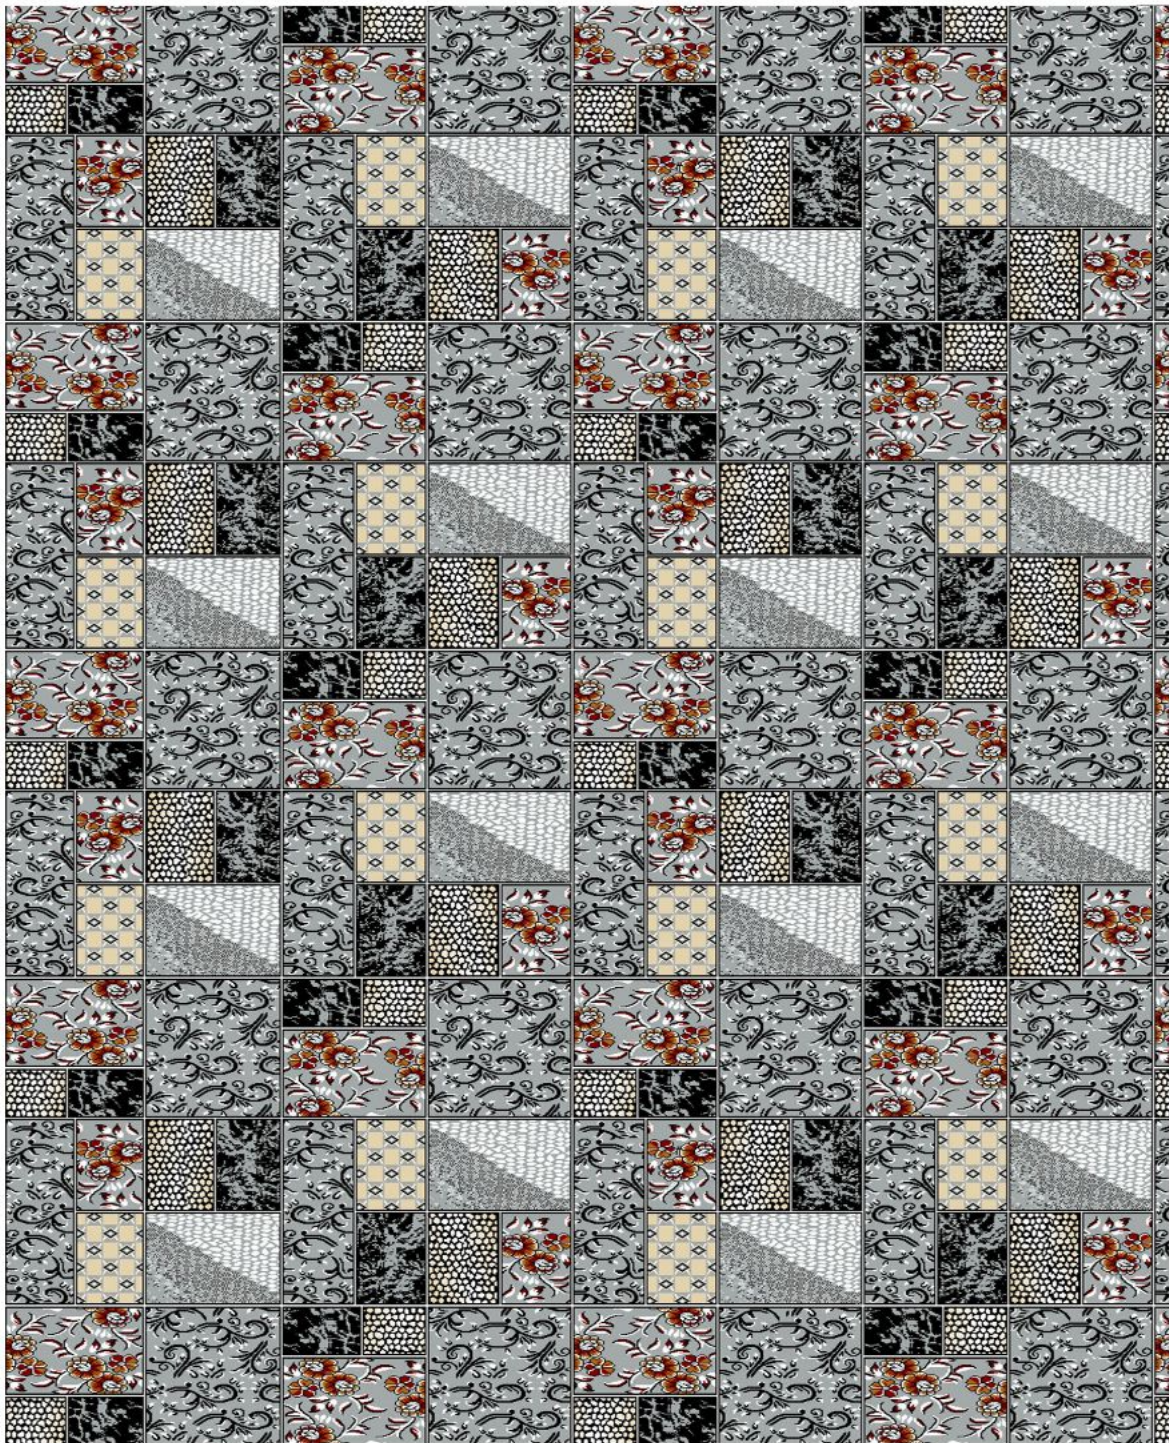

**SHADLIN
CARPET**

collection:Romance
code:942S
Density:326400

Pile yarn :polypropylene
Hight pile : 11mm

**SHADLIN
CARPET**

collection:Romance
code:1169S
Density:374000

Pile yarn :polypropylene
Hight pile : 11mm