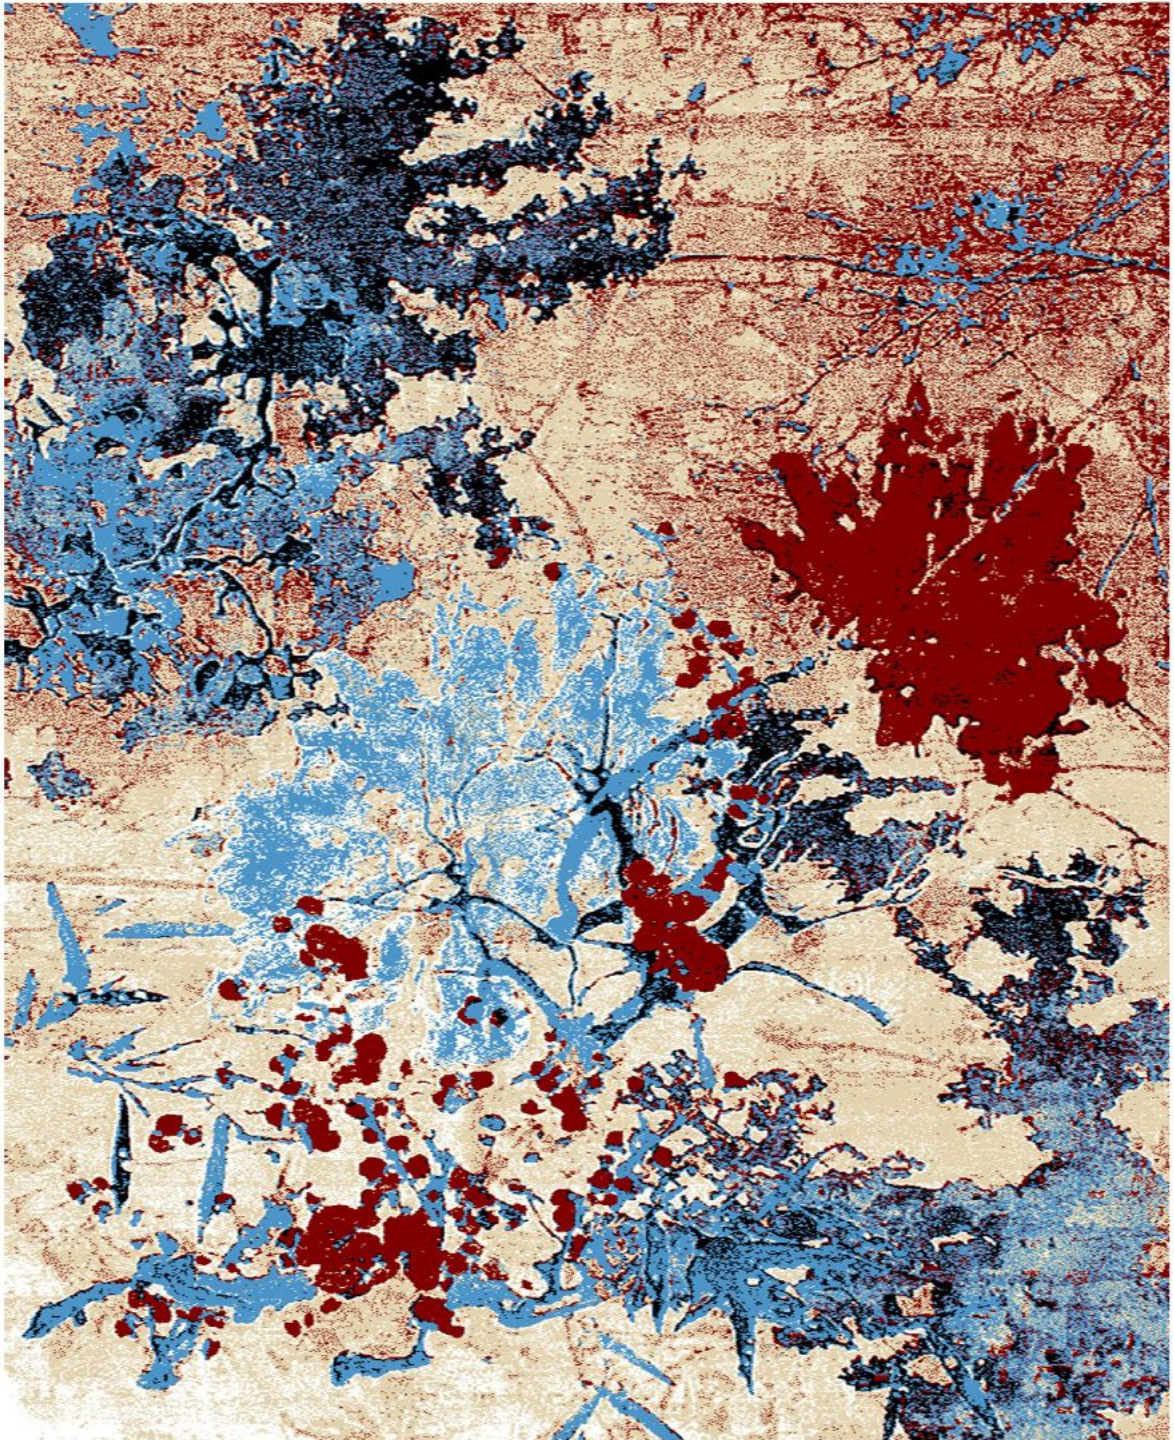

**SHADLIN
CARPET**

collection:Romance
code:280C
Density:374000

Pile yarn :polypropylene
Hight pile : 11mm