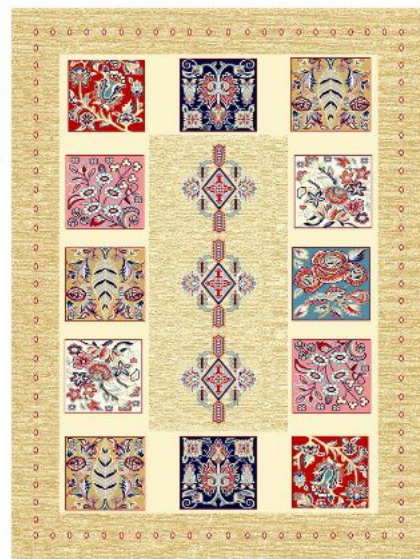

**SHADLIN
CARPET**

collection:Romance
code:1101

Pile yarn :polypropylene
Hight pile :11mm
Density:374000

Color:S

Color:B

Color:C