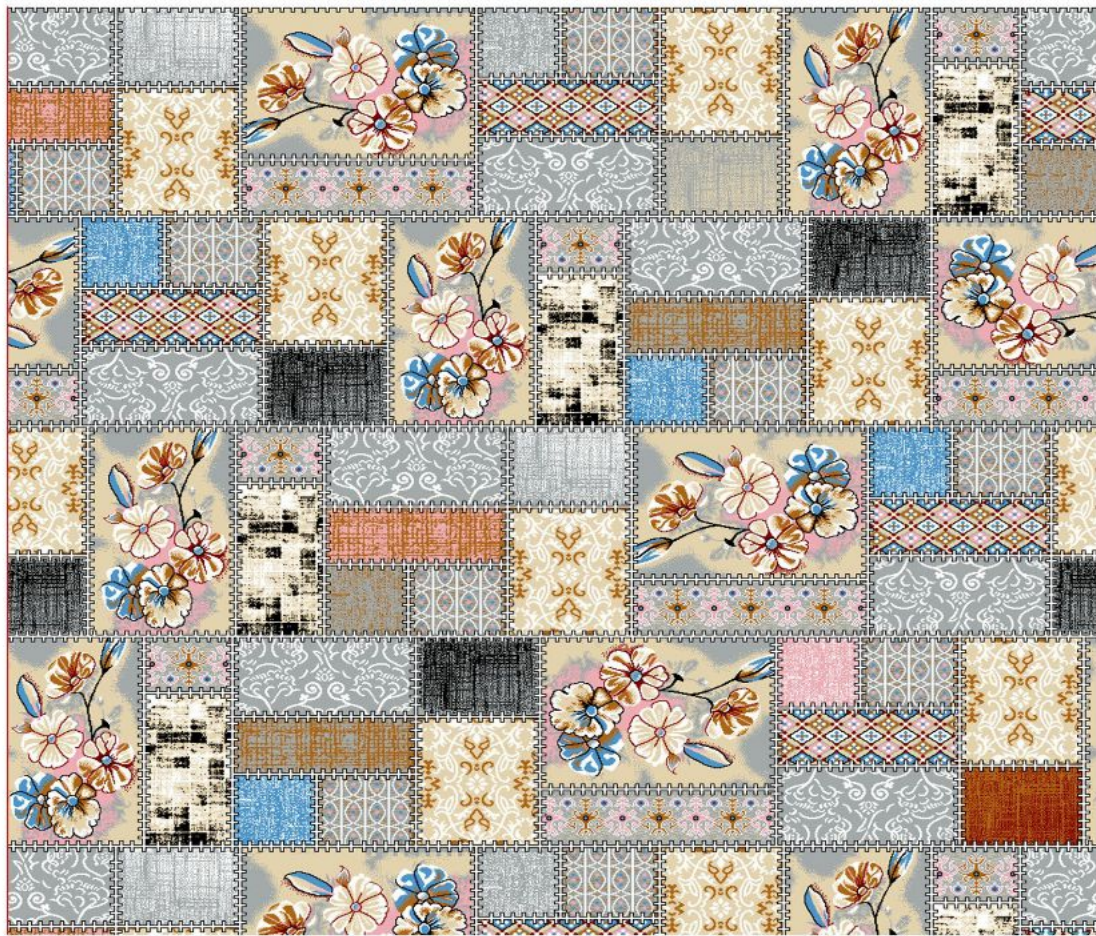

**SHADLIN
CARPET**

collection: wall to wall
Pile yarn :polypropylene
code:865SL

Hight pile : 11mm
Density:374000