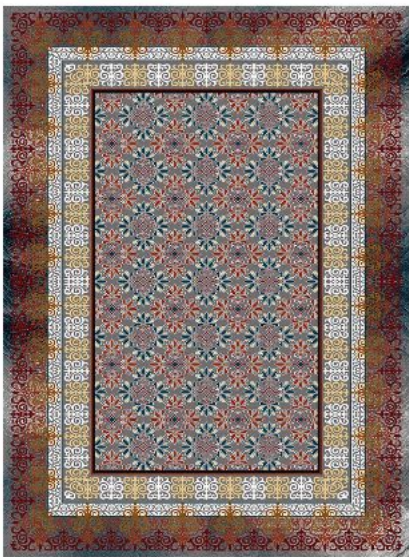

collection:Romance
code:293

Pile yarn :polypropylene
Hight pile :11mm
Density:374000

Color:c