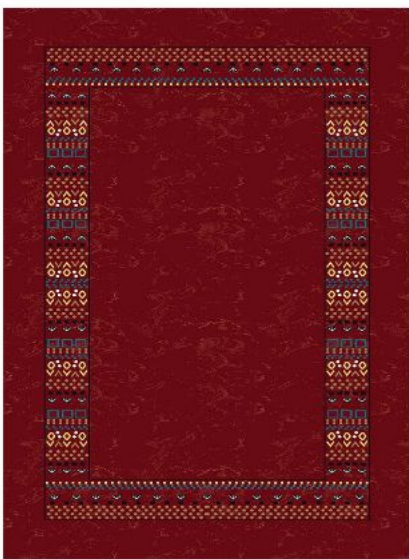

collection:Romance
code:1106

Pile yarn :polypropylene
High pile :11mm
Density:326400

Color:C