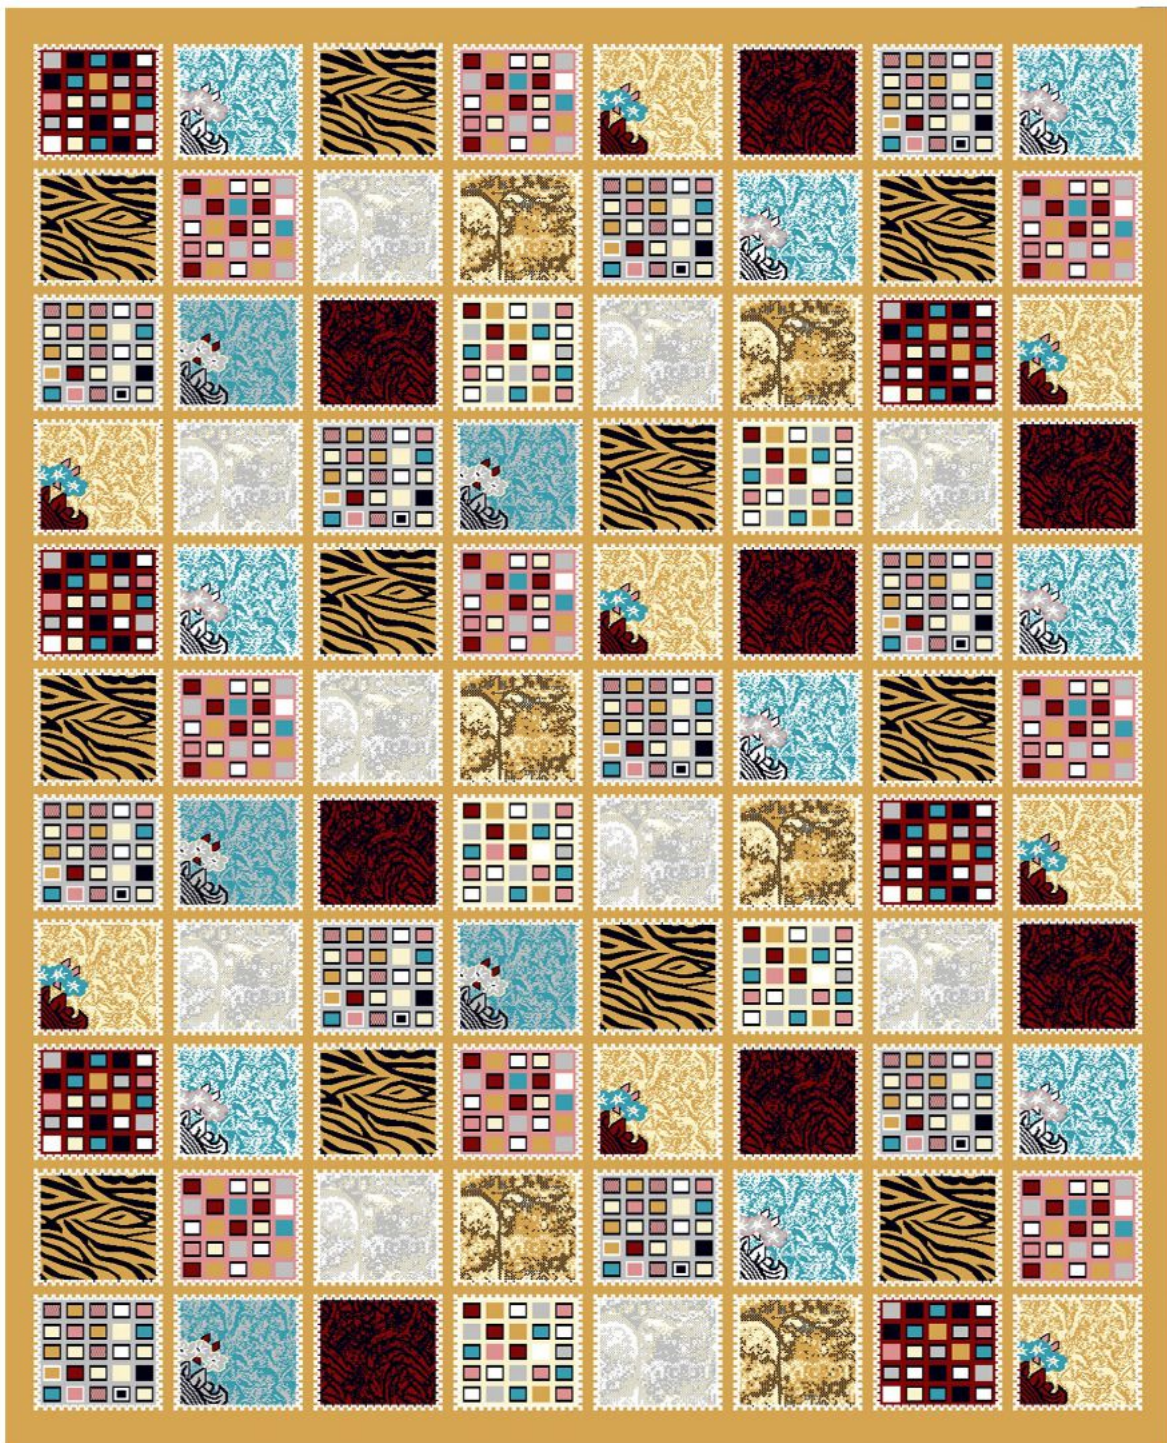

**SHADLIN
CARPET**

collection:Romance
code:842BROWN
Density:326400

Pile yarn :polypropylene
Hight pile : 11mm