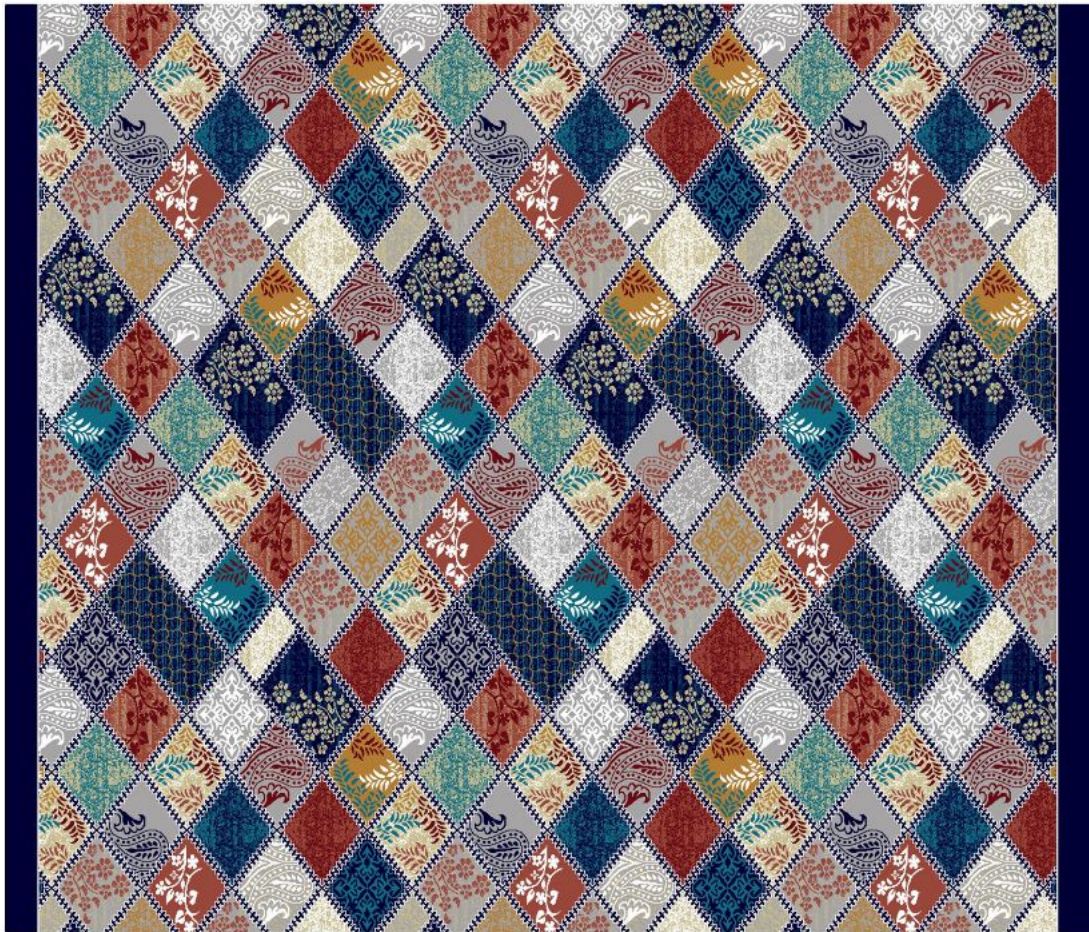

Hight pile : 11mm
Density:374000

**SHADLIN
CARPET**

collection: wall to wall
Pile yarn :polypropylene
code:1165SL

Hight pile : 11mm
Density:374000

**SHADLIN
CARPET**

collection: wall to wall
Pile yarn :polypropylene
code:1165SL