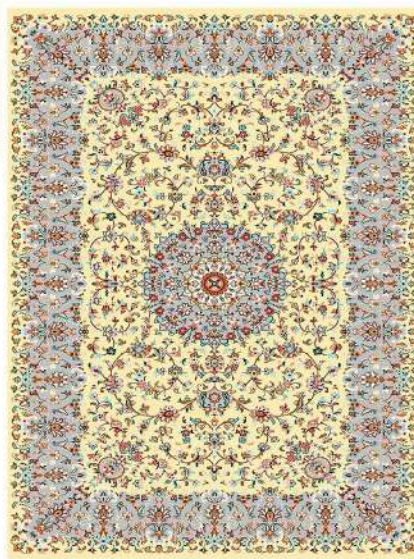

**SHADLIN
CARPET**

collection:Romance
code:873

Pile yarn :polypropylene
Hight pile :11mm
Density:374000

Color:w

Color:R

Color:C