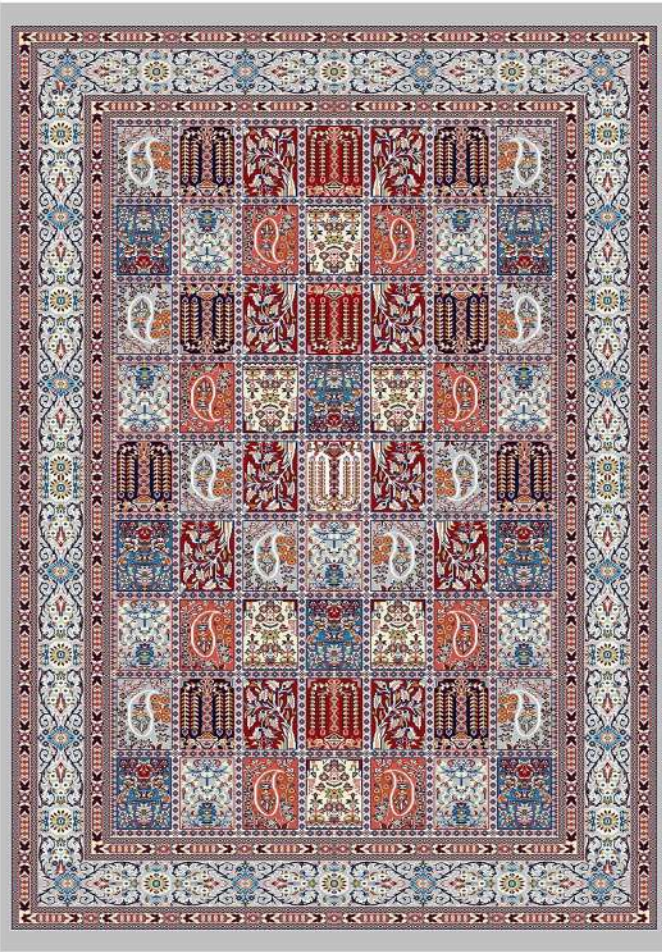

Color:BROWN

Color:BLACK

Color:B

**SHADLIN
CARPET**

collection:Romance
code:879B
Density:374000

Pile yarn :polypropylene
Hight pile : 11mm

**SHADLIN
CARPET**

collection:Romance
code:880