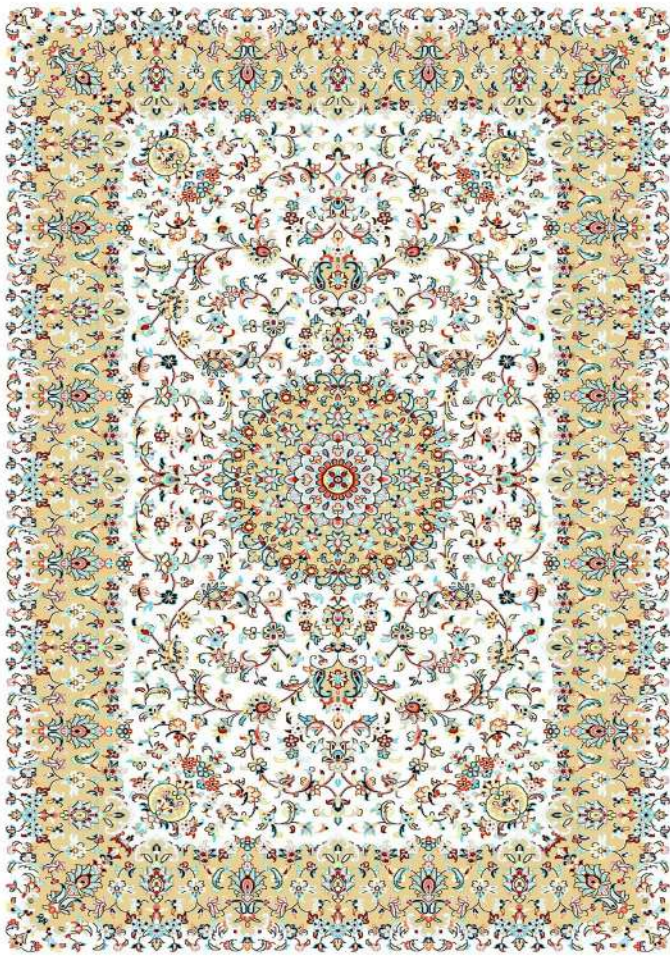

**SHADLIN
CARPET**

collection:Romance
code:336

Pile yarn :polypropylene
Hight pile :11mm
Density:374000

Color: R

Color:BROWN

Color: S

**SHADLIN
CARPET**

collection:Romance
code:873